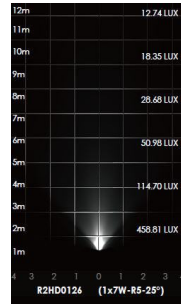

CODE -R2HD0126

DIMENSIONS:

Width - W: 3.94" (10 cm)

Height - H: 3.35" (8.5 cm)

LIGHT SOURCE:

LED / 1 x 7W / 324 mA / 800 lm / IK 06 / 110-277V

2 CCT OPTIONS:

-K30
-CUS

HONEYCOMB LOUVER
(OPTIONAL)

-Mh010

SLEEVE (INCLUDED)

-092#

7 PHOTOMETRIC INFO:

sales@gordonbullard.com
www.bullardbollards.com
1-877-964-4646

991 South Gull Lake Dr
Richland, MI 49083
USA