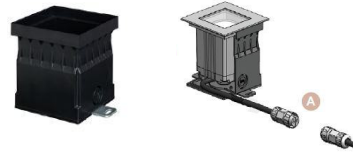

6 ACCESSORIES:

HONEYCOMB LOUVER
(OPTIONAL)

-Mh010

SLEEVE (INCLUDED)

-092#