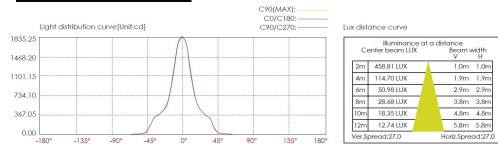

CODE -R2HD0126

DIMENSIONS:

Width - W: 3.94" (10 cm)

Height - H: 3.35" (8.5 cm)

LIGHT SOURCE:

LED / 1 x 7W / 324 mA / 800 lm / IK 06 / 110-277V

2 CCT OPTIONS:

-K30
-CUS

HONEYCOMB LOUVER
(OPTIONAL)

-Mh010

SLEEVE (INCLUDED)

-092#

7 PHOTOMETRIC INFO:

sales@gordonbullard.com
www.bullardbollards.com
1-877-964-4646

991 South Gull Lake Dr
Richland, MI 49083
USA