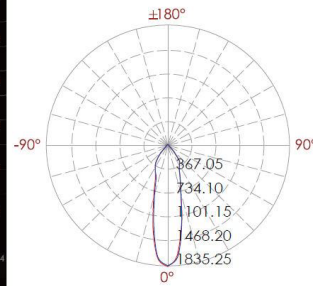

CODE -R2HD0126

DIMENSIONS:

Width - W: 3.94" (10 cm)

Height - H: 3.35" (8.5 cm)

LIGHT SOURCE:

LED / 1 x 7W / 324 mA / 800 lm / IK 06 / 110-277V

2 CCT OPTIONS:

-K30
-CUS

HONEYCOMB LOUVER
(OPTIONAL)

-Mh010

SLEEVE (INCLUDED)

-092#

7 PHOTOMETRIC INFO:

sales@gordonbullard.com
www.bullardbollards.com
1-877-964-4646

991 South Gull Lake Dr
Richland, MI 49083
USA