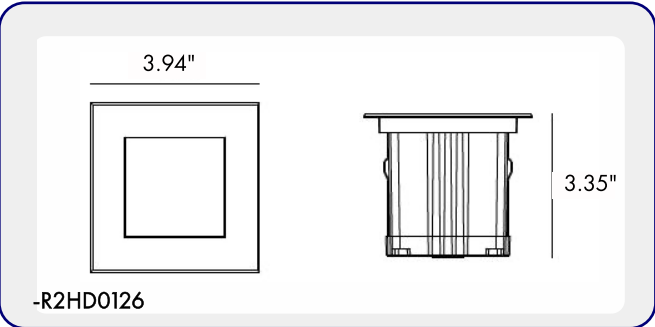

FIXTURE TYPE: _____

PROJECT NAME: _____

NOTES: