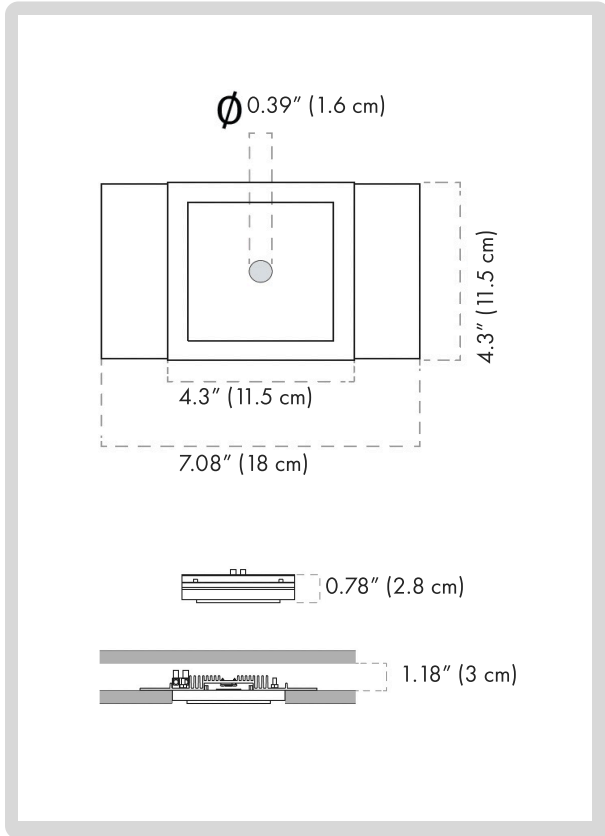

PROJECT NAME: _____

HOW TO ORDER:

CODE:

Example:
CODE: BB-1307A-9010-K27-B20-DIM

BB-1307A-9010
-K27-B20-DIM

1 DIMENSIONS:

Height - H: 4.3" (11.5 cm)
Length - L: 4.3" (11.5 cm)
Depth - P: 0.78" (2.8 cm)
Diameter - Ø: 0.39" (1.6 cm)

2 LIGHT SOURCE:

LED / max 8.5W / 110-277V / CRI 90

3 CCT&LUMENS:

-K27 2700K = 810 lm
-K30 3000K = 850 lm
-K40 4000K = 890 lm

5 BEAM ANGLE:

-B20 20°
-B30 30°
-B40 40°
-B50 50°

6 DIMMING OPTIONS:

-DIM 0-10V
-DALI DALI
-LT Lutron
-CAS Casambi
-NON Non-Dimmable