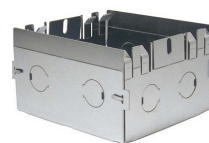

**BULLARD
BOLLARDS**
Think Bollard Think Bullard

**MINILED EST
(CEILING RECESSED)**

FIXTURE TYPE: _____

PROJECT NAME: _____

NOTES:

GENERAL INFORMATION:

MINILED EST is a high-quality, recessed LED ceiling light designed for both outdoor and indoor use. It's made with the brand's proprietary BETALY® material, giving the fixture strong resistance to weather and environmental conditions. This fixture is ideal for architects and designers seeking a minimalist, highly durable LED downlight for both residential and commercial exteriors or moisture-prone interiors.

PROJECT NAME: _____

HOW TO ORDER:

CODE:

Example:
CODE: BB-1307A-9010-K27-B20-DIM

BB-1307A-9010
-K27-B20-DIM

1 DIMENSIONS:

Height - H: 4.3" (11.5 cm)
Length - L: 4.3" (11.5 cm)
Depth - P: 0.78" (2.8 cm)
Diameter - Ø: 0.39" (1.6 cm)

7 ACCESSORIES:

Housing Box
7.3" × 4.7" × 1.7"
8.5" × 5.9" × 2.2" - Hole

THINK BOLLARD - THINK BULLARD

sales@gordonbullard.com
www.bullardbollards.com
1-877-964-4646

991 South Gull Lake Dr
Richland, MI 49083
USA