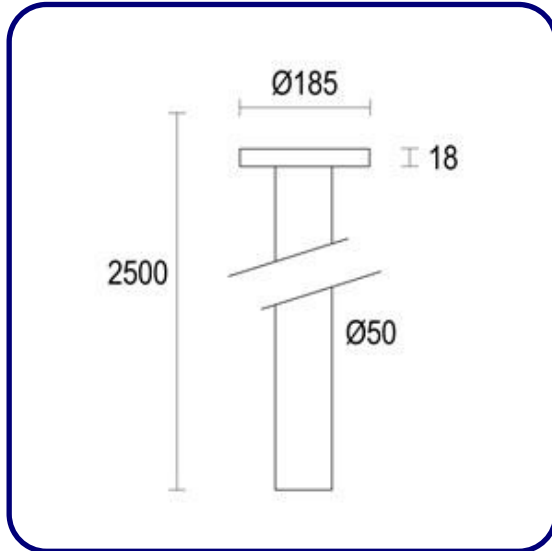

2 DRAWINGS:

-DSK.00.1293

3 FINISH OPTIONS:

STANDARD FINISHES

- -AG Anthracite grey(matt)
- -LG Light grey(matt)

CUSTOM REQUEST FINISHES

- -WM White matt
- -BR Bronze
- -AGM Antique grey matt
- -SM Sand matt
- -BM Black matt
- -CM Corten matt
- -BLM Blue matt
- -GM Green matt

sales@gordonbullard.com
www.bullardoutdoor.com
1-877-964-4646

991 South Gull Lake Dr
Richland, MI 49083
USA