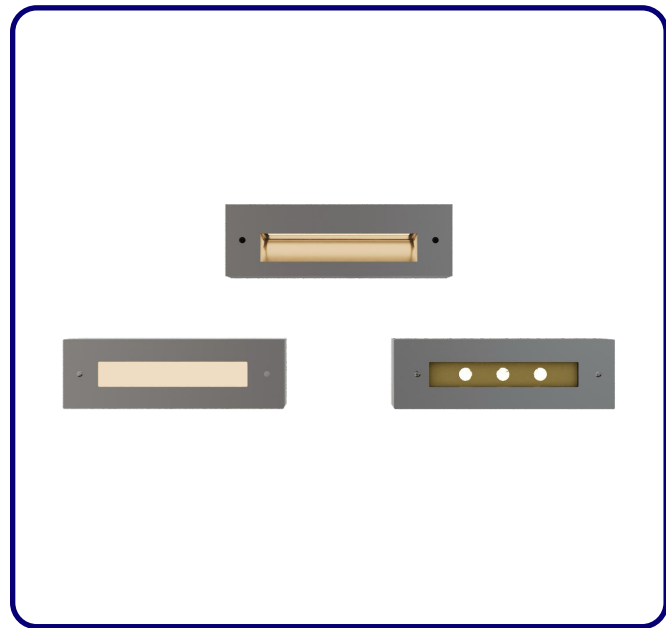

FIXTURE TYPE: _____

PROJECT NAME: _____

NOTES:

*CABLE GLAND - IP68 PG-9 PA66

HOW TO ORDER:

CODE:

Example:
CODE: BB-BRL-KPG-RWL-XXX-XXX-XXX-XXX-XXX-XX

BB-BRL-KPG-RWL-
C1FL0357-K30-
KAP7037-DIM

4 DIMMING OPTIONS:

- -DIM 1-10V
- -PWM Pulse Width Modulation
- -DALI DALI (Digital Addressable Lighting Interface)