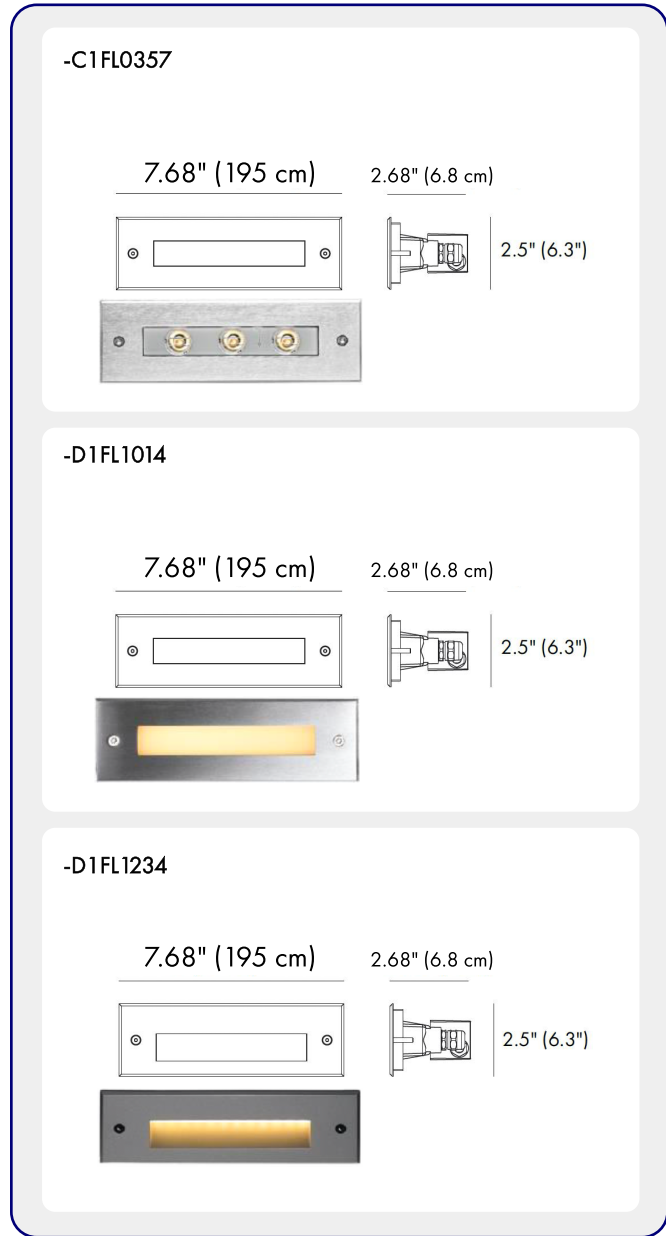

FIXTURE TYPE: _____

PROJECT NAME: _____

NOTES:

HOW TO ORDER:

CODE:

Example:
CODE: BB-BRL-KPG-RWL-XXX-XXX-XXX-XXX-XXX-XX

BB-BRL-KPG-RWL-
C1FL0357-K30-
KAP7037-DIM

1

MODELS:

CODE -C1FL0357

DIMENSIONS:

Length - L: 7.68" (195 cm)
Height - H: 2.5" (6.3 cm)
Depth - P: 2.68" (6.8 cm)

LIGHT SOURCE:

LED / 3 x 2W / 217 mA / 400 lm / CRI 80 / 35°x 45° / IK 08

CODE -D1FL1014

DIMENSIONS:

Length - L: 7.68" (195 cm)
Height - H: 2.5" (6.3 cm)
Depth - P: 2.68" (6.8 cm)

LIGHT SOURCE:

LED / 10 x 0.2W / 114 mA / 50 lm / CRI 80 / IK 09

CODE -D1FL1234

DIMENSIONS:

Length - L: 7.68" (195 cm)
Height - H: 2.5" (6.3 cm)
Depth - P: 2.68" (6.8 cm)

LIGHT SOURCE:

LED / 12 x 0.2W / 52 mA / 70 lm / CRI 80 / IK 10

2

CCT OPTIONS:

-K30 3000K
-CUS Custom on request*

3

FINISH OPTIONS:

-KAP7037 Sanded Dark Gray
-RAL 9005 Sanded Black
-RAL9022 Sanded Silver Gray

sales@gordonbullard.com
www.bullardbollards.com
1-877-964-4646

991 South Gull Lake Dr
Richland, MI 49083
USA