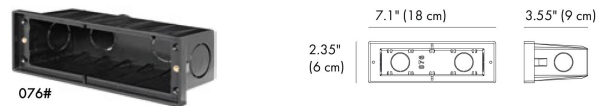

5 RECESSED SLEEVE: (included)