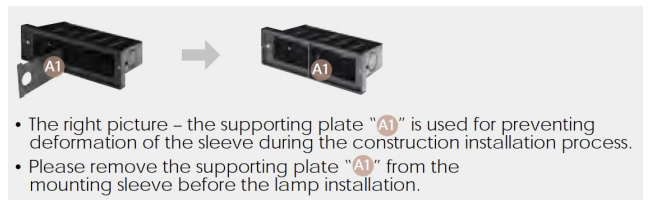

6 RECESSED SLEEVE CHARACTERISTIC: