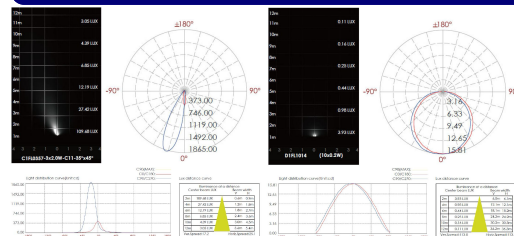

- DIM 1-10V
- PWM Pulse Width Modulation
- DALI DALI (Digital Addressable Lighting Interface)

5 RECESSED SLEEVE: (included)

6 RECESSED SLEEVE CHARACTERISTIC:

7 DIAGRAM OF INSTRUCTION:

8 PHOTOMETRIC INFO:

sales@gordonbullard.com
www.bullardbollards.com
1-877-964-4646