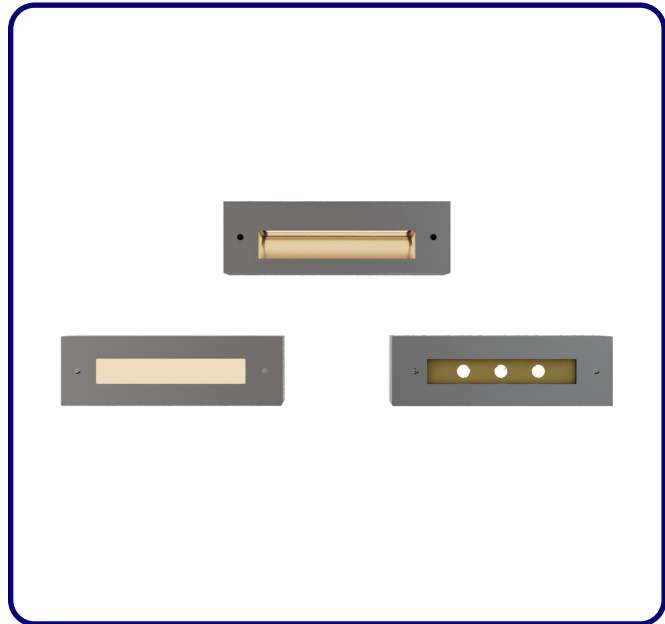

**BULLARD
BOLLARDS**
Think Bollard Think Bullard

BRILL
Recessed Wall Luminaires
Stair / Pathway

FIXTURE TYPE: _____

PROJECT NAME: _____

*CABLE GLAND - IP68 PG-9 PA66

GENERAL INFORMATION:

The BRILL Recessed Wall Luminaire is a versatile LED fixture designed for stairways and pathways. Constructed from die-cast dark gray powder-coated aluminum, it operates on 110–277V and features tempered or high-transparency glass lenses for uniform illumination. With IP65, plus an IP68 cable gland for added protection, BRILL ensures durability and performance in outdoor environments.

MATERIAL:

12# Die-casting dark grey powder coated aluminum

COVER:

Stainless Steel 316L#

LENS:

C1FL0357: Step-grinding and tempered high transparency glass.T=8mm
D1FL1014: Tempered frosted step glass.T=8mm, white prin
D1FL1234: UVstop & Fireproof PC T=4mm

LIGHT SOURCE:

LED / 3 x 2W / 217 mA / 400 lm / CRI 80 / 35°x 45° / IK 08

CODE -D1FL1014

DIMENSIONS:

Length - L: 7.68" (195 cm)
Height - H: 2.5" (6.3 cm)
Depth - P: 2.68" (6.8 cm)

LIGHT SOURCE:

LED / 10 x 0.2W / 114 mA / 50 lm / CRI 80 / IK 09

CODE -D1FL1234

DIMENSIONS:

Length - L: 7.68" (195 cm)
Height - H: 2.5" (6.3 cm)
Depth - P: 2.68" (6.8 cm)

LIGHT SOURCE:

LED / 12 x 0.2W / 52 mA / 70 lm / CRI 80 / IK 10

2

CCT OPTIONS:

-K30 3000K
-CUS Custom on request*