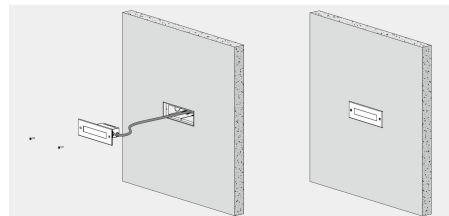

**BULLARD
BOLLARDS**
Think Bollard Think Bullard

BRILL
Recessed Wall Luminaires
Stair / Pathway

FIXTURE TYPE: _____

PROJECT NAME: _____

*CABLE GLAND - IP68 PG-9 PA66

GENERAL INFORMATION:

The BRILL Recessed Wall Luminaire is a versatile LED fixture designed for stairways and pathways. Constructed from die-cast dark gray powder-coated aluminum, it operates on 110–277V and features tempered or high-transparency glass lenses for uniform illumination. With IP65, plus an IP68 cable gland for added protection, BRILL ensures durability and performance in outdoor environments.

- DIM 1-10V
- PWM Pulse Width Modulation
- DALI DALI (Digital Addressable Lighting Interface)

5 RECESSED SLEEVE: (included)

6 RECESSED SLEEVE CHARACTERISTIC:

7 DIAGRAM OF INSTRUCTION:

8 PHOTOMETRIC INFO:

sales@gordonbullard.com
www.bullardbollards.com
1-877-964-4646