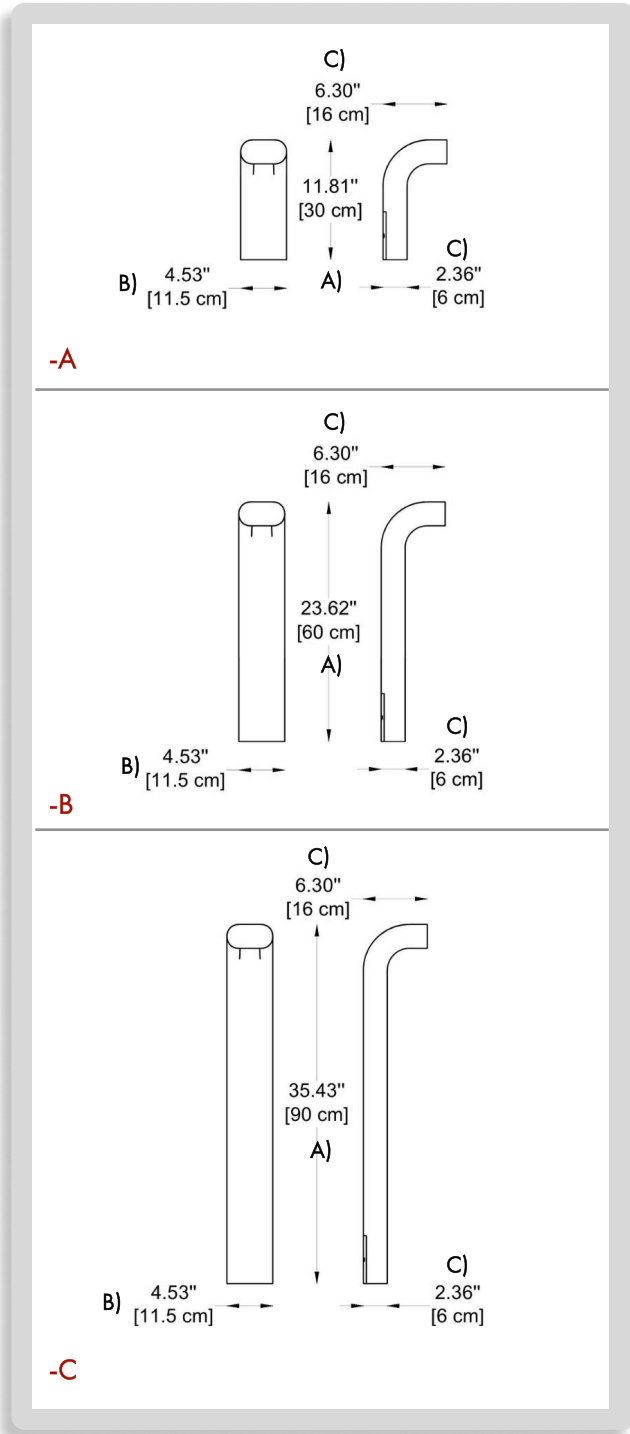

BB-1127-BL-A-K22-DIM-WH

1 MODEL

-A

DIMENSIONS:

A) Height - H: 11.8" (30 cm)
B) Length - L: 4.53" (11.5 cm)
C) Depth - D: 6.3" (16 cm) x 2.36" (6 cm)

-B

DIMENSIONS:

A) Height - H: 23.62" (60 cm)
B) Length - L: 4.53" (11.5 cm)
C) Depth - D: 6.3" (16 cm) x 2.36" (6 cm)

-C

DIMENSIONS:

A) Height - H: 35.43" (90 cm)
B) Length - L: 4.53" (11.5 cm)
C) Depth - D: 6.3" (16 cm) x 2.36" (6 cm)

2 LIGHT SOURCE:

LED / 4W / 630 lm = 3000K / CRI 80

3 CCT:

-K22 2200K
-K27 2700K
-K30 3000K