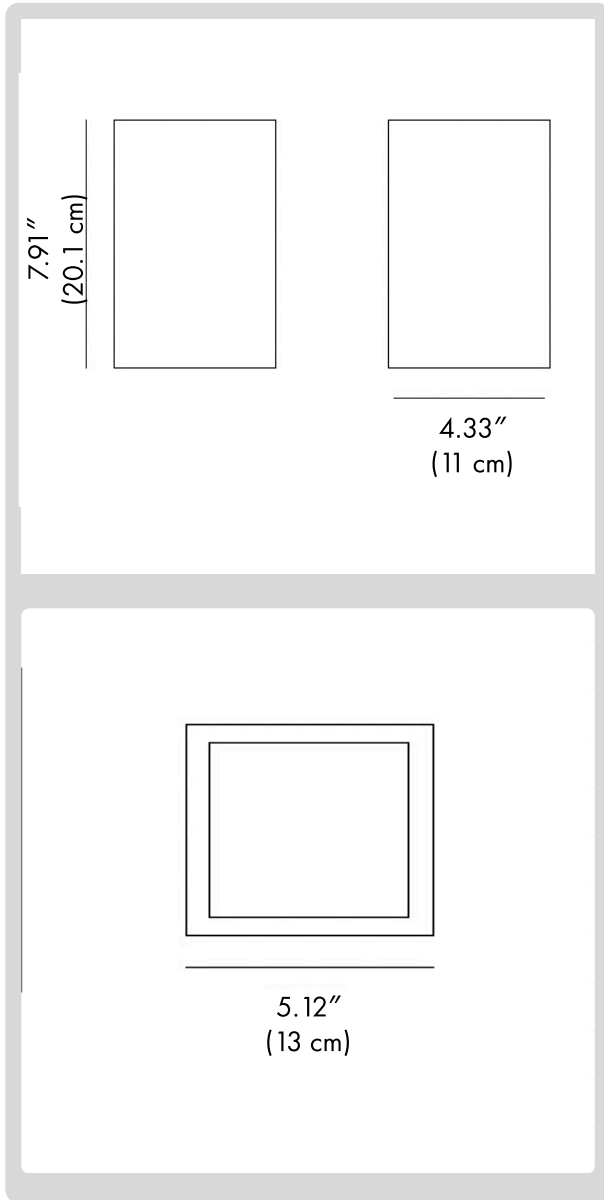

PROJECT NAME: _____

HOW TO ORDER:

CODE:

Example:
CODE: BB-1097-9010-K20-DIM-392

BB-1097-9010
-K20-DIM-392

1 DIMENSIONS:

Height - H: 7.91" (20.1 cm)
Length - L: 5.12" (13 cm)
Width - W: 4.33" (11 cm)

2 LIGHT SOURCE: