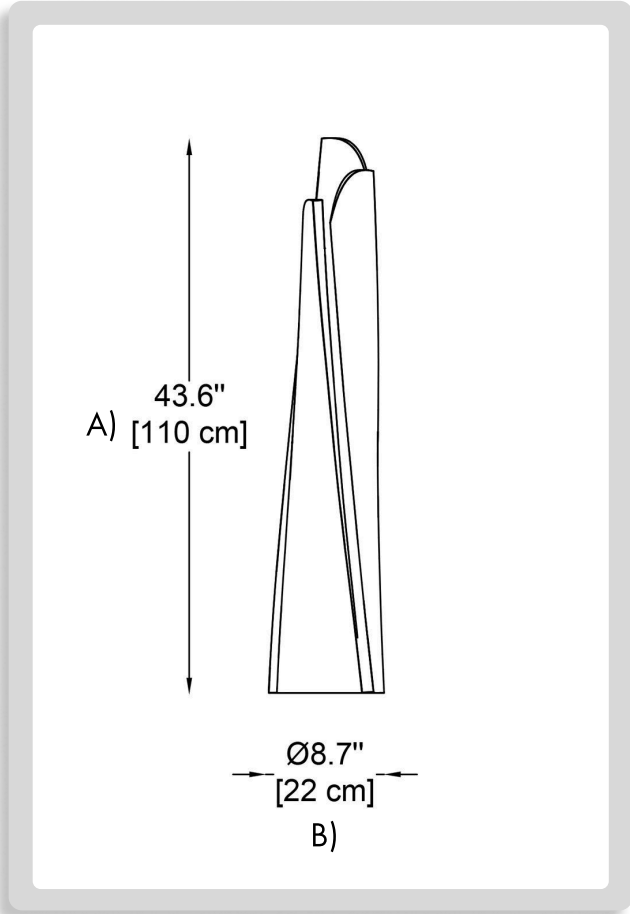

FIXTURE TYPE: _____

PROJECT NAME: _____

HOW TO ORDER:

CODE:

Example:
CODE: BB-FLMN-BL-K30-DIM-DG

BB-FLMN-BL-K30
-DIM-DG

1 DIMENSIONS:

A) Height - H: 43,6" (110 cm)
B) Diameter - Ø: 8,7" (22 cm)

2 LIGHT SOURCE:

LED / 12W / 900 lm/ / CRI 80 / 110-277V

3 CCT:

-K27 2700K
-K30 3000K
-K35 3500K
-K40 4000K

4 DIMMING OPTIONS:

-NON NON-Dimmable
-DIM 0-10V
-CAS Casambi
-LUT Lutron
-DAL Dali

5 FINISH OPTIONS:

-WH White (RAL 9010)

-BL Black (RAL 9005)

-BR Bronze (RAL 8004)

-LG Light Grey (RAL 7047)

-DK Dark Grey (RAL 7021)

-CUS Custom on request*

THINK BOLLARD - THINK BULLARD

sales@gordonbullard.com
www.bullardbollards.com
1-877-964-4646

991 South Gull Lake Dr
Richland, MI 49083
USA