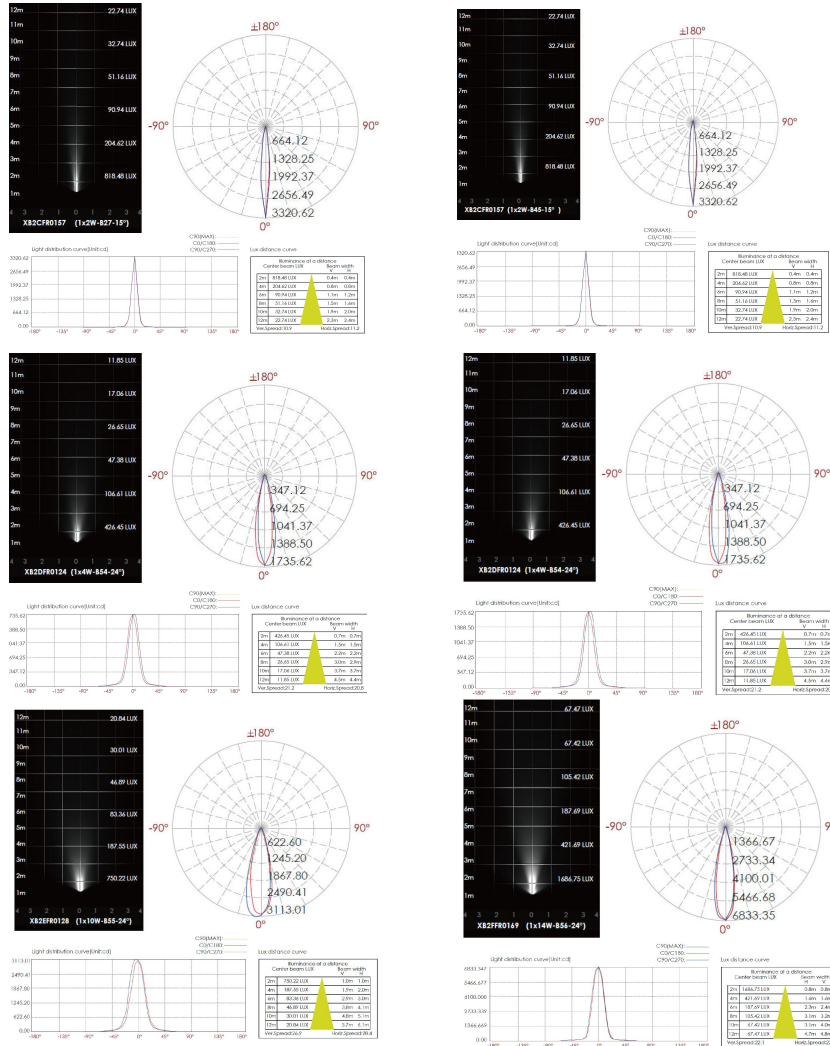

7 PHOTOMETRIC INFO:

sales@gordonbullard.com
www.bullardbollards.com
1-877-964-4646

991 South Gull Lake Dr
Richland, MI 49083
USA