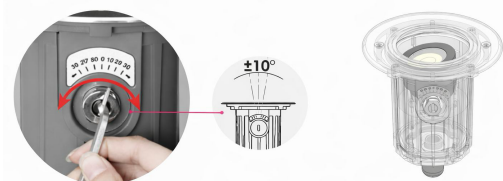

FIXTURE TYPE: _____

PROJECT NAME: _____

NOTES:

LED
110-277V
IP68
DALI

HOW TO ORDER:

CODE:

Example:
CODE: BB-AR-KPG-IL-XXX-XXX-XXX-XXX-XXX-XXX

BB-AR-KPG-IL-XB2CFR0157-K30-B27-15-DIM-

4 DIMMING OPTIONS:

- -DIM 1-10V
- -PWM Pulse Width Modulation
- -DALI DALI (Digital Addressable Lighting Interface)

5 WATER PROOF SOLUTION: (optional)

- -B
  - **A Water-Stopper (Included)**
    IP-67 water-stopper is added in the end of luminaires as standard assembly which is also an important system for water resistance.
  - **B IP67 Jiffy quick plug/socket connector (Optional)**
    IP-67 connector is as an Optional assembly and ensures that water vapor will not enter into luminaires directly.

6 ACCESSORIES:

HONEYCOMB LOUVER
(INCLUDED)

- -Mh040 -Ø: 3.74"
- -Mh053 -Ø: 4.57"
- -Mh022 -Ø: 6.81"
- -Mh048 -Ø: 8.27"
- -Mh047 -Ø: 9.84"
- -Mh118 -Ø: 11.81"

SLEEVE (OPTION 1)

- -B0B -Ø: 3.74"
- -B09 -Ø: 4.57"
- -066# -Ø: 6.81"
- -067# -Ø: 8.27"
- -068# -Ø: 9.84"
- -106# -Ø: 11.81"

SLEEVE (OPTION 2)

- -181# -Ø: 3.74"
- -083# -Ø: 4.57"

sales@gordonbullard.com
www.bullardbollards.com
1-877-964-4646

991 South Gull Lake Dr
Richland, MI 49083
USA