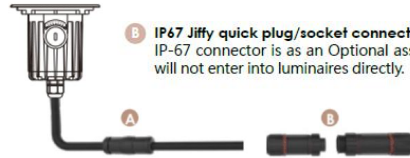

5 WATER PROOF SOLUTION: (optional)

- B
 - A Water-Stopper (Included)**
IP-67 water-stopper is added in the end of luminaires as standard assembly which is also an important system for water resistance.
 - B IP67 Jiffy quick plug/socket connector (Optional)**
IP-67 connector is as an Optional assembly and ensures that water vapor will not enter into luminaires directly.