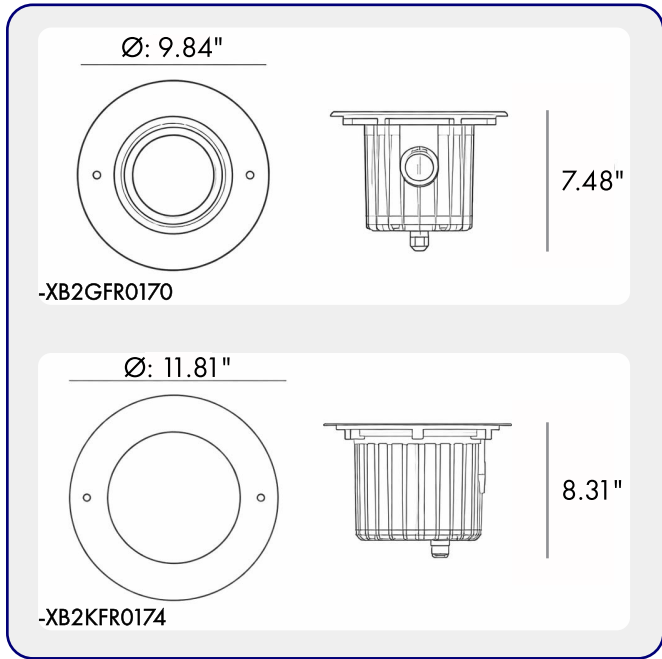

FIXTURE TYPE: _____

PROJECT NAME: _____

NOTES:

HOW TO ORDER:

CODE:

Example:
CODE: BB-AR-KPG-IL-XXX-XXX-XXX-XXX-XXX-XXX

BB-AR-KPG-IL-XB2CFR0157-K30-B27-15-DIM-

1 MODELS:

CODE -XB2GFR0170

DIMENSIONS:

Diameter - Ø: 9.84" (25cm)
Height - H: 7.48" (19 cm)

LIGHT SOURCE:

LED / 1 x 20W / 178 mA / 1900 lm / IK 10/110-277V

CODE -XB2KFR0174

DIMENSIONS:

Diameter - Ø: 11.81" (30 cm)
Height - H: 8.31" (21.1 cm)

LIGHT SOURCE:

LED / 1 x 30W / 148 mA / 3100 lm / IK 10/110-277V

2 CCT OPTIONS:

-K30 3000K
-CUS Custom on request*

3 BEAM ANGLE:

available only for -Ø: 3.74" size	available only for -Ø: 3.74" size	available only for -Ø: 4.57" size
-B27-15 15°	-B45-10x60 10°x60°	-B54-15 15°
-B27-25 25°	-B45-10 10°	-B54-24 24°
-B27-30 30°	-B45-20 20°	-B54-38 38°
	-B45-50 50°	-B54-45 45°
available only for -Ø: 6.81" size	available only for -Ø: 8.27", Ø: 9.84" size	available only for -Ø: 11.81" size
-B55-15 15°	-B56-15 15°	-B121 28°
-B55-24 24°	-B56-24 24°	-B121 45°
-B55-38 38°	-B56-38 38°	-B121 60°
-B55-45 45°	-B56-45 45°	
-B55-60 60°	-B56-60 60°	

sales@gordonbullard.com
www.bullardbollards.com
1-877-964-4646

991 South Gull Lake Dr
Richland, MI 49083
USA