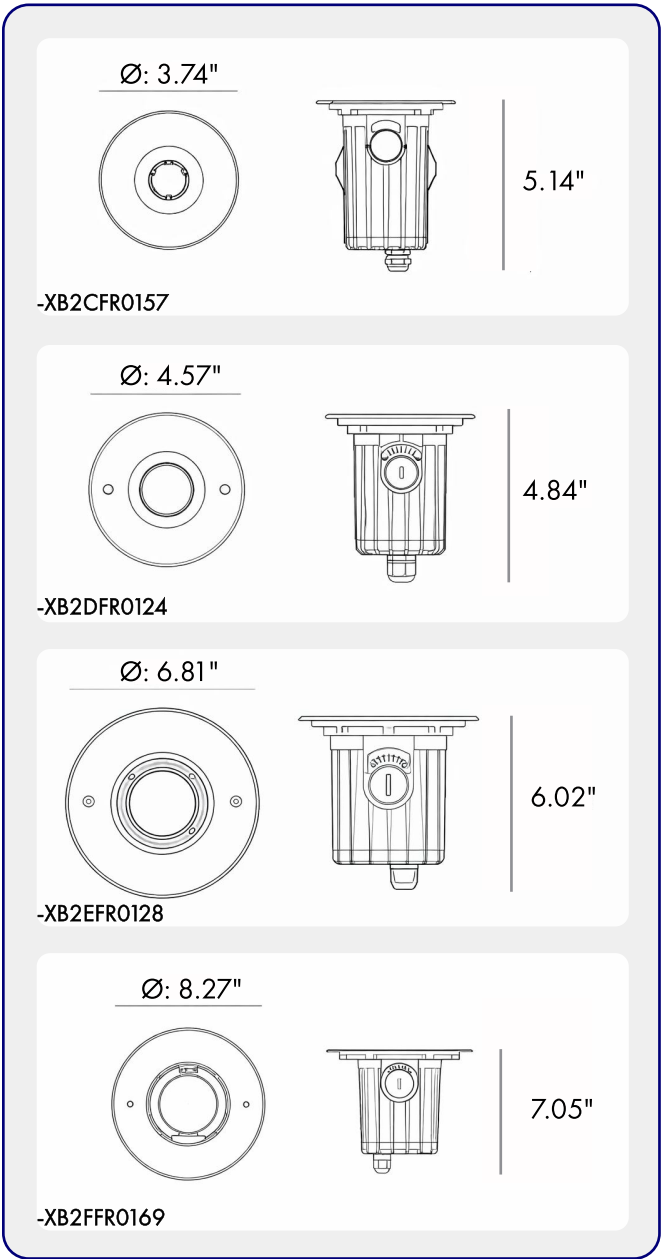

Diameter - Ø: 3.74" (9.5 cm)
Height - H: 5.14" (13 cm)

LIGHT SOURCE:

LED / 1 x 2W / 43 mA / 112 lm / IK 08 / 110-277V

CODE -XB2DFR0124

DIMENSIONS:

Diameter - Ø: 4.57" (11.6 cm)
Height - H: 4.84" (12.3 cm)

LIGHT SOURCE:

LED / 1 x 4W / 37 mA / 323 lm / IK 09 / 110-277V

CODE -XB2EFR0128

DIMENSIONS:

Diameter - Ø: 6.81" (17.3 cm)
Height - H: 6.02" (15.3 cm)

LIGHT SOURCE:

LED / 1 x 10W / 98 mA / 911 lm / IK 09 / 110-277V

CODE -XB2FFR0169

DIMENSIONS:

Diameter - Ø: 8.27" (21 cm)
Height - H: 7.05" (17.9 cm)

LIGHT SOURCE:

LED / 1 x 14W / 131 mA / 1298 lm / IK 09 / 110-277V

sales@gordonbullard.com
www.bullardbollards.com
1-877-964-4646

991 South Gull Lake Dr
Richland, MI 49083
USA

CODE -XB2GFR0170

DIMENSIONS:

Diameter - Ø: 9.84" (25cm)
Height - H: 7.48" (19 cm)

LIGHT SOURCE:

LED / 1 x 20W / 178 mA / 1900 lm / IK 10/110-277V

CODE -XB2KFR0174

DIMENSIONS:

Diameter - Ø: 11.81" (30 cm)
Height - H: 8.31" (21.1 cm)