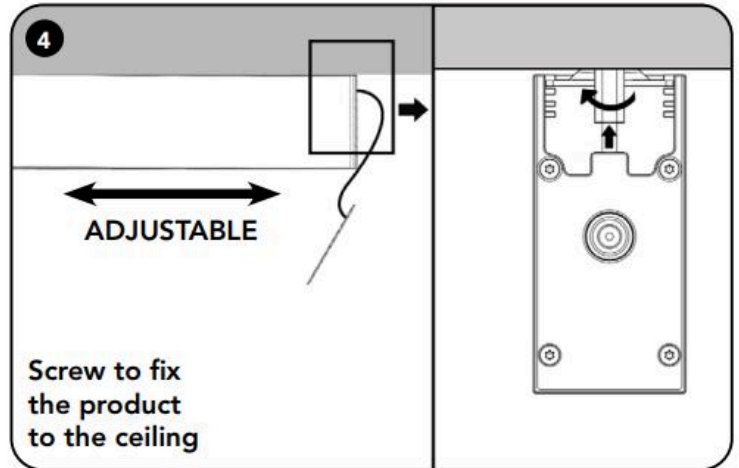

Data Sheet:

Input Voltage (V): 110-277

IK 10

THE SAFETY OF THIS FIXTURE IS GUARANTEED ONLY IF YOU COMPLY WITH THESE INSTRUCTIONS; REMEMBER TO KEEP IN A SAFE PLACE. THE APPLIANCE MUST NOT BE TAMPERED WITH OR TRANSFORMED AND IT MUST BE INSTALLED AND USED AS SUPPLIED AND IN COMPLIANCE WITH THE NATIONAL RULES ON INSTALLATIONS. SWITCH-OFF THE POWER SUPPLY BEFORE CARRYING OUT ANY MAINTENANCE OPERATIONS. HOT PLUG-IN IS NOT ALLOWED AND MAY CAUSE DAMAGE TO THE LUMINAIRE. THE LIGHT SOURCE CONTAINED IN THIS LUMINAIRE SHALL BE REPLACED ONLY BY THE MANUFACTURER OR HIS SERVICE AGENT. INSTALLATION AND SERVICE MUST BE PERFORMED BY QUALIFIED SERVICE PERSONNEL. ANY NON-COMPLIANT INSTALLATIONS WILL INVALIDATE ALL FORMS OF GUARANTEE.