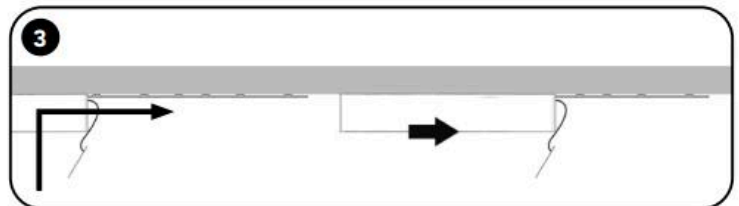

Data Sheet:

Input Voltage (V): 110-277

IK 10

THE SAFETY OF THIS FIXTURE IS GUARANTEED ONLY IF YOU COMPLY WITH THESE INSTRUCTIONS; REMEMBER TO KEEP IN A SAFE PLACE. THE APPLIANCE MUST NOT BE TAMPERED WITH OR TRANSFORMED AND IT MUST BE INSTALLED AND USED AS SUPPLIED AND IN COMPLIANCE WITH THE NATIONAL RULES ON INSTALLATIONS. SWITCH-OFF THE POWER SUPPLY BEFORE CARRYING OUT ANY MAINTENANCE OPERATIONS. HOT PLUG-IN IS NOT ALLOWED AND MAY CAUSE DAMAGE TO THE LUMINAIRE. THE LIGHT SOURCE CONTAINED IN THIS LUMINAIRE SHALL BE REPLACED ONLY BY THE MANUFACTURER OR HIS SERVICE AGENT. INSTALLATION AND SERVICE MUST BE PERFORMED BY QUALIFIED SERVICE PERSONNEL. ANY NON-COMPLIANT INSTALLATIONS WILL INVALIDATE ALL FORMS OF GUARANTEE.