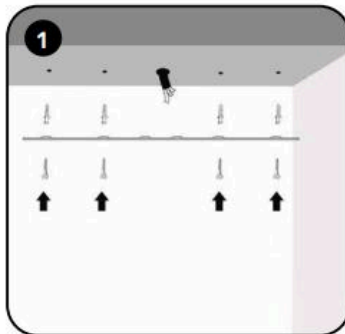

Data Sheet:

Input Voltage (V): 110-277

IK 10

THE SAFETY OF THIS FIXTURE IS GUARANTEED ONLY IF YOU COMPLY WITH THESE INSTRUCTIONS; REMEMBER TO KEEP IN A SAFE PLACE. THE APPLIANCE MUST NOT BE TAMPERED WITH OR TRANSFORMED AND IT MUST BE INSTALLED AND USED AS SUPPLIED AND IN COMPLIANCE WITH THE NATIONAL RULES ON INSTALLATIONS. SWITCH-OFF THE POWER SUPPLY BEFORE CARRYING OUT ANY MAINTENANCE OPERATIONS. HOT PLUG-IN IS NOT ALLOWED AND MAY CAUSE DAMAGE TO THE LUMINAIRE. THE LIGHT SOURCE CONTAINED IN THIS LUMINAIRE SHALL BE REPLACED ONLY BY THE MANUFACTURER OR HIS SERVICE AGENT. INSTALLATION AND SERVICE MUST BE PERFORMED BY QUALIFIED SERVICE PERSONNEL. ANY NON-COMPLIANT INSTALLATIONS WILL INVALIDATE ALL FORMS OF GUARANTEE.