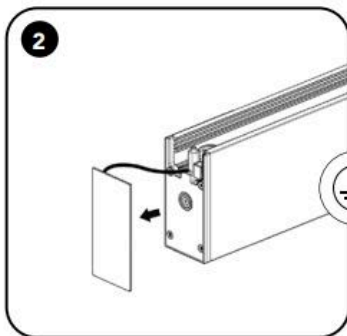

Data Sheet:

Input Voltage (V): 110-277

IK 10

THE SAFETY OF THIS FIXTURE IS GUARANTEED ONLY IF YOU COMPLY WITH THESE INSTRUCTIONS; REMEMBER TO KEEP IN A SAFE PLACE. THE APPLIANCE MUST NOT BE TAMPERED WITH OR TRANSFORMED AND IT MUST BE INSTALLED AND USED AS SUPPLIED AND IN COMPLIANCE WITH THE NATIONAL RULES ON INSTALLATIONS. SWITCH-OFF THE POWER SUPPLY BEFORE CARRYING OUT ANY MAINTENANCE OPERATIONS. HOT PLUG-IN IS NOT ALLOWED AND MAY CAUSE DAMAGE TO THE LUMINAIRE. THE LIGHT SOURCE CONTAINED IN THIS LUMINAIRE SHALL BE REPLACED ONLY BY THE MANUFACTURER OR HIS SERVICE AGENT. INSTALLATION AND SERVICE MUST BE PERFORMED BY QUALIFIED SERVICE PERSONNEL. ANY NON-COMPLIANT INSTALLATIONS WILL INVALIDATE ALL FORMS OF GUARANTEE.