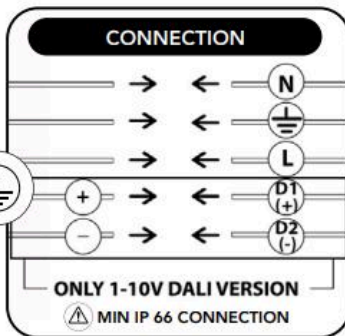

Data Sheet:

Input Voltage (V): 110-277

IK 10

THE SAFETY OF THIS FIXTURE IS GUARANTEED ONLY IF YOU COMPLY WITH THESE INSTRUCTIONS; REMEMBER TO KEEP IN A SAFE PLACE. THE APPLIANCE MUST NOT BE TAMPERED WITH OR TRANSFORMED AND IT MUST BE INSTALLED AND USED AS SUPPLIED AND IN COMPLIANCE WITH THE NATIONAL RULES ON INSTALLATIONS. SWITCH-OFF THE POWER SUPPLY BEFORE CARRYING OUT ANY MAINTENANCE OPERATIONS. HOT PLUG-IN IS NOT ALLOWED AND MAY CAUSE DAMAGE TO THE LUMINAIRE. THE LIGHT SOURCE CONTAINED IN THIS LUMINAIRE SHALL BE REPLACED ONLY BY THE MANUFACTURER OR HIS SERVICE AGENT. INSTALLATION AND SERVICE MUST BE PERFORMED BY QUALIFIED SERVICE PERSONNEL. ANY NON-COMPLIANT INSTALLATIONS WILL INVALIDATE ALL FORMS OF GUARANTEE.