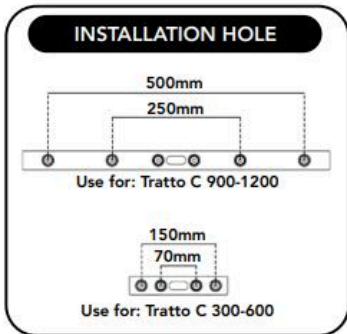

Data Sheet:

Input Voltage (V): 110-277

IK 10

THE SAFETY OF THIS FIXTURE IS GUARANTEED ONLY IF YOU COMPLY WITH THESE INSTRUCTIONS; REMEMBER TO KEEP IN A SAFE PLACE. THE APPLIANCE MUST NOT BE TAMPERED WITH OR TRANSFORMED AND IT MUST BE INSTALLED AND USED AS SUPPLIED AND IN COMPLIANCE WITH THE NATIONAL RULES ON INSTALLATIONS. SWITCH-OFF THE POWER SUPPLY BEFORE CARRYING OUT ANY MAINTENANCE OPERATIONS. HOT PLUG-IN IS NOT ALLOWED AND MAY CAUSE DAMAGE TO THE LUMINAIRE. THE LIGHT SOURCE CONTAINED IN THIS LUMINAIRE SHALL BE REPLACED ONLY BY THE MANUFACTURER OR HIS SERVICE AGENT. INSTALLATION AND SERVICE MUST BE PERFORMED BY QUALIFIED SERVICE PERSONNEL. ANY NON-COMPLIANT INSTALLATIONS WILL INVALIDATE ALL FORMS OF GUARANTEE.