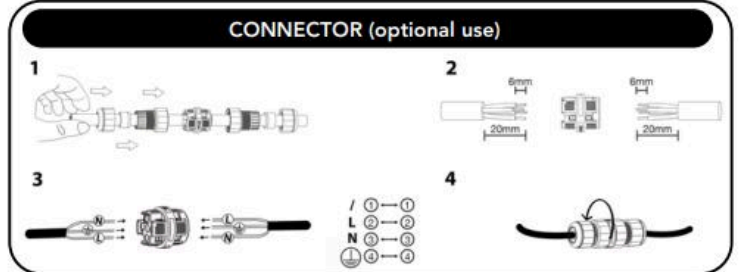

Data Sheet:

Input Voltage (V): 110-277

IK 10

THE SAFETY OF THIS FIXTURE IS GUARANTEED ONLY IF YOU COMPLY WITH THESE INSTRUCTIONS; REMEMBER TO KEEP IN A SAFE PLACE. THE APPLIANCE MUST NOT BE TAMPERED WITH OR TRANSFORMED AND IT MUST BE INSTALLED AND USED AS SUPPLIED AND IN COMPLIANCE WITH THE NATIONAL RULES ON INSTALLATIONS. SWITCH-OFF THE POWER SUPPLY BEFORE CARRYING OUT ANY MAINTENANCE OPERATIONS. HOT PLUG-IN IS NOT ALLOWED AND MAY CAUSE DAMAGE TO THE LUMINAIRE. THE LIGHT SOURCE CONTAINED IN THIS LUMINAIRE SHALL BE REPLACED ONLY BY THE MANUFACTURER OR HIS SERVICE AGENT. INSTALLATION AND SERVICE MUST BE PERFORMED BY QUALIFIED SERVICE PERSONNEL. ANY NON-COMPLIANT INSTALLATIONS WILL INVALIDATE ALL FORMS OF GUARANTEE.