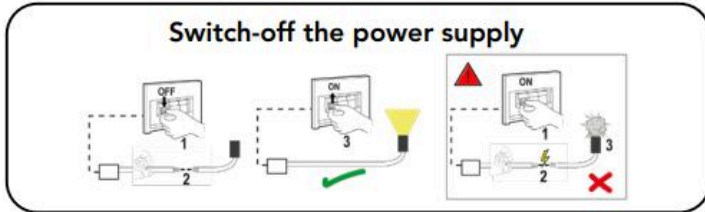

Data Sheet:

Input Voltage (V): 110-277

IK 10

THE SAFETY OF THIS FIXTURE IS GUARANTEED ONLY IF YOU COMPLY WITH THESE INSTRUCTIONS; REMEMBER TO KEEP IN A SAFE PLACE. THE APPLIANCE MUST NOT BE TAMPERED WITH OR TRANSFORMED AND IT MUST BE INSTALLED AND USED AS SUPPLIED AND IN COMPLIANCE WITH THE NATIONAL RULES ON INSTALLATIONS. SWITCH-OFF THE POWER SUPPLY BEFORE CARRYING OUT ANY MAINTENANCE OPERATIONS. HOT PLUG-IN IS NOT ALLOWED AND MAY CAUSE DAMAGE TO THE LUMINAIRE. THE LIGHT SOURCE CONTAINED IN THIS LUMINAIRE SHALL BE REPLACED ONLY BY THE MANUFACTURER OR HIS SERVICE AGENT. INSTALLATION AND SERVICE MUST BE PERFORMED BY QUALIFIED SERVICE PERSONNEL. ANY NON-COMPLIANT INSTALLATIONS WILL INVALIDATE ALL FORMS OF GUARANTEE.