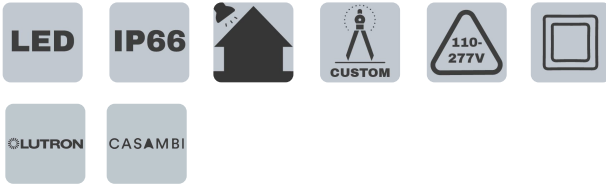

LENS:

Frosted acrylic lens

THINK BOLLARD - THINK BULLARD

sales@gordonbullard.com
www.bullardbollards.com
1-877-964-4646

991 South Gull Lake Dr
Richland, MI 49083
USA

FIXTURE TYPE: _____

PROJECT NAME: _____

HOW TO ORDER:

CODE:

Example:
CODE: BB-CLRD-BL-H1-D1-WH

BB-CLRD-BL-H1-D1-WH

1 BODY HEIGHT:

- H1** H: 4' (122 cm)
- H2** H: 6' (183 cm)
- H3** H: 8' (244 cm)
- H4** H: 10' (305 cm)
- H5** H: 12' (365 cm)
- H6** H: 14' (427 cm)
- H7** H: 16' (488 cm)
- CUS** Custom on request*