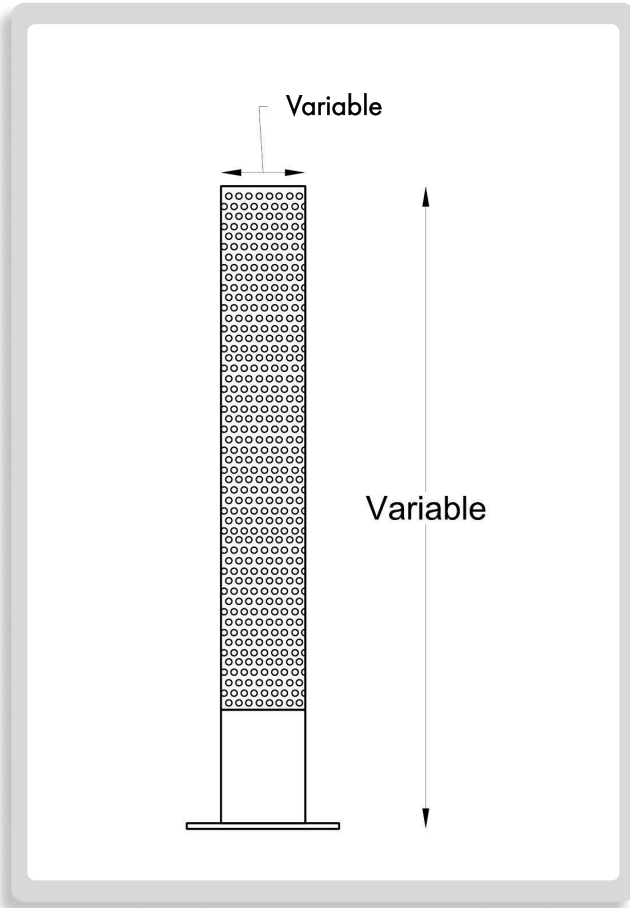

FIXTURE TYPE: _____

PROJECT NAME: _____

HOW TO ORDER:

CODE:

Example:
CODE: BB-CLRD-BL-H1-D1-WH

BB-CLRD-BL-H1-D1-WH

1 BODY HEIGHT:

- **-H1** H: 4' (122 cm)
- **-H2** H: 6' (183 cm)
- **-H3** H: 8' (244 cm)
- **-H4** H: 10' (305 cm)
- **-H5** H: 12' (365 cm)
- **-H6** H: 14' (427 cm)
- **-H7** H: 16' (488 cm)
- **-CUS** Custom on request*

2 DIAMETER:

- **-D1** Ø: 8" (20,32 cm)
- **-D2** Ø: 10" (24,5 cm)
- **-CUS** Custom on request*

3 LIGHT SOURCE:

LED, RGBW / 20W / 110-277V / CRI 80

4 FUNCTION DIMMER:

DMX512

5 LUMINOUS FLUX:

1040Lm at RGBW (W=4000K)

7 FINISH OPTIONS:

- **-WH** White (RAL 9010) ●
- **-GR** Green (RAL 6010) ●
- **-CO** Corten (RAL 8023) ●
- **-LGR** Light Grey (RAL 7047) ●
- **-DGR** Dark Grey (RAL 7021) ●
- **-BL** Black (RAL 9005) ●
- **-CUS** Custom on request* ●

sales@gordonbullard.com
www.bullardbollards.com
1-877-964-4646

991 South Gull Lake Dr
Richland, MI 49083
USA