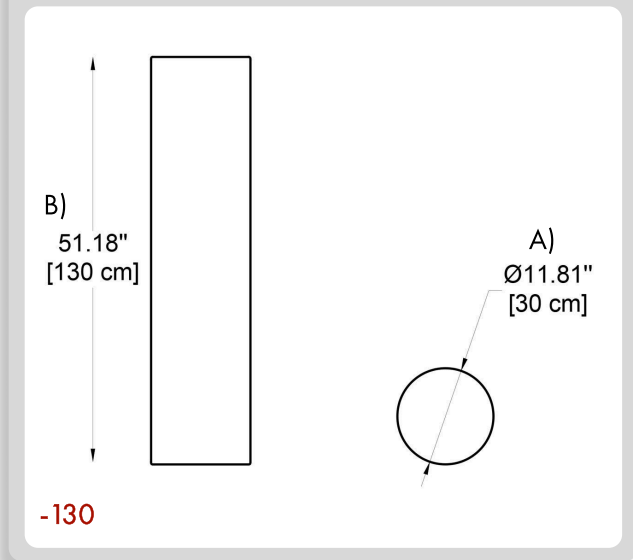

-130

THINK BOLLARD - THINK BULLARD

sales@gordonbullard.com
www.bullardbollards.com
1-877-964-4646

991 South Gull Lake Dr
Richland, MI 49083
USA