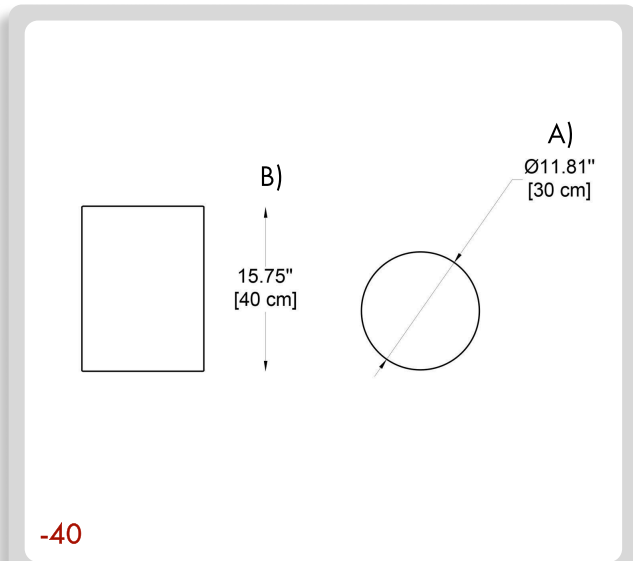

CODE:

Example:
CODE:BB-LPCIL-SD-40

BB-LPCIL-
SD-40

1

MODELS:

CODE: -40

DIMENSIONS:

A) Diameter - Ø: 11,81" (30 cm)
B) Height - H: 15,75" (40 cm)

LIGHT SOURCE:

E26 / 1 x max. 10W / 110-277V

WEIGHT:

4,4 lb.

CODE: -70

DIMENSIONS:

A) Diameter - Ø: 11,81" (30 cm)
B) Height - H: 28,35" (72 cm)

LIGHT SOURCE:

BB-LPCIL-
SD-40

1 **MODELS:**

CODE: -80

DIMENSIONS:

A) Diameter - Ø: 11,81" (30 cm)
B) Height - H: 31,5" (80 cm)

LIGHT SOURCE:

E26 / 1 x max. 15W / 110-277V

WEIGHT:

6,6 lb.

CODE: -130

DIMENSIONS:

A) Diameter - Ø: 11,81" (30 cm)
B) Height - H: 51,18" (130 cm)

LIGHT SOURCE

E26 / 1 x max. 15W / 110-277V

WEIGHT

11 lb.