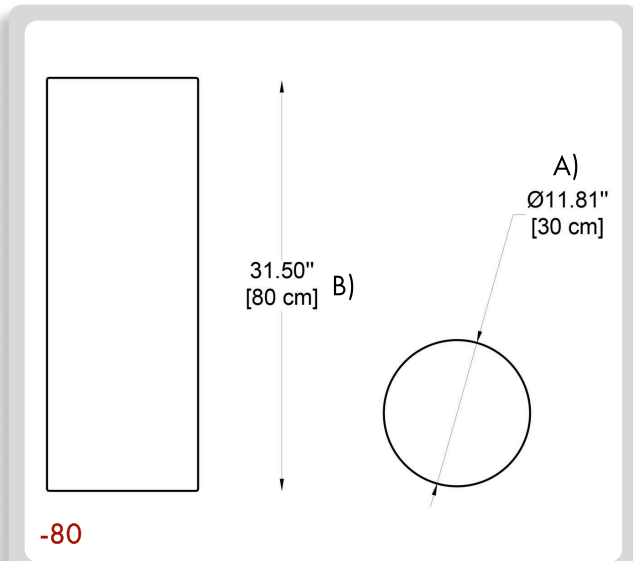

LIGHT SOURCE:

E26 / 1 x max. 10W / 110-277V

WEIGHT:

4,4 lb.

CODE: -70

DIMENSIONS:

A) Diameter - Ø: 11,81" (30 cm)
B) Height - H: 28,35" (72 cm)

LIGHT SOURCE:

BB-LPCIL-
SD-40

1 **MODELS:**

CODE: -80

DIMENSIONS:

A) Diameter - Ø: 11,81" (30 cm)
B) Height - H: 31,5" (80 cm)

LIGHT SOURCE:

E26 / 1 x max. 15W / 110-277V

WEIGHT:

6,6 lb.

CODE: -130

DIMENSIONS:

A) Diameter - Ø: 11,81" (30 cm)
B) Height - H: 51,18" (130 cm)

LIGHT SOURCE

E26 / 1 x max. 15W / 110-277V

WEIGHT

11 lb.

HOW TO ORDER:

CODE:

Example: CODE:BB-LPCIL-SD-40	BB-LPCIL-SD-40
1 MODELS:	

CODE: -170

DIMENSIONS:

A) Diameter - Ø: 11,81" (30 cm)
 B) Height - H: 66,9" (170 cm)

LIGHT SOURCE:

E26 / 1 x max. 15W / 110-277V