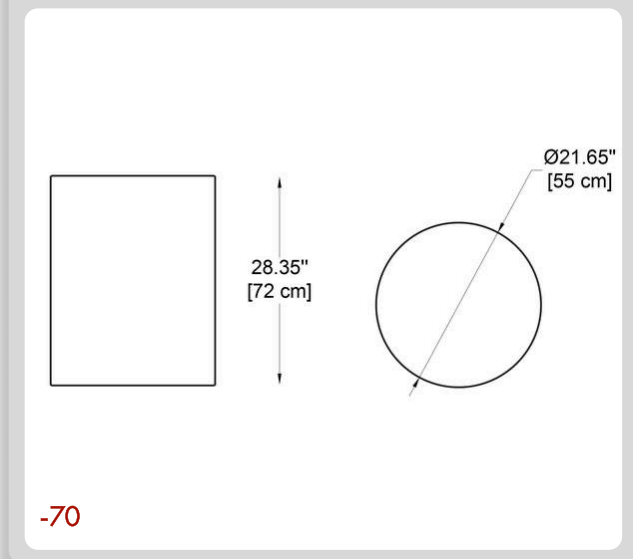

CODE:

Example:
CODE:BB-LPCIL-SD-40

BB-LPCIL-
SD-40

1

MODELS:

CODE: -40

DIMENSIONS:

A) Diameter - Ø: 11,81" (30 cm)
B) Height - H: 15,75" (40 cm)

LIGHT SOURCE:

E26 / 1 x max. 10W / 110-277V

WEIGHT:

4,4 lb.

CODE: -70

DIMENSIONS:

A) Diameter - Ø: 11,81" (30 cm)
B) Height - H: 28,35" (72 cm)

LIGHT SOURCE:

BB-LPCIL-
SD-40

1 **MODELS:**

CODE: -80

DIMENSIONS:

A) Diameter - Ø: 11,81" (30 cm)
B) Height - H: 31,5" (80 cm)

LIGHT SOURCE:

E26 / 1 x max. 15W / 110-277V

WEIGHT:

6,6 lb.

CODE: -130

DIMENSIONS:

A) Diameter - Ø: 11,81" (30 cm)
B) Height - H: 51,18" (130 cm)

LIGHT SOURCE

E26 / 1 x max. 15W / 110-277V

WEIGHT

11 lb.