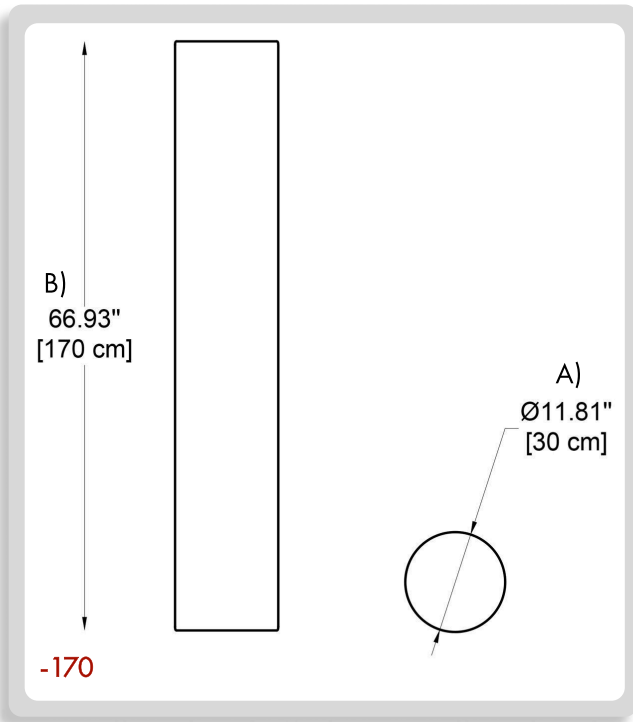

LIGHT SOURCE:

E26 / 1 x max. 10W / 110-277V

WEIGHT:

4,4 lb.

CODE: -70

DIMENSIONS:

A) Diameter - Ø: 11,81" (30 cm)
B) Height - H: 28,35" (72 cm)

LIGHT SOURCE:

BB-LPCIL-
SD-40

1 **MODELS:**

CODE: -80

DIMENSIONS:

A) Diameter - Ø: 11,81" (30 cm)
B) Height - H: 31,5" (80 cm)

LIGHT SOURCE:

E26 / 1 x max. 15W / 110-277V

WEIGHT:

6,6 lb.

CODE: -130

DIMENSIONS:

A) Diameter - Ø: 11,81" (30 cm)
B) Height - H: 51,18" (130 cm)

LIGHT SOURCE

E26 / 1 x max. 15W / 110-277V

WEIGHT

11 lb.

HOW TO ORDER:

CODE:

Example: CODE:BB-LPCIL-SD-40	BB-LPCIL-SD-40
1 MODELS:	

CODE: -170

DIMENSIONS:

A) Diameter - Ø: 11,81" (30 cm)
 B) Height - H: 66,9" (170 cm)

LIGHT SOURCE:

E26 / 1 x max. 15W / 110-277V