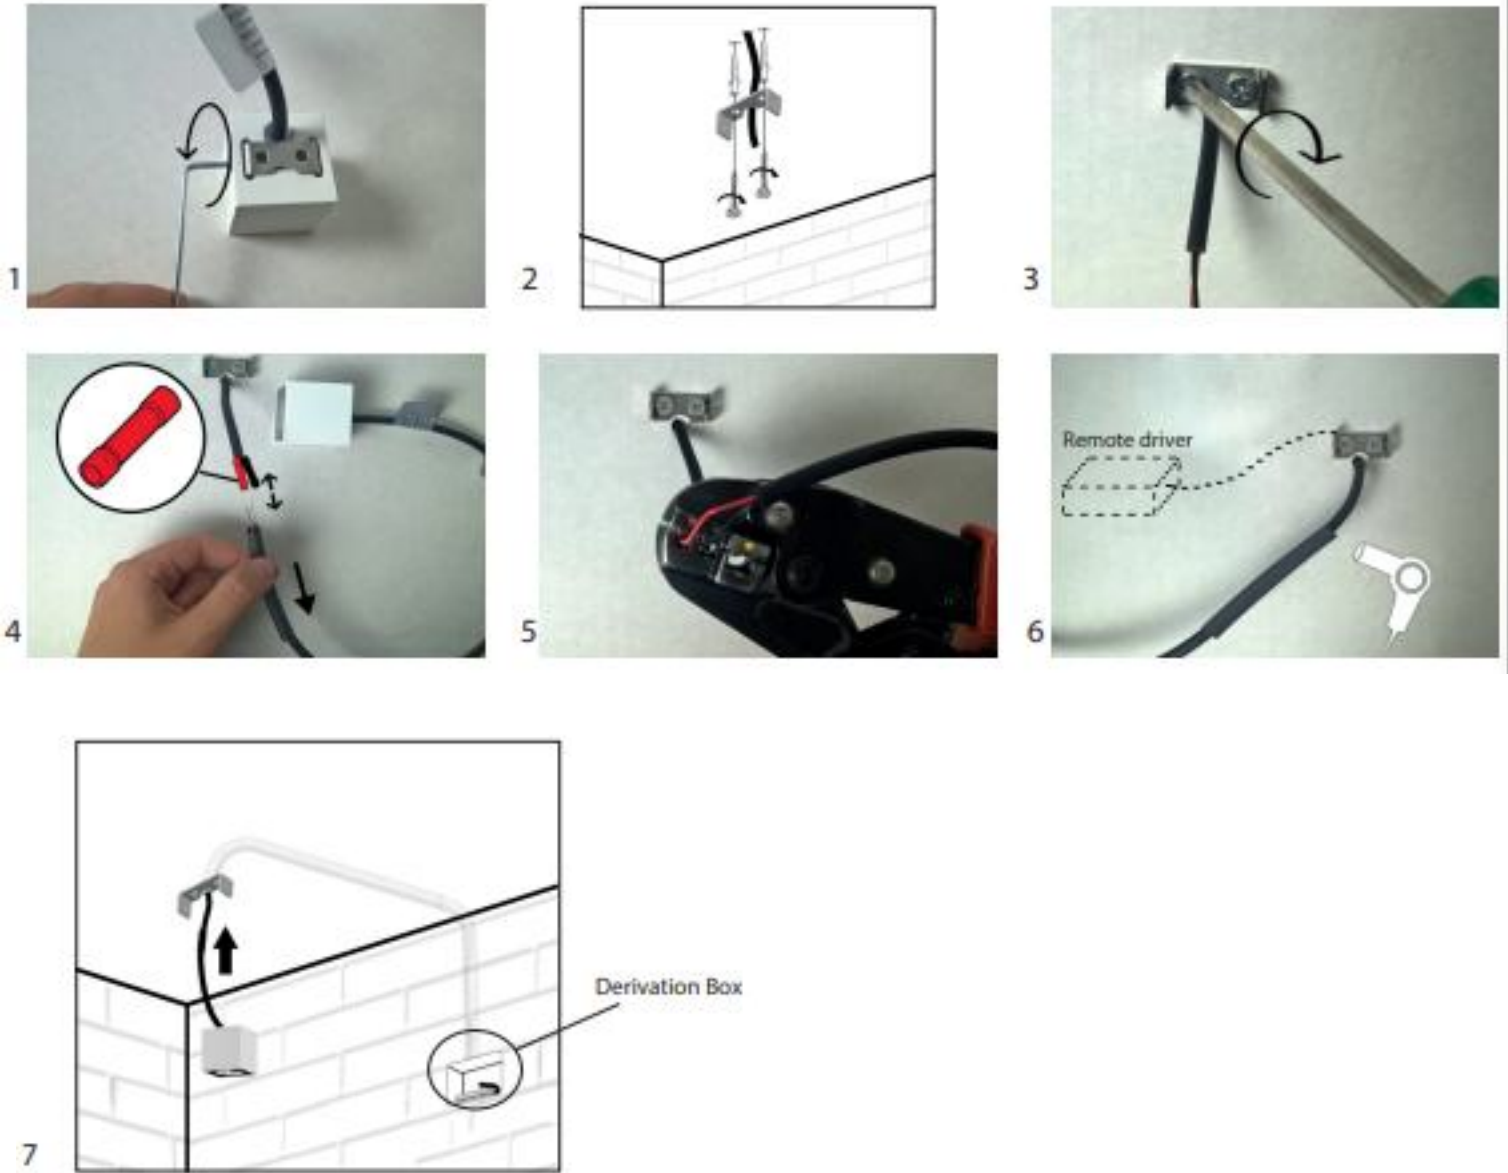

ROUND-O BOX CEILING

Data Sheet:

Input Voltage (V): 110-277
IK 08

THE SAFETY OF THIS FIXTURE IS GUARANTEED ONLY IF YOU COMPLY WITH THESE INSTRUCTIONS; REMEMBER TO KEEP IN A SAFE PLACE. THE APPLIANCE MUST NOT BE TAMPERED WITH OR TRANSFORMED AND IT MUST BE INSTALLED AND USED AS SUPPLIED AND IN COMPLIANCE WITH THE NATIONAL RULES ON INSTALLATIONS. SWITCH-OFF THE POWER SUPPLY BEFORE CARRYING OUT ANY MAINTENANCE OPERATIONS. HOT PLUG-IN IS NOT ALLOW AND MAY CAUSE DAMAGE TO THE LUMINAIRE. THE LIGHT SOURCE CONTAINED IN THIS LUMINAIRE SHALL BE REPLACED ONLY BY THE MANUFACTURER OR HIS SERVICE AGENT. INSTALLATION AND SERVICE MUST BE PERFORMED BY QUALIFIED SERVICE PERSONNEL. ANY NON-COMPLIANT INSTALLATIONS WILL INVALIDATE ALL FORMS OF GUARANTEE.