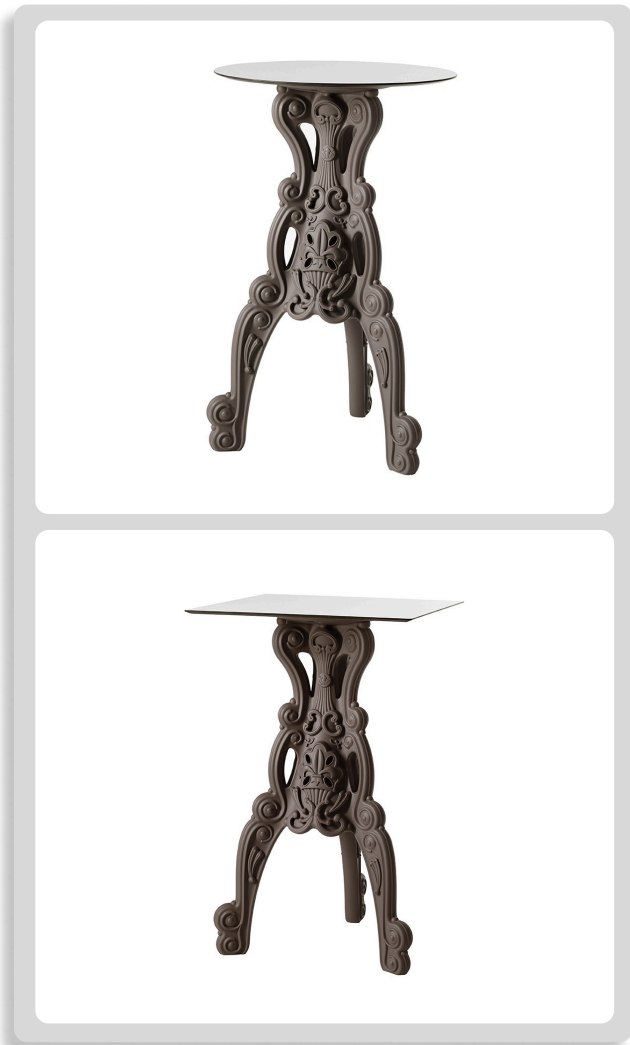

FIXTURE TYPE: _____

PROJECT NAME: _____

NOTES:

HOW TO ORDER:

CODE:

Example:
CODE: BB-MAS-SD-110-MW

BB-MAS-SD-110-MW

FINISH OPTIONS:

STANDARD COLOURS:

-MW	Milky White		-PB	Powder Blue	
-JB	Jet Black		-MG	Malva Green	
-EG	Elephant Grey		-LG	Lime Green	
-CB	Chocolate Brown		-SY	Saffron Yellow	
-AG	Argil Grey		-PO	Pumpkin Orange	
-DG	Dove Grey		-FR	Flame Red	
			-SF	Sweet Fuchsia	

LACQUERED (GLOSSY)

-AW-G	Absolute White	
-GB-G	Glamour Black	
-VG-G	Vanity Grey	
-CI-G	Charming Ivory	
-SR-G	Supreme Red	
-MD-G	Metallic Gold	
-MS-G	Metallic Silver	
-MC-G	Metallic Copper	

LACQUERED (MATT)

-AW-M	Absolute White	
-GB-M	Glamour Black	
-VG-M	Vanity Grey	
-CI-M	Charming Ivory	
-SR-M	Supreme Red	
-MD-M	Metallic Gold	
-MS-M	Metallic Silver	
-MC-M	Metallic Copper	

THINK BOLLARD - THINK BULLARD

sales@gordonbullard.com
www.bullardbollards.com
1-877-964-4646

991 South Gull Lake Dr
Richland, MI 49083
USA