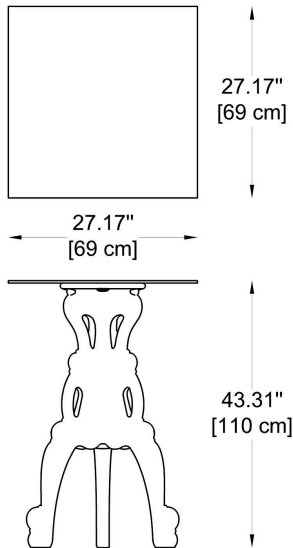

**HOW TO ORDER:**

**CODE:**

**Example:**  
**CODE: BB-MAS-SD-110-MW**

BB-MAS-SD-110-MW

**1 MODELS:**

**CODE: -110 / -111**

**DIMENSIONS:**

- A) Diameter - Ø : 27.17" (69 cm) / 31.10" (79 cm)
- B) Height - H: 43.31" (110 cm)

**WEIGHT:**

28.66 lb / 30.86 lb

**CODE: -113**

**DIMENSIONS:**

- A) Length / Width - L/W: 27.17" (69 cm)
- B) Height - H: 43.31" (110 cm)

**WEIGHT:**

39.68 lb

**THINK BOLLARD - THINK BULLARD**