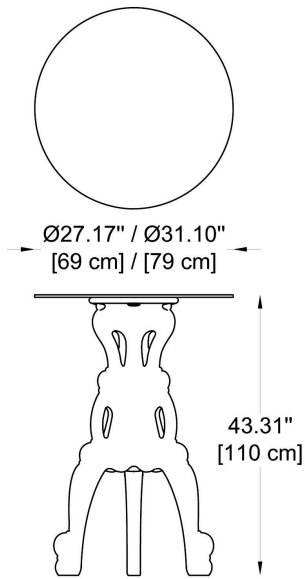

**HOW TO ORDER:**

**CODE:**

**Example:**  
**CODE: BB-MAS-SD-110-MW**

BB-MAS-SD-110-MW

**1 MODELS:**

**CODE: -110 / -111**

**DIMENSIONS:**

- A) Diameter - Ø : 27.17" (69 cm) / 31.10" (79 cm)
- B) Height - H: 43.31" (110 cm)

**WEIGHT:**

28.66 lb / 30.86 lb

**CODE: -113**

**DIMENSIONS:**

- A) Length / Width - L/W: 27.17" (69 cm)
- B) Height - H: 43.31" (110 cm)

**WEIGHT:**

39.68 lb

**THINK BOLLARD - THINK BULLARD**