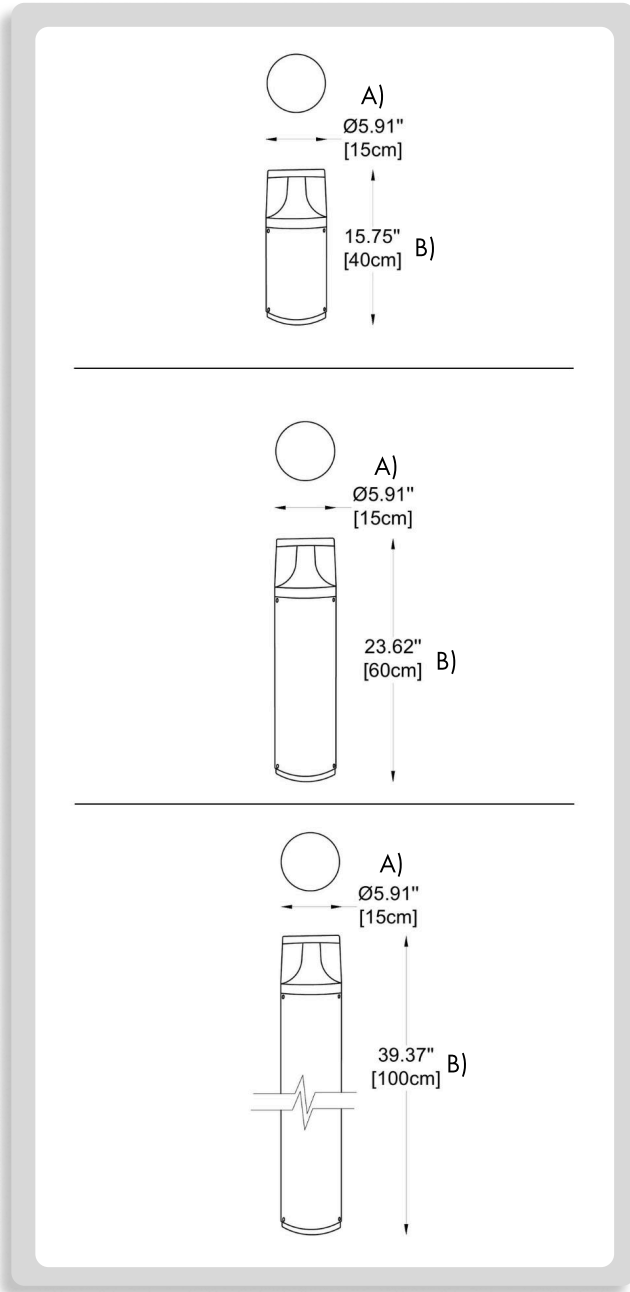

FIXTURE TYPE: _____

PROJECT NAME: _____

HOW TO ORDER:

CODE:

Example:
CODE: BB-1301-BL-S-K30-C80-DIM-CUS

BB-1301-BL-S-K30-C80-DIM-CUS

5 DIMMING OPTIONS:

- -NON NON-Dimmable
- -DIM 1-10V
- -DMX DMX512
- -RDM RDM

6 FINISH OPTIONS:

- -WH White
- -BL Black
- -CUS Custom on request*

THINK BOLLARD - THINK BULLARD

sales@gordonbullard.com
www.bullardbollards.com
1-877-964-4646

991 South Gull Lake Dr
Richland, MI 49083
USA