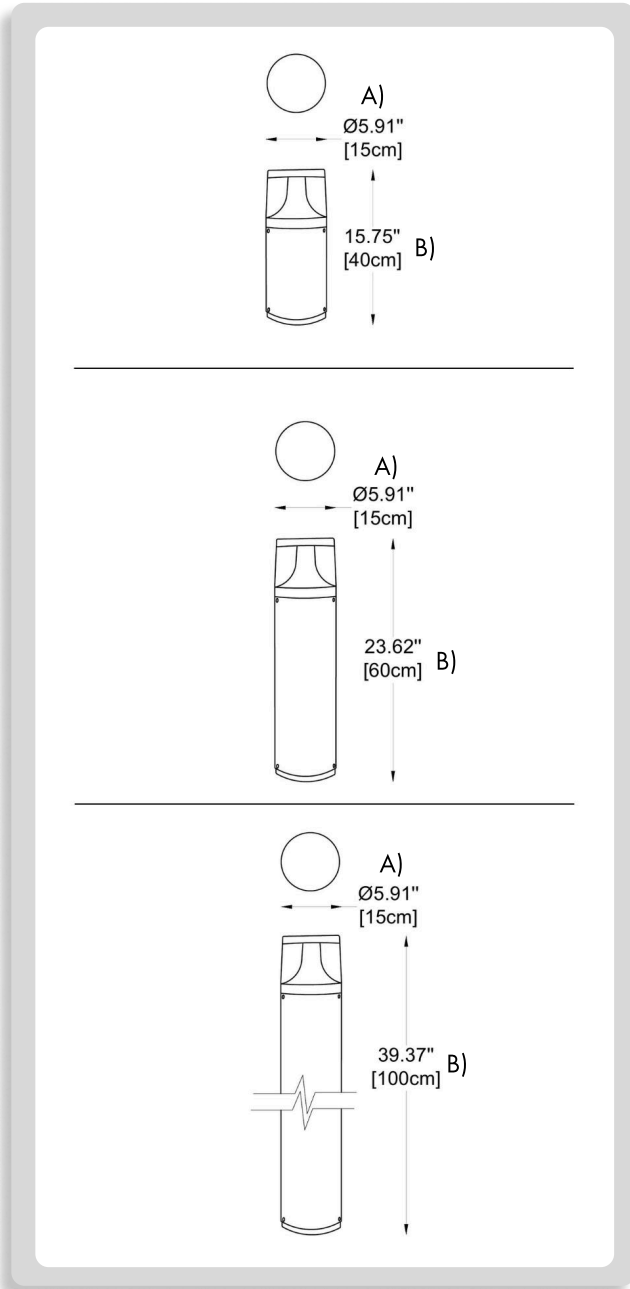

**BULLARD
BOLLARDS**
Think Bollard Think Bullard

SOLIX
BB-1301-BL

**BULLARD
BOLLARDS**
Think Bullard Think Bullard

**CODE:
BB-1301-BL**

FIXTURE TYPE: _____

PROJECT NAME: _____

GENERAL INFORMATION:

The SOLIX Bollard from the Bullard Outdoor range is an outdoor LED bollard light featuring a classic design, offering a power rating of 10W and compatible with 110-277V input voltage. Constructed from pure aluminum and gasket materials, it has a high IP65 protection class, providing excellent resistance to corrosion and compression. This bollard is ideal for various applications, including garden lighting, parks, pathways, and villa projects, and is designed for easy installation with low energy consumption. Available in three sizes, the dimensions are as follows: Small (S) at Ø: 5.9" (15 cm) x H: 15.75" (40 cm), Medium (M) at Ø: 5.9" (15 cm) x H: 23.62" (60 cm), and Large (L) at Ø: 5.9" (15 cm) x H: 39.37" (100 cm). The SOLIX Bollard uses an LED light source rated at 10W with an efficiency of 85 lm/W. It offers a range of correlated color temperatures (CCT) including 2700K, 3000K, 4000K, and 5000K, a beam angle of 120°, and a color rendering index (CRI) of 80 or 90.

991 South Gull Lake Dr

Richland, MI 49083

USA

FIXTURE TYPE: _____

PROJECT NAME: _____

HOW TO ORDER:

CODE:

Example:
CODE: BB-1301-BL-S-K30-C80-DIM-CUS

BB-1301-BL-S-K30-
C80-DIM-CUS

1 MODEL:

-S

DIMENSIONS:

A) Diameter - Ø: 5.9" (15 cm)
B) Height - H: 15.75" (40 cm)

-M

DIMENSIONS:

A) Diameter - Ø: 5.9" (15 cm)
B) Height - H: 23.62" (60 cm)

-L

DIMENSIONS:

A) Diameter - Ø: 5.9" (15 cm)
B) Height - H: 39.37" (100 cm)

2 LIGHT SOURCE:

LED / 10W / 85 lm/W

3 CCT:

-K27 2700K
-K30 3000K
-K40 4000K
-K50 5000K

4 CRI: