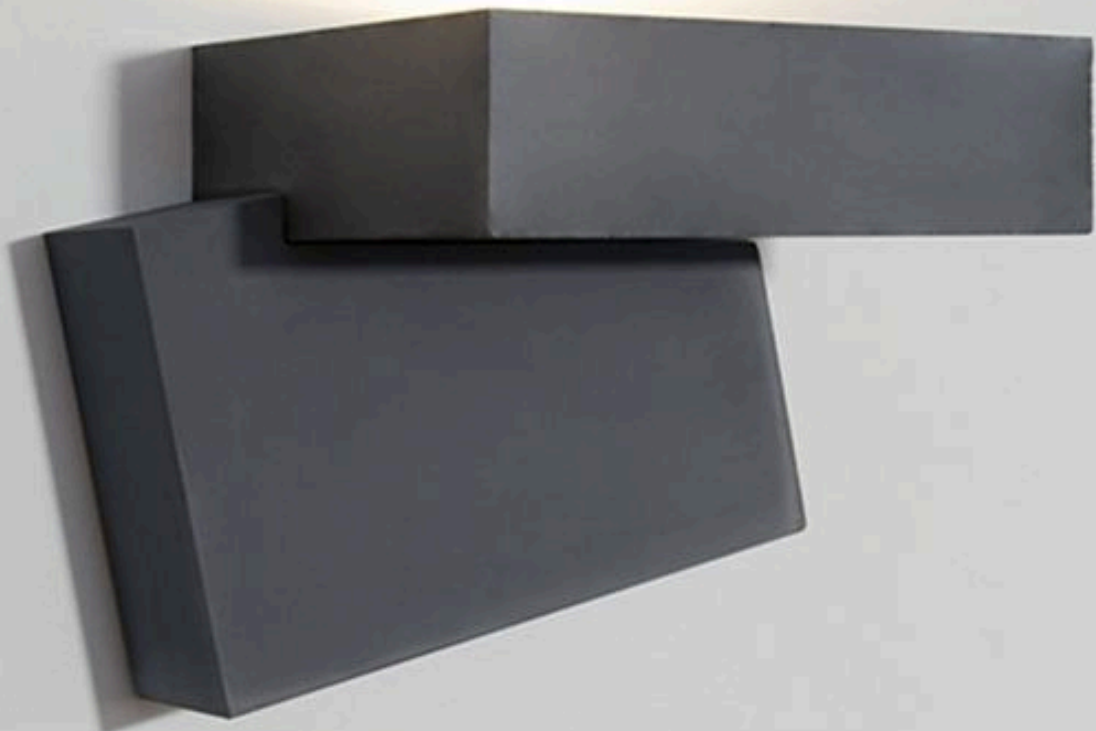

**BULLARD  
BOLLARDS**  
Think Bollard Think Bullard

# DOMINO (SURFACE MOUNTED WALL LUMINAIRES)

FIXTURE TYPE: \_\_\_\_\_

PROJECT NAME: \_\_\_\_\_

NOTES:

**GENERAL INFORMATION:**

Discover the Domino from Bullard Bollards, a striking outdoor wall light that blends minimalist form with purposeful illumination. Crafted from durable BETALY® material, its pure geometric lines create a bold architectural statement that enhances any exterior space. This eco-friendly, handcrafted fixture not only lights your walls but also elevates your outdoor design with artisan sophistication. Its two-element construction even allows for a custom, two-tone finish for a truly personalized touch.

**FIXTURE TYPE:**

Surface Mounted Wall Luminaires

**LIGHTING:**

LED

**INPUT VOLTAGE:**

110-277V

**MATERIAL:**

BETALY®