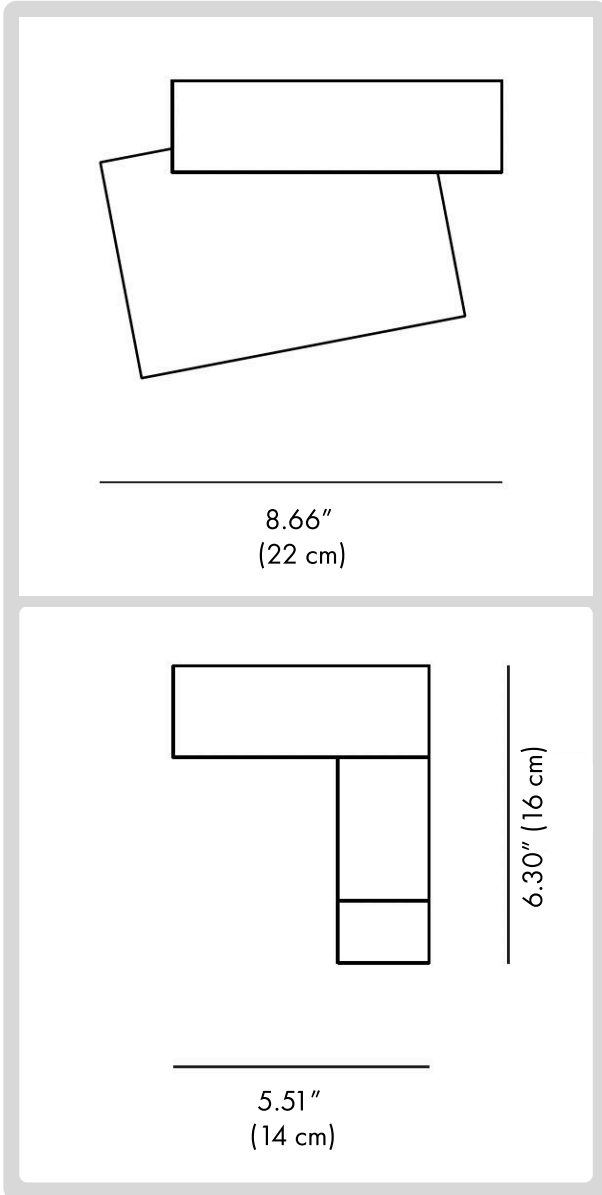

**FIXTURE TYPE:**

Surface Mounted Wall Luminaires

**LIGHTING:**

LED

**INPUT VOLTAGE:**

110-277V

**MATERIAL:**

BETALY®

FIXTURE TYPE: \_\_\_\_\_

PROJECT NAME: \_\_\_\_\_

**HOW TO ORDER:**

**CODE:**

**Example:**  
**CODE: BB-1104A-9010-K20-DIM-392**

BB-1104A-9010  
-K20-DIM-392

**1 DIMENSIONS:**

Height - H: 6.30" (16 cm)  
Length - L: 8.66" (22 cm)  
Width - W: 5.51" (14 cm)