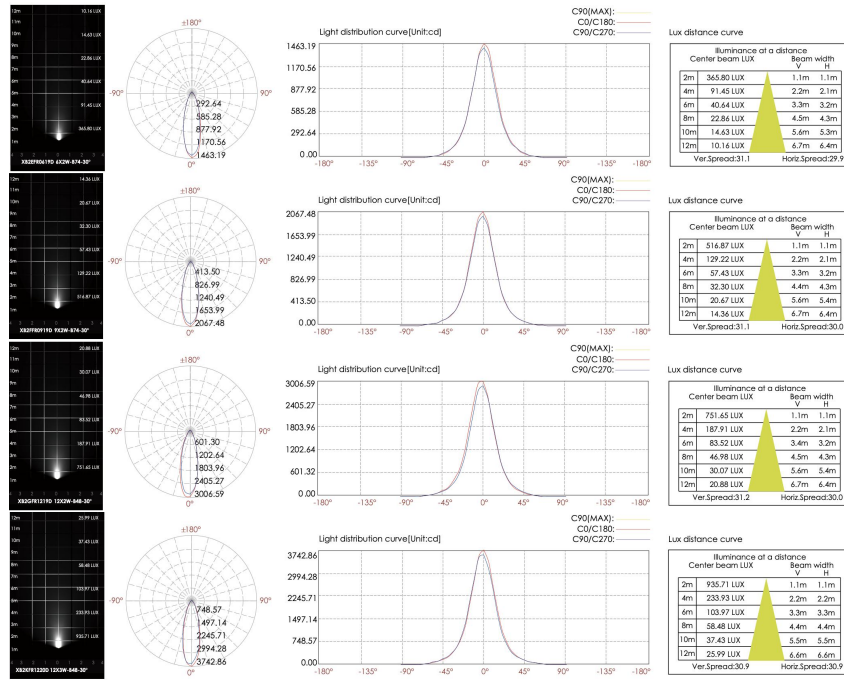

CODE -XB2FFR0619D

DIMENSIONS:

Diameter - Ø: 8.27" (21 cm)
Height - H: 7.05" (17.9 cm)

LIGHT SOURCE:

LED /6x3W RGBW 4in1 Full color /750 mA /973 lm /IK 09 /110-277V

CODE -XB2GFR1219D

DIMENSIONS:

Diameter - Ø: 9.84" (25cm)
Height - H: 7.48" (19 cm)

FIXTURE TYPE: _____

PROJECT NAME: _____

NOTES:

HOW TO ORDER:

CODE:

Example:
CODE: BB-LB-KPG-IL-XXX-XXX-XXX-XXX-XXX-XXX

BB-LB-KPG-IL-XB2GFR1219D-
B48-30-D-B

6 ACCESSORIES:

SLEEVE (INCLUDED)

- 066 -Ø: 6.81"
- 067 -Ø: 8.27"
- 068# -Ø: 9.84"
- 106# -Ø: 11.81"

7 PHOTOMETRIC INFO:

sales@gordonbullard.com
www.bullardbollards.com
1-877-964-4646

991 South Gull Lake Dr
Richland, MI 49083
USA