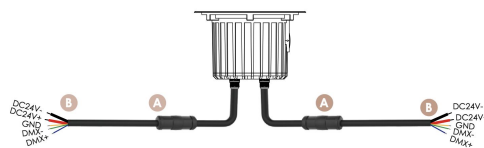

HOW TO ORDER:

CODE:

Example:
CODE: BB-LB-KPG-IL-XXX-XXX-XXX-XXX-XXX-XXX

BB-LB-KPG-IL-XB2GFR1219D-B48-30-D-B

5 WATER PROOF SOLUTION: (optional)

DUAL CABLE -D-B available only for -Ø: 9.84" and -Ø: 11.81"

A Water-Stopper (Included)
A IP-67 water-stopper is added in the end of luminaires as standard assembly which is also an important system for water resistance.

B Cable G1 H07RN-F 2x1.0+3x0.5mm²