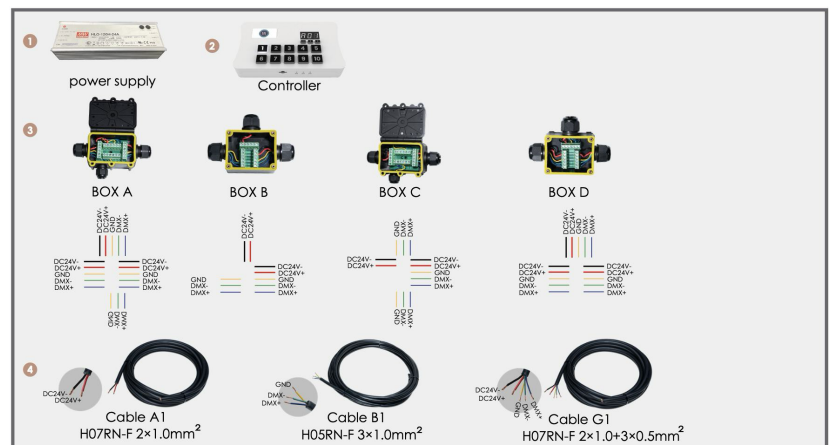

sales@gordonbullard.com
www.bullardbollards.com
1-877-964-4646

991 South Gull Lake Dr
Richland, MI 49083
USA