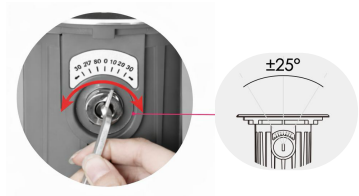

**BULLARD
BOLLARDS**
Think Bullard Think Bullard

**CODE:
BB-LB-KPG-IL**

FIXTURE TYPE: _____

PROJECT NAME: _____

NOTES: