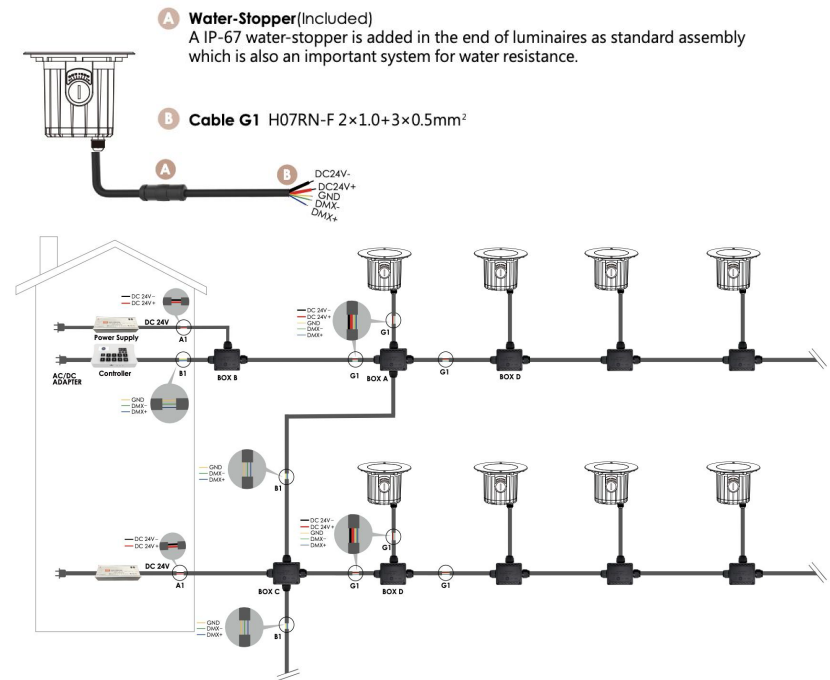

4 WATER PROOF SOLUTION: (optional)

SINGLE CABLE -S-B

sales@gordonbullard.com
www.bullardbollards.com
1-877-964-4646

991 South Gull Lake Dr
Richland, MI 49083
USA