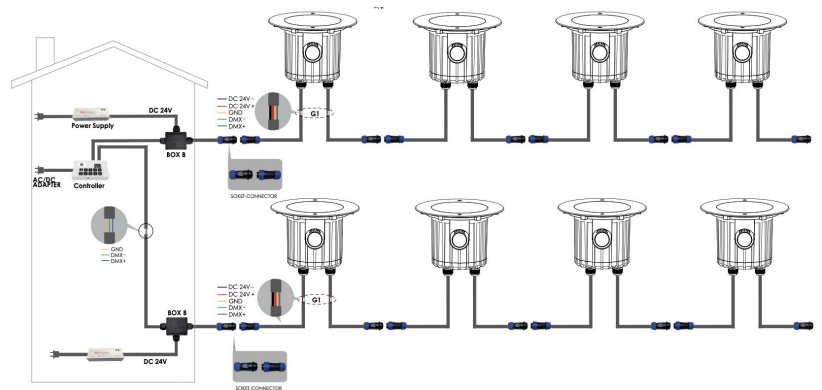

sales@gordonbullard.com
www.bullardbollards.com
1-877-964-4646

991 South Gull Lake Dr
Richland, MI 49083
USA