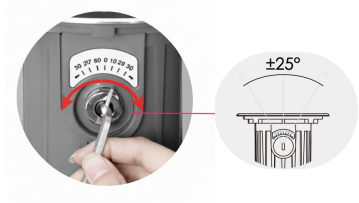

BB-LB-KPG-IL-XB2GFR1219D-
B48-30-D-B

1 MODELS:

CODE -XB2EFR0619D

DIMENSIONS:

Diameter - Ø: 6.81" (17.3 cm)
Height - H: 6.02" (15.3 cm)

LIGHT SOURCE:

LED /6x2WRGBW 4in1 Full color /500 mA /676 lm /IK 09 /110-277V

CODE -XB2FFR0619D

DIMENSIONS:

Diameter - Ø: 8.27" (21 cm)
Height - H: 7.05" (17.9 cm)

LIGHT SOURCE:

LED /6x3W RGBW 4in1 Full color /750 mA /973 lm /IK 09 /110-277V

CODE -XB2GFR1219D

DIMENSIONS:

Diameter - Ø: 9.84" (25cm)
Height - H: 7.48" (19 cm)

LIGHT SOURCE:

LED /12x2W RGBW 4in1 Full color /1041 mA /1479 lm /IK 10 /110-277V

CODE -XB2KFR2419D

DIMENSIONS:

Diameter - Ø: 11.81" (30 cm)
Height - H: 8.31" (21.1 cm)

LIGHT SOURCE:

LED /24x2W RGBW 4in1 Full color /2083 mA /2600 lm /IK 10 /110-277V

NOTES:

HOW TO ORDER:

CODE:

Example:
CODE: BB-LB-KPG-IL-XXX-XXX-XXX-XXX-XXX-XXX

BB-LB-KPG-IL-XB2GFR1219D-B48-30-D-B

2 BEAM ANGLE:

- B74-30 30° for Ø: 6.81"
- B48-30 30° for Ø: 8.27", Ø: 9.84", Ø: 11.81"

3 LED WAVE LENGTH