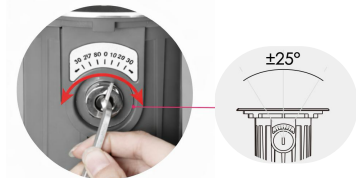

**BULLARD
BOLLARDS**
Think Bollard Think Bullard

**CODE:
BB-LB-KPG-IL**

FIXTURE TYPE: _____

PROJECT NAME: _____

NOTES:
_____

HOW TO ORDER:

CODE:

Example:
CODE: BB-LB-KPG-IL-XXX-XXX-XXX-XXX-XXX-XXX

BB-LB-KPG-IL-XB2GFR1219D-
B48-30-D-B