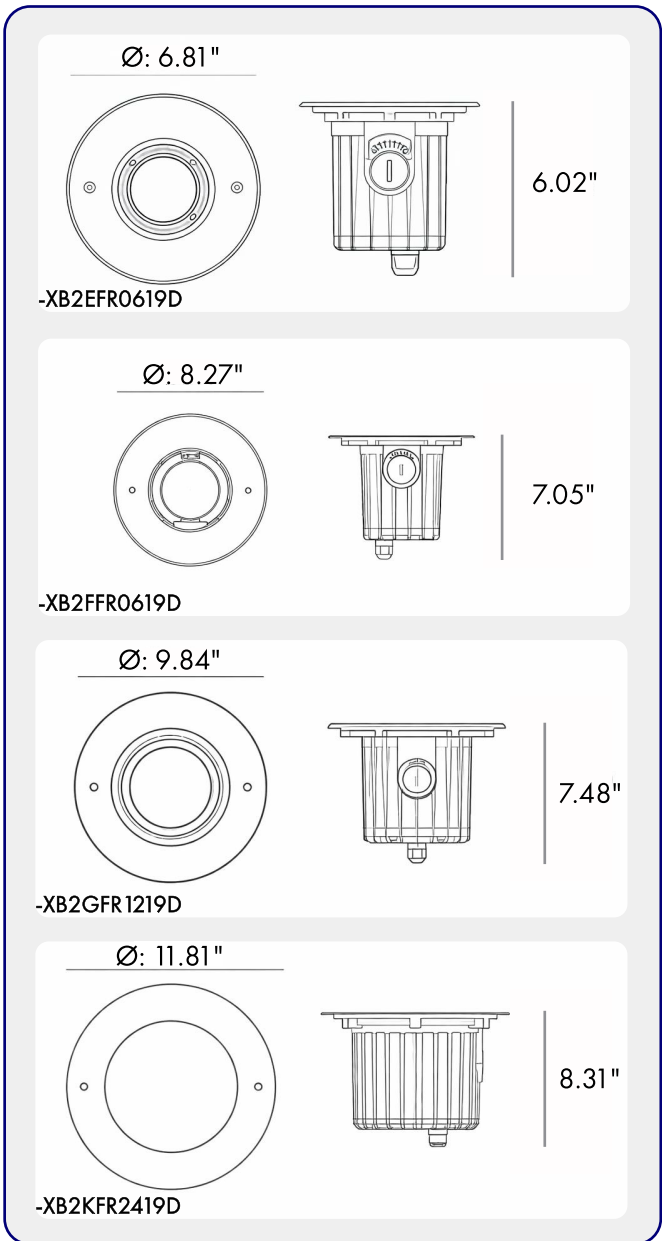

BB-LB-KPG-IL-XB2GFR1219D-
B48-30-D-B

1 MODELS:

CODE -XB2EFR0619D

DIMENSIONS:

Diameter - Ø: 6.81" (17.3 cm)
Height - H: 6.02" (15.3 cm)

LIGHT SOURCE:

LED /6x2WRGBW 4in1 Full color /500 mA /676 lm /IK 09 /110-277V

CODE -XB2FFR0619D

DIMENSIONS:

Diameter - Ø: 8.27" (21 cm)
Height - H: 7.05" (17.9 cm)

LIGHT SOURCE:

LED /6x3W RGBW 4in1 Full color /750 mA /973 lm /IK 09 /110-277V

CODE -XB2GFR1219D

DIMENSIONS:

Diameter - Ø: 9.84" (25cm)
Height - H: 7.48" (19 cm)

LIGHT SOURCE:

LED /12x2W RGBW 4in1 Full color /1041 mA /1479 lm /IK 10 /110-277V

CODE -XB2KFR2419D

DIMENSIONS:

Diameter - Ø: 11.81" (30 cm)
Height - H: 8.31" (21.1 cm)

LIGHT SOURCE:

LED /24x2W RGBW 4in1 Full color /2083 mA /2600 lm /IK 10 /110-277V

NOTES:

HOW TO ORDER:

CODE:

Example:
CODE: BB-LB-KPG-IL-XXX-XXX-XXX-XXX-XXX-XXX

BB-LB-KPG-IL-XB2GFR1219D-B48-30-D-B

2 BEAM ANGLE:

- B74-30 30° for Ø: 6.81"
- B48-30 30° for Ø: 8.27", Ø: 9.84", Ø: 11.81"

3 LED WAVE LENGTH