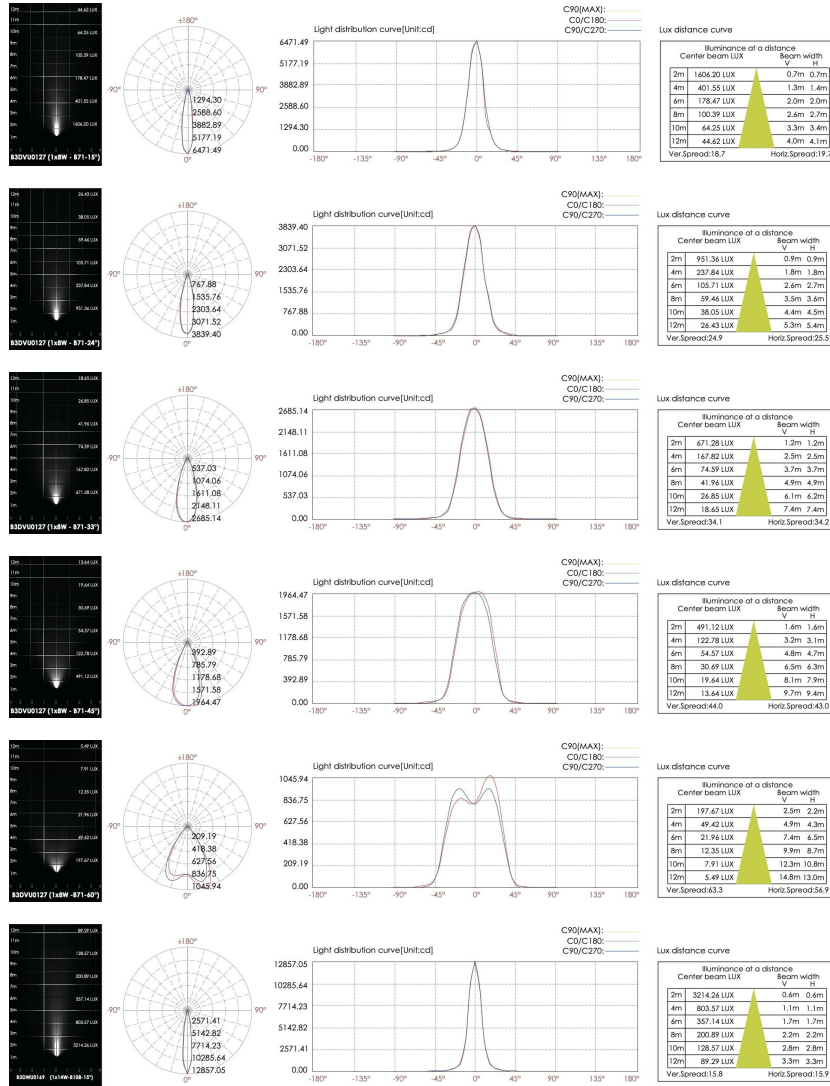

7 PHOTOMETRIC INFO:

sales@gordonbullard.com
www.bullardbollards.com
1-877-964-4646

991 South Gull Lake Dr
Richland, MI 49083
USA