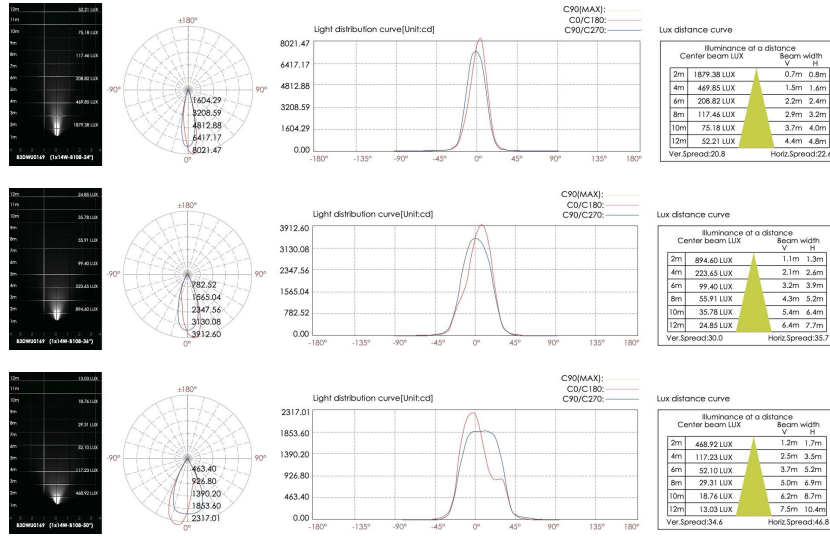

**BULLARD
BOLLARDS**
Think Bollard Think Bullard

**CODE:
BB-THN-KPG-SPT**

FIXTURE TYPE: _____

PROJECT NAME: _____

NOTES:
_____

HOW TO ORDER:

CODE:

Example:
CODE: BB-THN-KPG-SPT-XXX-XXX-XXX-XXX-XXX-XXX

BB-THN-KPG-SPT-
B3DVU0127-K30-KAP7008-
B-18B

7 PHOTOMETRIC INFO:

sales@gordonbullard.com
www.bullardbollards.com
1-877-964-4646

991 South Gull Lake Dr
Richland, MI 49083
USA