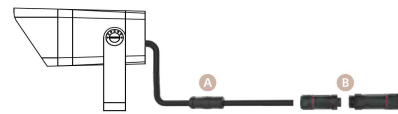

5 WATER PROOF SOLUTION: (optional)

- **A Water-Stopper(Included)**
  A IP-66 water-stopper is added in the end of luminaires as standard assembly which is also an important system for water resistance.
- **-B IP67 Jiffy quick plug/socket connector(Option)**
  A IP-67 connector is as an optional assembly and ensures that water vapor will not enter into luminaires directly.

6 ACCESSORIES:

SPIKE - PC-ABS alloys

-17B

-18B