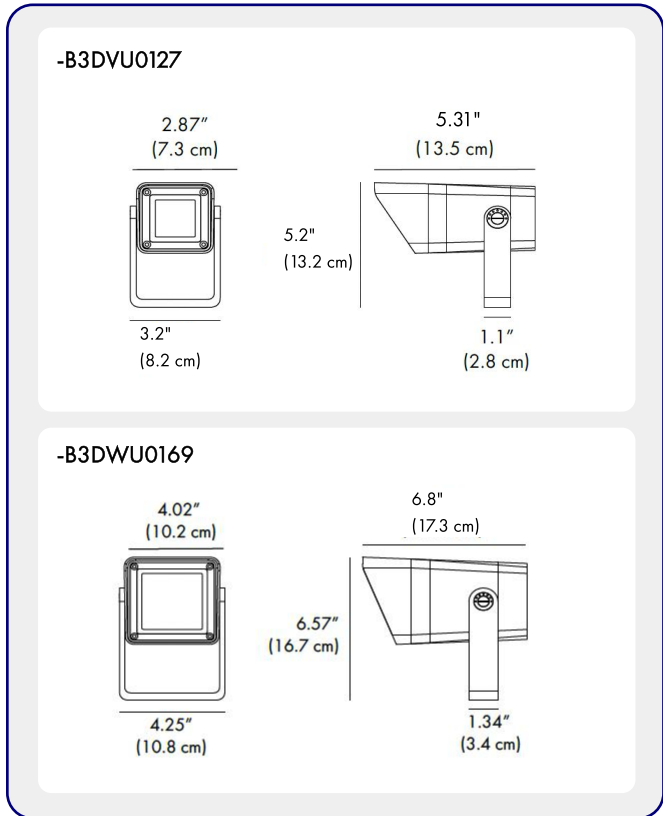

FIXTURE TYPE: _____

PROJECT NAME: _____

NOTES:

HOW TO ORDER:

CODE:

Example:
CODE: BB-THN-KPG-SPT-XXX-XXX-XXX-XXX-XXX-XXX

BB-THN-KPG-SPT-
B3DVU0127-K30-KAP7008-
B-18B

1 MODELS:

CODE -B3DVU0127

DIMENSIONS:

Height - H: 5.2" (13.2 cm)
Width - W: 2.87" (7.3 cm)
Length - L: 5.31" (13.5 cm)

LIGHT SOURCE:

LED / 1 x 8W / 45 mA / 792 lm / 110-277V

CODE -B3DWU0169

DIMENSIONS:

Height - H: 6.57" (16.7 cm)
Width - W: 4" (10.2 cm)
Length - L: 6.8" (17.3 cm)

LIGHT SOURCE:

LED / 1 x 14W / 142 mA / 1424 lm / 110-277V

2 CCT OPTIONS:

-K30 3000K
-CUS Custom on request*

3 FINISH OPTIONS:

-KAP7037 Sanded Dark Gray
-RAL 9005 Sanded Black
-RAL9003 Sanded White

4 BEAM ANGLE:

available only for
-B3DVU0127, model

-B71-15 15°
-B71-24 24°
-B71-33 33°
-B71-45 45°
-B71-60 60°

available only for
-B3DWU0169 model

-B108-15 15°
-B108-24 24°
-B108-36 36°
-B108-50 50°

sales@gordonbullard.com
www.bullardbollards.com
1-877-964-4646

991 South Gull Lake Dr
Richland, MI 49083
USA