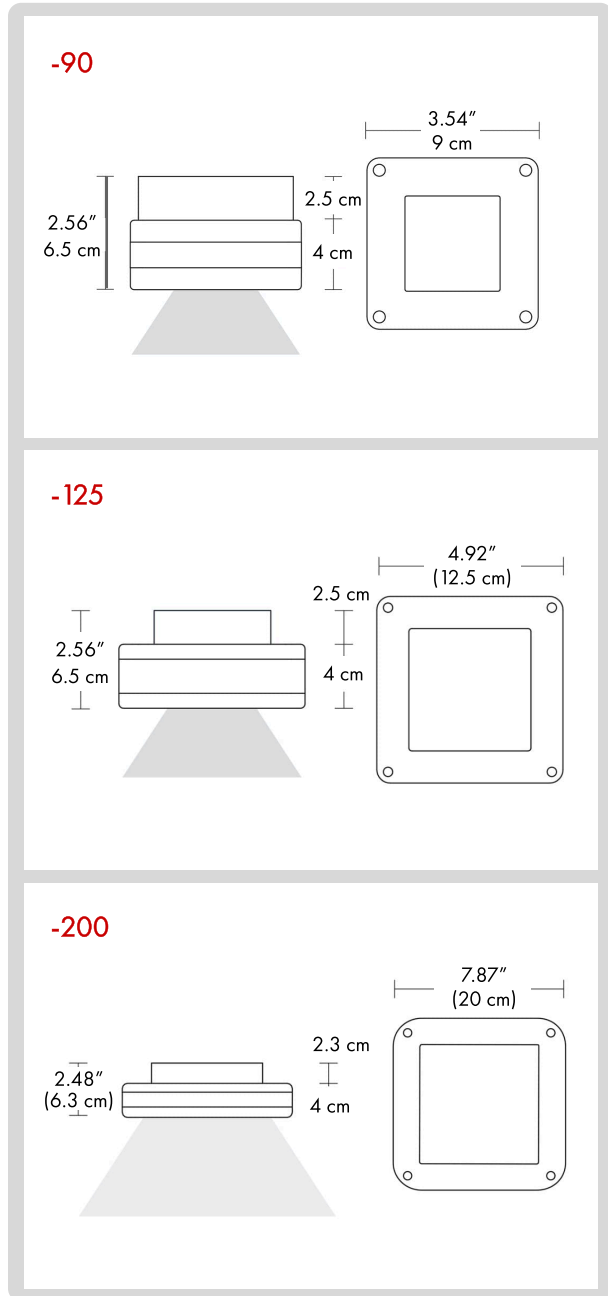

FIXTURE TYPE: _____

PROJECT NAME: _____

HOW TO ORDER:

CODE:

**Example:
CODE: BB-1208.00LVMT-GH-90-DIM-19**

BB-1208.00LVMT
-GH-90-DIM-19

1 MODELS:

-90

DIMENSIONS:

Width - W: 3.54" (9 cm)
Length - L: 3.54" (9 cm)
Depth - P: 2.56" (6.5 cm)

LIGHT SOURCE:

-L1 LED / 1 x 8W / 3000K / 1 x 740 lm / 110-277V
-L2 LED / 1 x 8W / 4000K / 1 x 790 lm / 110-277V

BEAM ANGLE: 29°

-125

DIMENSIONS:

Width - W: 4.92" (12.5 cm)
Length - L: 4.92" (12.5 cm)
Depth - P: 2.56" (6.5 cm)

LIGHT SOURCE:

-L1 LED / 1 x 20W / 3000K / 1 x 1933 lm / 110-277V
-L2 LED / 1 x 20W / 4000K / 1 x 2065 lm / 110-277V

BEAM ANGLE: 42°

-200

DIMENSIONS:

Width - W: 7.87" (20 cm)
Length - L: 7.87" (20 cm)
Depth - P: 2.48" (6.3 cm)

LIGHT SOURCE:

-L1 LED / 1 x 18.3W / 3000K / 1 x 2638 lm / 110-277V
-L2 LED / 1 x 18.3W / 4000K / 1 x 2836 lm / 110-277V

BEAM ANGLE: 45°

THINK BOLLARD - THINK BULLARD

sales@gordonbullard.com

www.bullardbollards.com

1-877-964-4646

991 South Gull Lake Dr

Richland, MI 49083

USA