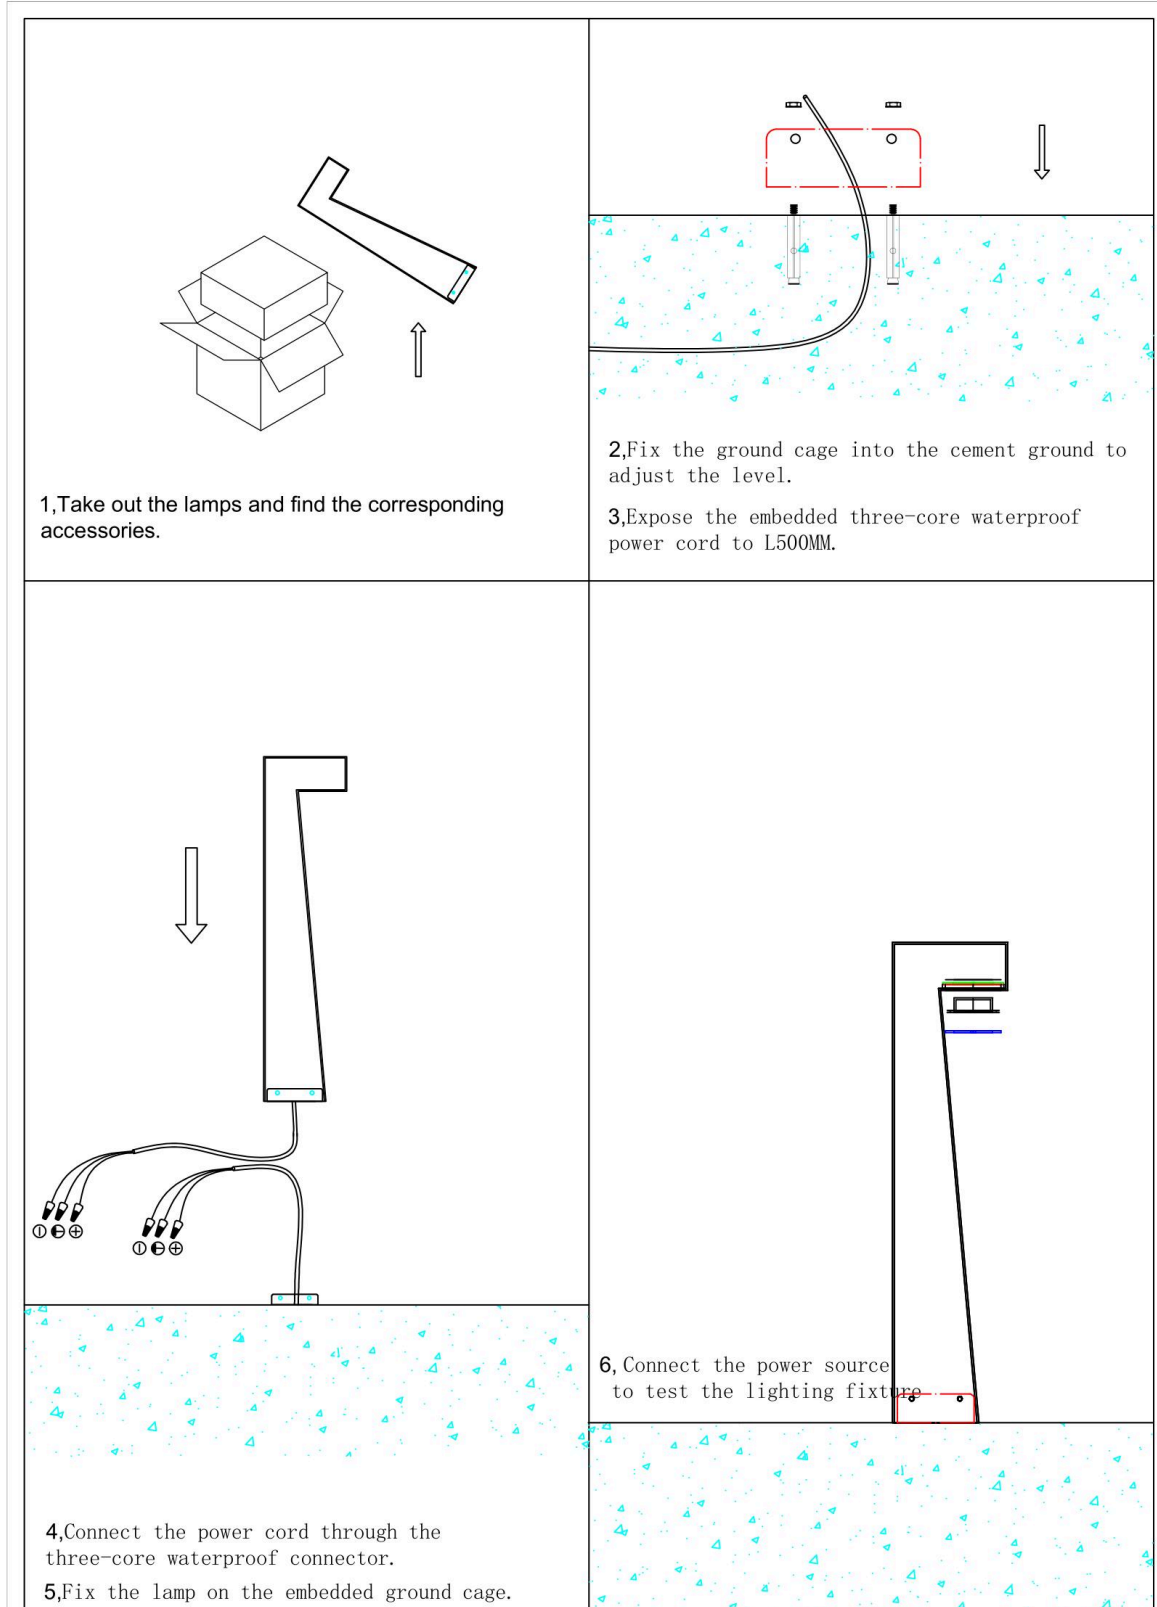

**BULLARD
BOLLARDS**
Think Bollard Think Bullard

ECHO BOLLARD

INSTALLATION TYPE:
SURFACE-MOUNT

sales@gordonbullard.com
www.bullardbollards.com
 1 877-964-4646

991 South Gull Lake Dr.
 Richland, MI 49083
 USA