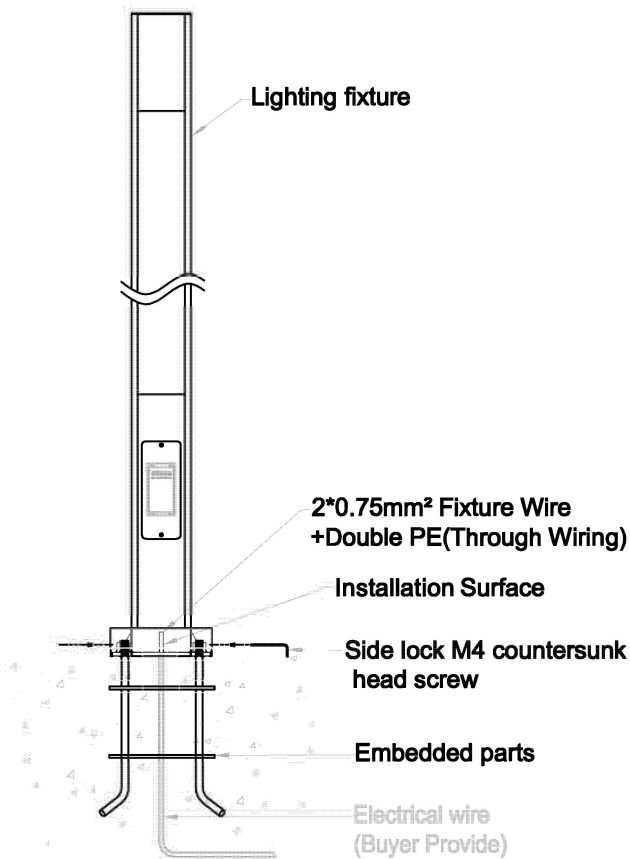

BULLARD
BOLLARDS

TANGO BOLLARD FROSTED

sales@gordonbullard.com
www.bullardbollards.com
1-877-964-4646

991 South Gull Lake Dr
Richland, MI 49083
USA

1. Fix the embedded parts to the installation position.

2. Install the mounting plate onto the embedded parts.

3. Connect the wires with waterproof connectors as shown.

**WARNING:**

- The safety of this fixture is guaranteed only if you comply with these instructions.
- The appliance must not be tampered with or transformed and it must be installed and used as supplied and in compliance with the national rules on installations.
- Switch-off the power supply before carrying out any maintenance operations. hot plug-in is not allow and may cause damage to the luminaire.
- Installation and service must be performed by qualified service personnel.
- Any non-compliant installations will invalidate all forms of guarantee.