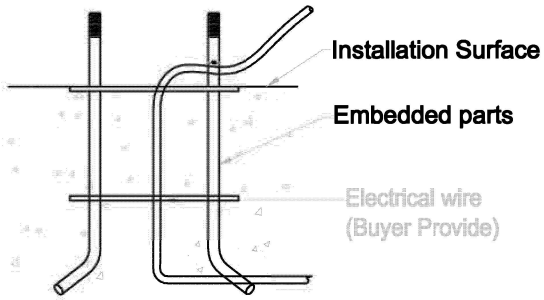

BULLARD
BOLLARDS

TANGO BOLLARD FROSTED

sales@gordonbullard.com
www.bullardbollards.com
1-877-964-4646

991 South Gull Lake Dr
Richland, MI 49083
USA

1. Fix the embedded parts to the installation position.

2. Install the mounting plate onto the embedded parts.

3. Connect the wires with waterproof connectors as shown.

**WARNING:**

- The safety of this fixture is guaranteed only if you comply with these instructions.
- The appliance must not be tampered with or transformed and it must be installed and used as supplied and in compliance with the national rules on installations.
- Switch-off the power supply before carrying out any maintenance operations. hot plug-in is not allow and may cause damage to the luminaire.
- Installation and service must be performed by qualified service personnel.
- Any non-compliant installations will invalidate all forms of guarantee.