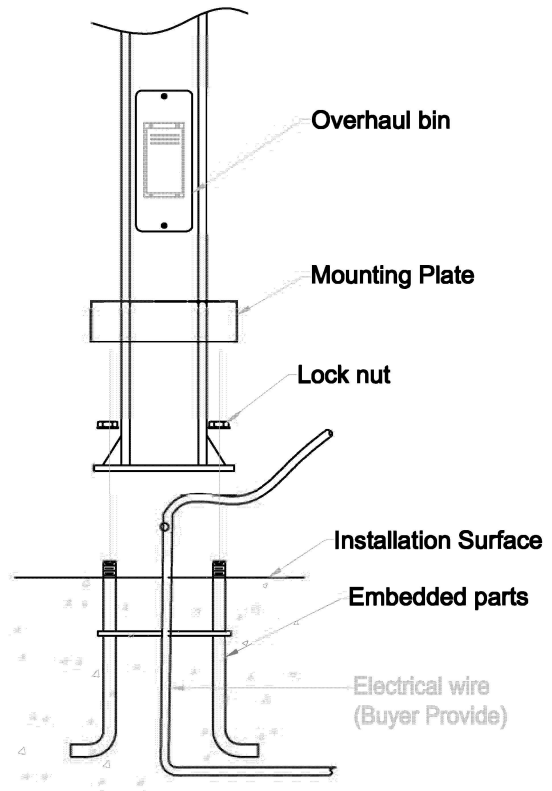

BULLARD
BOLLARDS

TANGO BOLLARD FROSTED

sales@gordonbullard.com
www.bullardbollards.com
1-877-964-4646

991 South Gull Lake Dr
Richland, MI 49083
USA

1. Fix the embedded parts to the installation position.

2. Install the mounting plate onto the embedded parts.

3. Connect the wires with waterproof connectors as shown.

**WARNING:**

- The safety of this fixture is guaranteed only if you comply with these instructions.
- The appliance must not be tampered with or transformed and it must be installed and used as supplied and in compliance with the national rules on installations.
- Switch-off the power supply before carrying out any maintenance operations. hot plug-in is not allow and may cause damage to the luminaire.
- Installation and service must be performed by qualified service personnel.
- Any non-compliant installations will invalidate all forms of guarantee.