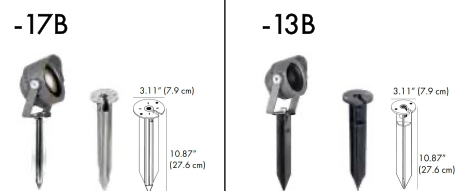

FIXTURE TYPE: _____

PROJECT NAME: _____

NOTES:

HOW TO ORDER:

CODE:

Example:
CODE: BB-BRL-KPG-SPT-XXX-XXX-XXX-XXX

BB-BRL-KPG-SPT-B3BG0127-K30-KAP7008-B55-15-B-17B-CA3045

4 BEAM ANGLE:

available only for -B3BG0127 model		available only for -B3BH0129 model		available only for -B3BI0170 model	
-B55-15	15°	-B56-15	15°	-B57-12	12°
-B55-24	24°	-B56-24	24°	-B57-25	25°
-B55-38	38°	-B56-38	38°	-B57-36	36°
-B55-45	45°	-B56-45	45°	-B57-45	45°
-B55-60	60°	-B56-60	60°	-B57-60	60°

5 WATER PROOF SOLUTION: (optional)

- **A Water-Stopper (Included)**
  A IP-66 water-stopper is added in the end of luminaires as standard assembly which is also an important system for water resistance.
- **-B IP67 Jiffy quick plug/socket connector (Option)**
  A IP-67 connector is as an optional assembly and ensures that water vapor will not enter into luminaires directly.

6 ACCESSORIES:

SPIKE (STAINLESS STEEL / PC-ABS alloys)

ROUND SURFACE MOUNTING BASE

sales@gordonbullard.com
www.bullardbollards.com
1-877-964-4646

991 South Gull Lake Dr
Richland, MI 49083
USA