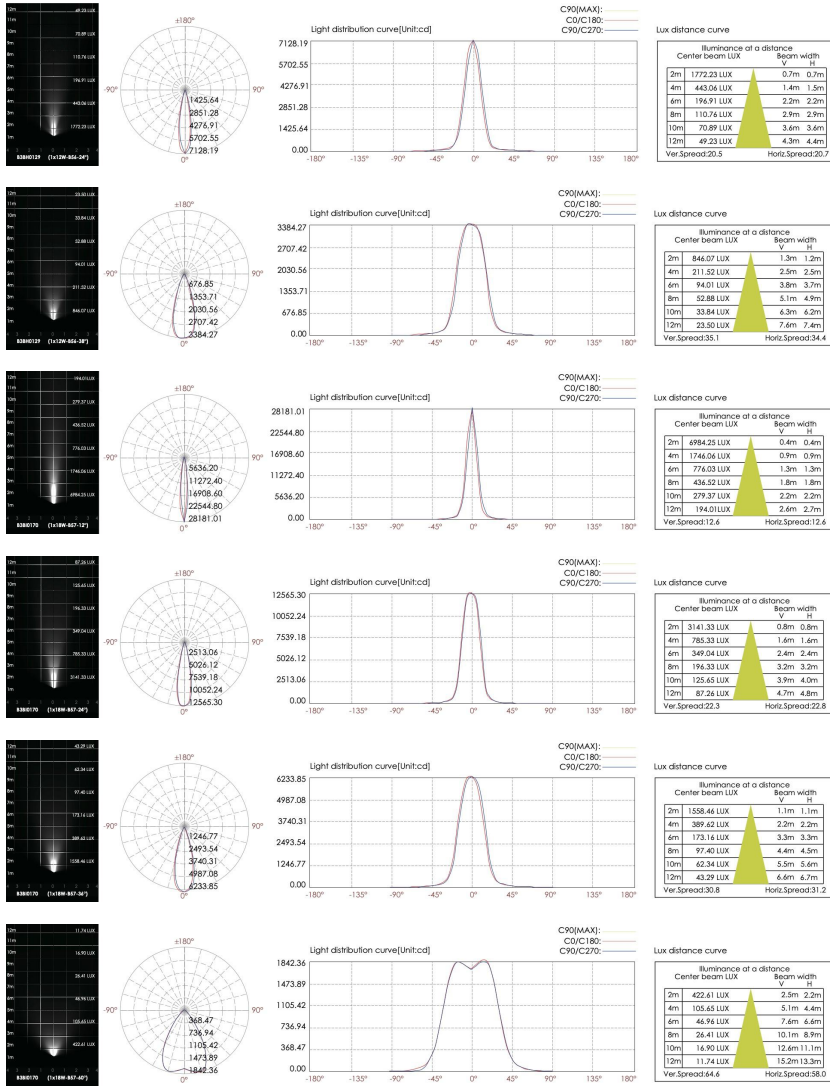

HOW TO ORDER:

CODE:

Example:
CODE: BB-BRL-KPG-SPT-XXX-XXX-XXX-XXX

BB-BRL-KPG-SPT-B3BG0127-K30-KAP7008-B55-15-B-17B-CA3045