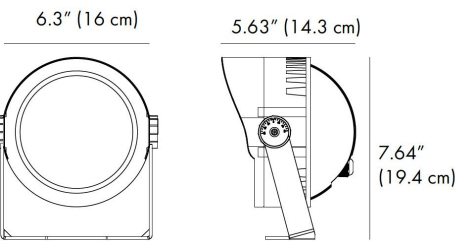

FIXTURE TYPE: _____

PROJECT NAME: _____

NOTES:

HOW TO ORDER:

CODE:

Example:
CODE: BB-BRL-KPG-SPT-XXX-XXX-XXX-XXX

BB-BRL-KPG-SPT-B3BG0127-
K30-KAP7008-B55-15-B-17B
-CA3045

1 MODELS:

CODE -B3BG0127

DIMENSIONS:

Diameter - Ø: 3.54" (9 cm)
Height - H: 4.88" (12.4 cm)
Length - L: 4.02" (10.2 cm)

LIGHT SOURCE:

LED / 1 x 6W / 65 mA / 500 lm / 110-277V

CODE -B3BH0129

DIMENSIONS:

Diameter - Ø: 5.12" (13 cm)
Height - H: 7.09" (18 cm)
Length - L: 5.98" (15.2 cm)

LIGHT SOURCE:

LED / 1 x 12W / 114 mA / 1080 lm / 110-277V

CODE -B3BI0170

DIMENSIONS:

Diameter - Ø: 6.3" (16 cm)
Height - H: 7.64" (19.4 cm)
Length - L: 5.63" (14.3 cm)

LIGHT SOURCE:

LED / 1 x 18W / 173 mA / 1800 lm / 110-277V

2 CCT OPTIONS:

-K30 3000K
-CUS Custom on request*

3 FINISH OPTIONS:

-KAP7037 Sanded Dark Gray
-RAL 9005 Sanded Black
-RAL9003 Sanded White

-B3BG0127

-B3BH0129

-B3BI0170

sales@gordonbullard.com
www.bullardbollards.com
1-877-964-4646

991 South Gull Lake Dr
Richland, MI 49083
USA