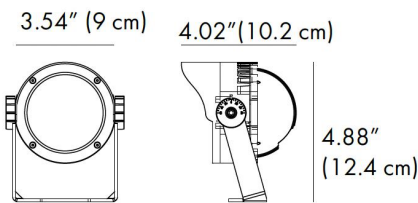

FIXTURE TYPE: _____

PROJECT NAME: _____

NOTES:

HOW TO ORDER:

CODE:

Example:
CODE: BB-BRL-KPG-SPT-XXX-XXX-XXX-XXX

BB-BRL-KPG-SPT-B3BG0127-
K30-KAP7008-B55-15-B-17B
-CA3045

1 MODELS:

CODE -B3BG0127

DIMENSIONS:

Diameter - Ø: 3.54" (9 cm)
Height - H: 4.88" (12.4 cm)
Length - L: 4.02" (10.2 cm)

LIGHT SOURCE:

LED / 1 x 6W / 65 mA / 500 lm / 110-277V

CODE -B3BH0129

DIMENSIONS:

Diameter - Ø: 5.12" (13 cm)
Height - H: 7.09" (18 cm)
Length - L: 5.98" (15.2 cm)

LIGHT SOURCE:

LED / 1 x 12W / 114 mA / 1080 lm / 110-277V

CODE -B3BI0170

DIMENSIONS:

Diameter - Ø: 6.3" (16 cm)
Height - H: 7.64" (19.4 cm)
Length - L: 5.63" (14.3 cm)

LIGHT SOURCE:

LED / 1 x 18W / 173 mA / 1800 lm / 110-277V

2 CCT OPTIONS:

-K30 3000K
-CUS Custom on request*

3 FINISH OPTIONS:

-KAP7037 Sanded Dark Gray
-RAL 9005 Sanded Black
-RAL9003 Sanded White

-B3BG0127