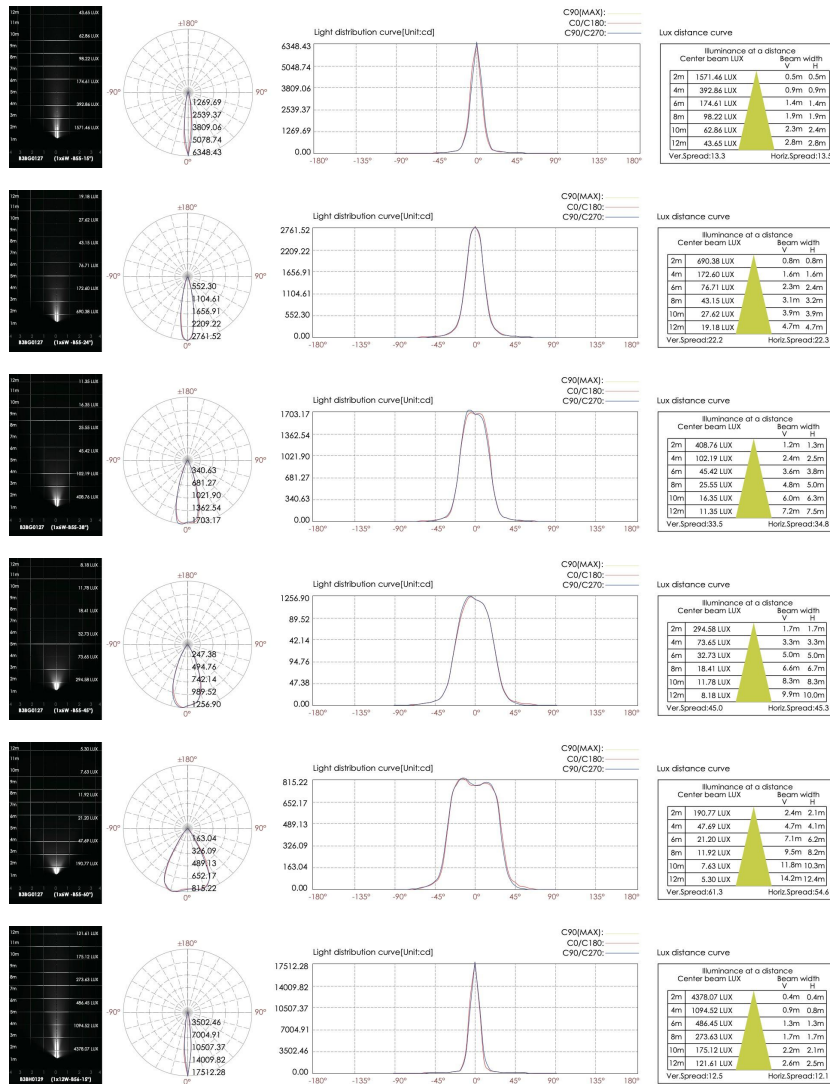

8 PHOTOMETRIC INFO:

sales@gordonbullard.com
www.bullardbollards.com
1-877-964-4646

991 South Gull Lake Dr
Richland, MI 49083
USA