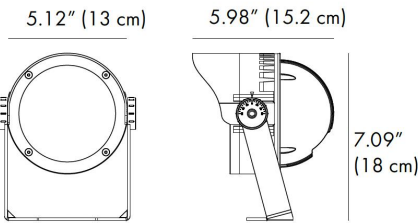

FIXTURE TYPE: _____

PROJECT NAME: _____

NOTES:

HOW TO ORDER:

CODE:

Example:
CODE: BB-BRL-KPG-SPT-XXX-XXX-XXX-XXX

BB-BRL-KPG-SPT-B3BG0127-
K30-KAP7008-B55-15-B-17B
-CA3045

1 MODELS:

CODE -B3BG0127

DIMENSIONS:

Diameter - Ø: 3.54" (9 cm)
Height - H: 4.88" (12.4 cm)
Length - L: 4.02" (10.2 cm)

LIGHT SOURCE:

LED / 1 x 6W / 65 mA / 500 lm / 110-277V

CODE -B3BH0129

DIMENSIONS:

Diameter - Ø: 5.12" (13 cm)
Height - H: 7.09" (18 cm)
Length - L: 5.98" (15.2 cm)

LIGHT SOURCE:

LED / 1 x 12W / 114 mA / 1080 lm / 110-277V

CODE -B3BI0170

DIMENSIONS:

Diameter - Ø: 6.3" (16 cm)
Height - H: 7.64" (19.4 cm)
Length - L: 5.63" (14.3 cm)

LIGHT SOURCE:

LED / 1 x 18W / 173 mA / 1800 lm / 110-277V

2 CCT OPTIONS:

-K30 3000K
-CUS Custom on request*

3 FINISH OPTIONS:

-KAP7037 Sanded Dark Gray
-RAL 9005 Sanded Black
-RAL9003 Sanded White

-B3BG0127

-B3BH0129

-B3BI0170

sales@gordonbullard.com
www.bullardbollards.com
1-877-964-4646

991 South Gull Lake Dr
Richland, MI 49083
USA