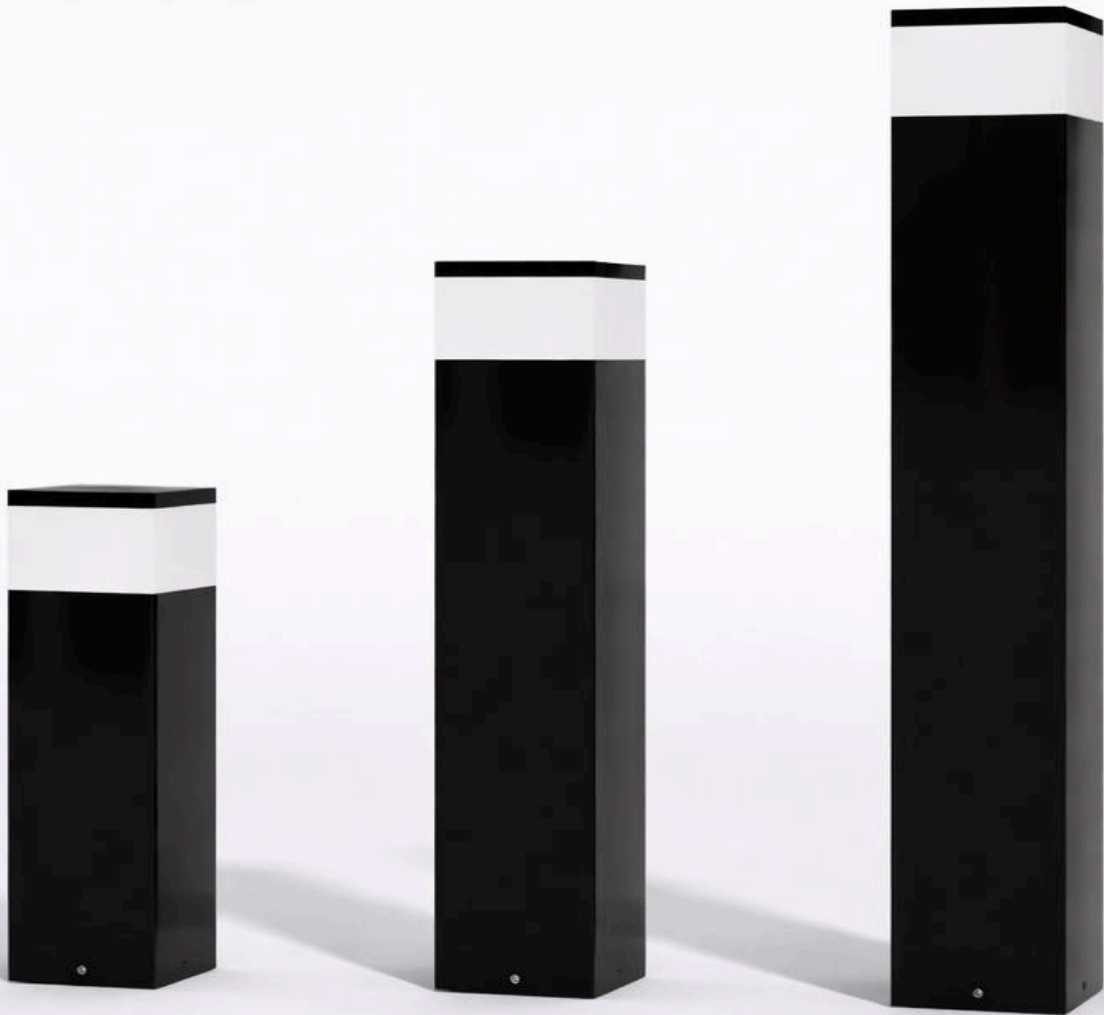

**BULLARD
BOLLARDS**
Think Bollard Think Bullard

BODY
BB-BDY-BL

**BULLARD
BOLLARDS**
Think Bullard Think Bullard

**CODE:
BB-BDY-BL**

FIXTURE TYPE: _____

PROJECT NAME: _____

GENERAL INFORMATION:

The BODY series from Bullard Bollards is a modern, custom-grade outdoor lighting solution available in three heights with a sleek 5.9" square profile. Made from stainless steel or aluminum, it features 360° LED lighting (18W / 2160 lm / CRI 90), a durable PMMA lens, and an IP66 rating for outdoor durability. It supports 110-277V, operates in temperatures from -22°F to 122°F, and comes in multiple finishes and CCT options (2700K–4000K). Dimming options include 0-10V, Casambi, Lutron, DALI, or non-dimmable configurations.

3	BODY MATERIAL:	
----------	-----------------------	--

- SS Stainless Steel
- AL Aluminum

4	LIGHT SOURCE:	
----------	----------------------	--

LED / 18 W / 2160 lm / CRI 90

5	LIGHT DISTRIBUTION:	
----------	----------------------------	--