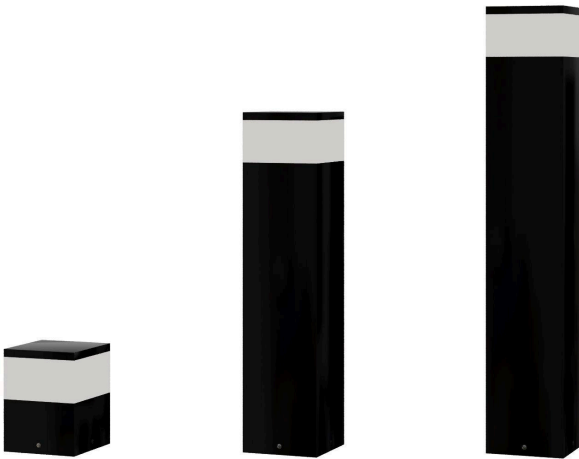

**BULLARD
BOLLARDS**
Think Bollard Think Bullard

BODY
BB-BDY-BL

**BULLARD
BOLLARDS**
Think Bullard Think Bullard

**CODE:
BB-BDY-BL**

FIXTURE TYPE: _____

PROJECT NAME: _____

GENERAL INFORMATION:

The BODY series from Bullard Bollards is a modern, custom-grade outdoor lighting solution available in three heights with a sleek 5.9" square profile. Made from stainless steel or aluminum, it features 360° LED lighting (18W / 2160 lm / CRI 90), a durable PMMA lens, and an IP66 rating for outdoor durability. It supports 110-277V, operates in temperatures from -22°F to 122°F, and comes in multiple finishes and CCT options (2700K–4000K). Dimming options include 0-10V, Casambi, Lutron, DALI, or non-dimmable configurations.

3	BODY MATERIAL:	
----------	-----------------------	--

- SS Stainless Steel
- AL Aluminum

4	LIGHT SOURCE:	
----------	----------------------	--

LED / 18 W / 2160 lm / CRI 90

5	LIGHT DISTRIBUTION:	
----------	----------------------------	--