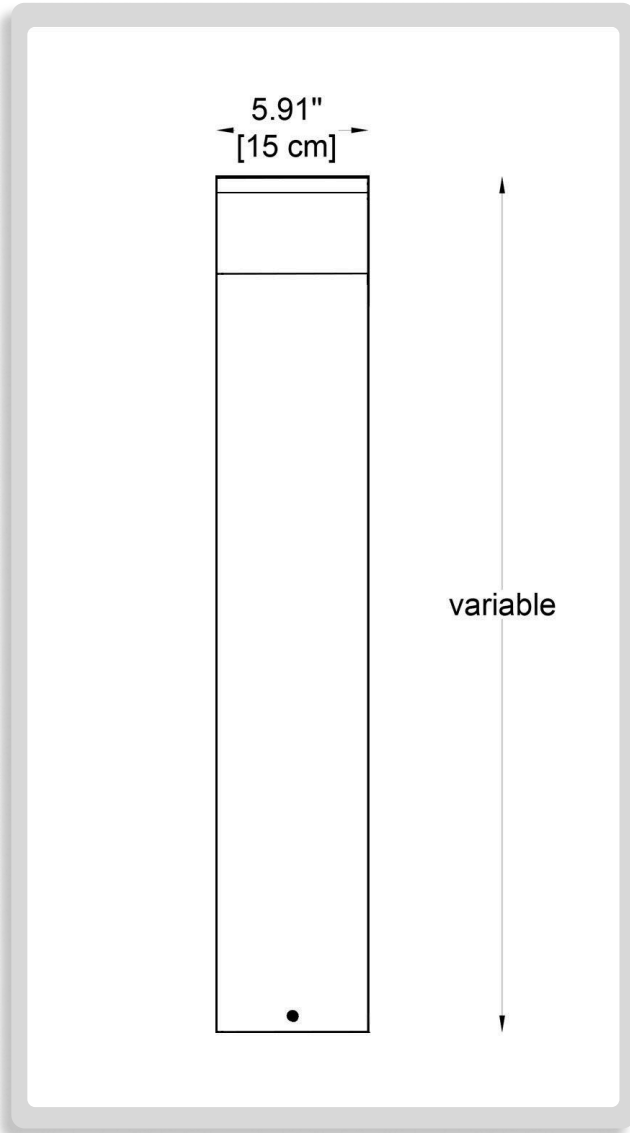

FIXTURE TYPE: _____

PROJECT NAME: _____

HOW TO ORDER:

CODE:

Example: CODE: BB-BDY-BL-H1-SS-35K-WH-DIM	BB-BDY-BL-H1-SS-35K-WH-DIM

1	BODY HEIGHT:	

- -H1 H: 7.68" (19.5 cm)
- -H2 H: 25.4" (64.5 cm)
- -H3 H: 33.3" (84.5 cm)

2	LENGTH & WIDTH:	

L/W: 5.9" (15 cm)

3	BODY MATERIAL:	

- -SS Stainless Steel
- -AL Aluminum

4	LIGHT SOURCE:	

LED / 18 W / 2160 lm / CRI 90

5	LIGHT DISTRIBUTION:	

360°

6	CCT:	

- -K27 2700K
- -K30 3000K
- -K35 3500K
- -K40 4000K

7	FINISH OPTIONS:	

- -WH White (RAL 9010) ●
- -GR Green (RAL 6010) ●
- -CO Corten (RAL 8023) ●
- -LGR Light Grey (RAL 7047) ●
- -DGR Dark Grey (RAL 7021) ●
- -BL Black (RAL 9005) ●
- -CUS Custom on request* ●

THINK BOLLARD - THINK BULLARD

sales@gordonbullard.com
www.bullardbollards.com
1-877-964-4646

991 South Gull Lake Dr
Richland, MI 49083
USA