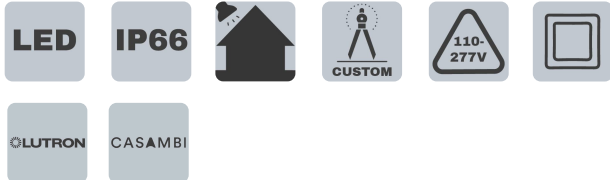

FIXTURE TYPE: _____

PROJECT NAME: _____

HOW TO ORDER:

CODE:

Example: CODE: BB-BDY-BL-H1-SS-35K-WH-DIM	BB-BDY-BL-H1-SS-35K-WH-DIM

1	BODY HEIGHT:	

- -H1 H: 7.68" (19.5 cm)
- -H2 H: 25.4" (64.5 cm)
- -H3 H: 33.3" (84.5 cm)

2	LENGTH & WIDTH:	

L/W: 5.9" (15 cm)

3	BODY MATERIAL:	

- -SS Stainless Steel
- -AL Aluminum

4	LIGHT SOURCE:	

LED / 18 W / 2160 lm / CRI 90

5	LIGHT DISTRIBUTION:	

360°

6	CCT:	

- -K27 2700K
- -K30 3000K
- -K35 3500K
- -K40 4000K

7	FINISH OPTIONS:	

- -WH White (RAL 9010) ●
- -GR Green (RAL 6010) ●
- -CO Corten (RAL 8023) ●
- -LGR Light Grey (RAL 7047) ●
- -DGR Dark Grey (RAL 7021) ●
- -BL Black (RAL 9005) ●
- -CUS Custom on request* ●

THINK BOLLARD - THINK BULLARD

sales@gordonbullard.com
www.bullardbollards.com
1-877-964-4646

991 South Gull Lake Dr
Richland, MI 49083
USA