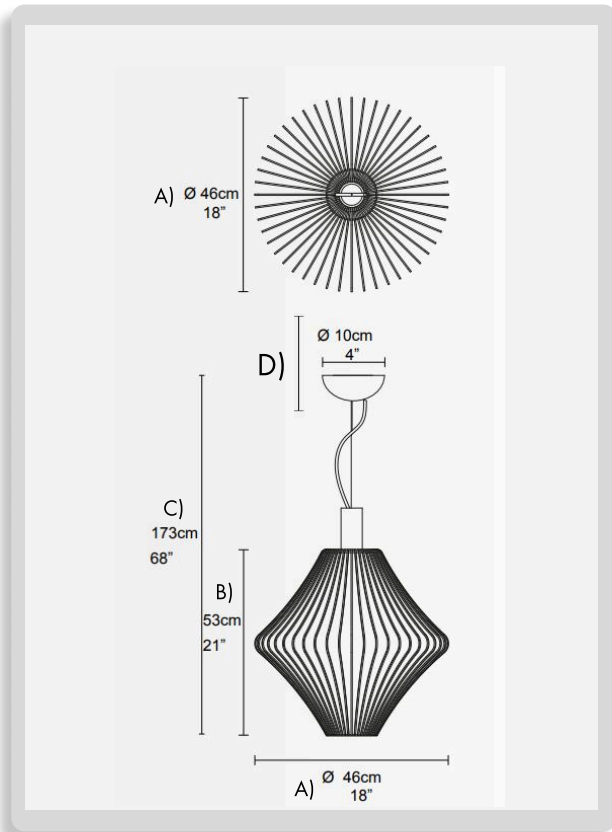

FIXTURE TYPE: _____

PROJECT NAME: _____

NOTES:

HOW TO ORDER:

CODE:

**Example:
CODE: BB-D0081-MI-L-V2806**

**BB-D0081-
MI-L-V2806**

1 MODELS:

-L

DIMENSIONS:

- A) Diameter - Ø: 18" (46 cm)
- B) Height - H: 21" (53 cm)
- C) Max Height - H: 68" (173 cm)
- D) Canopy - Ø: 4" (10 cm)

LIGHT SOURCE:

1 x max 50W | GU10

2 FINISH OPTIONS (FRAME):

- -V1165 ● Coated gold
- -V2721 ● Dark silver
- -V1607 ● Glossy chrome
- -V2806 ● Glossy copper

THINK BOLLARD - THINK BULLARD

sales@gordonbullard.com
www.bullardbollards.com
1-877-964-4646

991 South Gull Lake Dr
Richland, MI 49083
USA