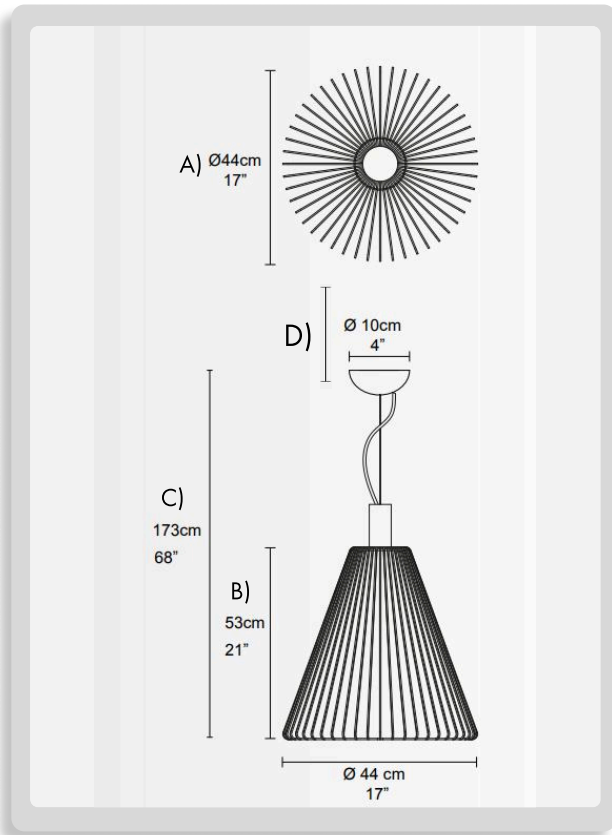

FIXTURE TYPE: _____

PROJECT NAME: _____

NOTES:

HOW TO ORDER:

CODE:

**Example:
CODE: BB-D0081-MI-M-V2806**

**BB-D0081-
MI-M-V2806**

1 MODELS:

-M

DIMENSIONS:

- A) Diameter - Ø: 17" (44 cm)
- B) Height - H: 21" (53 cm)
- C) Max Height - H: 68" (173 cm)
- D) Canopy - Ø: 4" (10 cm)

LIGHT SOURCE:

1 x max 50W | GU10

2 FINISH OPTIONS (FRAME):

- -V1165 ● Coated gold
- -V2721 ● Dark silver
- -V1607 ● Glossy chrome
- -V2806 ● Glossy copper

THINK BOLLARD - THINK BULLARD

sales@gordonbullard.com
www.bullardbollards.com
1-877-964-4646

991 South Gull Lake Dr
Richland, MI 49083
USA