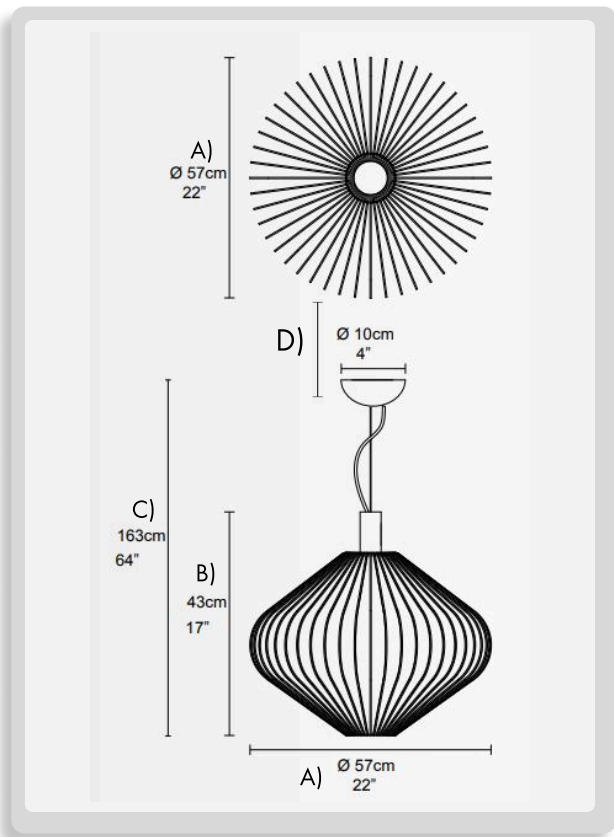

FIXTURE TYPE: _____

PROJECT NAME: _____

NOTES:

HOW TO ORDER:

CODE:

**Example:
CODE: BB-D0081-MI-S-V2806**

**BB-D0081-
MI-S-V2806**

1 MODELS:

-S

DIMENSIONS:

- A) Diameter - Ø: 22" (57 cm)
- B) Height - H: 17" (43 cm)
- C) Max Height - H: 64" (163 cm)
- D) Canopy - Ø: 4" (10 cm)

LIGHT SOURCE:

1 x max 50W | GU10

2 FINISH OPTIONS (FRAME):

- -V1165 ● Coated gold
- -V2721 ● Dark silver
- -V1607 ● Glossy chrome
- -V2806 ● Glossy copper

THINK BOLLARD - THINK BULLARD

sales@gordonbullard.com
www.bullardbollards.com
1-877-964-4646

991 South Gull Lake Dr
Richland, MI 49083
USA