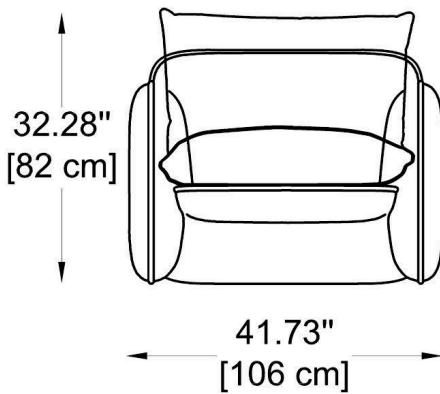

FIXTURE TYPE: _____

PROJECT NAME: _____

NOTES:
_____

HOW TO ORDER:

CODE:

Example:
CODE: BB-MAA075-SD-MW-CW

BB-MAA075-SD-MW-CW

GENERAL INFORMATION:

The woven leather is the main feature of the texture of Mara, a lounge armchair designed by Lorenza Bozzoli. This unique texture matches perfectly with the fabric cushions, waterproof and available for outdoor spaces. The comfortable seat of Mara is suitable for contract projects in rooftop, gardens and indoor or outdoor spaces. Mara is a collection composed of Mara Sofa sofa and Mara Pouf little pouf.

FIXTURE TYPE:

Non-Illumination Furniture / Armchair

MATERIAL:

Polyethylene

DIMENSIONS:

L: 37.01" (94 cm) x H: 32.28" (82 cm) x W: 41.73" (106 cm)

FINISH OPTIONS:

STANDARD COLOURS:

- -MW Milky White ☐
- -JB Jet Black ☐
- -EG Elephant Grey ☐
- -CB Chocolate Brown ☐
- -AG Argil Grey ☐
- -DG Dove Grey ☐

SPECIAL COLOURS

- -ML Mahogany Leather ☐
- -SL Saddle Leather ☐

ACCESSORIES (included):

CUSHION

Material:

Wadding and rubber with outdoor waterproof acrylic cover (removable)

Finish Options

- -CW Cotton White ☐
- -RB River Blue ☐
- -EO Earth Orange ☐
- -DS Dune Sand ☐
- -LB London Brown ☐

THINK BOLLARD - THINK BULLARD

sales@gordonbullard.com
www.bullardbollards.com
1-877-964-4646

991 South Gull Lake Dr
Richland, MI 49083
USA