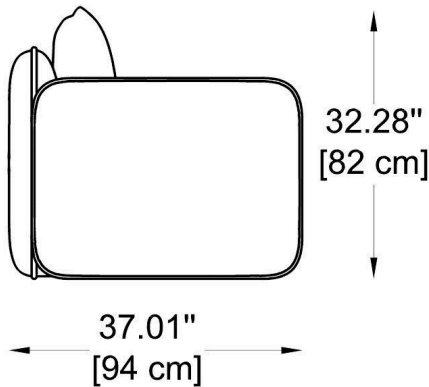

FIXTURE TYPE: _____

PROJECT NAME: _____

NOTES:
_____

HOW TO ORDER:

CODE:

Example:
CODE: BB-MAA075-SD-MW-CW

BB-MAA075-SD-MW-CW

GENERAL INFORMATION:

The woven leather is the main feature of the texture of Mara, a lounge armchair designed by Lorenza Bozzoli. This unique texture matches perfectly with the fabric cushions, waterproof and available for outdoor spaces. The comfortable seat of Mara is suitable for contract projects in rooftop, gardens and indoor or outdoor spaces. Mara is a collection composed of Mara Sofa sofa and Mara Pouf little pouf.

FIXTURE TYPE:

Non-Illumination Furniture / Armchair

MATERIAL:

Polyethylene

DIMENSIONS:

L: 37.01" (94 cm) x H: 32.28" (82 cm) x W: 41.73" (106 cm)

FINISH OPTIONS:

STANDARD COLOURS:

- -MW Milky White ☐
- -JB Jet Black ☐
- -EG Elephant Grey ☐
- -CB Chocolate Brown ☐
- -AG Argil Grey ☐
- -DG Dove Grey ☐

SPECIAL COLOURS

- -ML Mahogany Leather ☐
- -SL Saddle Leather ☐

ACCESSORIES (included):

CUSHION

Material:

Wadding and rubber with outdoor waterproof acrylic cover (removable)

Finish Options

- -CW Cotton White ☐
- -RB River Blue ☐
- -EO Earth Orange ☐
- -DS Dune Sand ☐
- -LB London Brown ☐

THINK BOLLARD - THINK BULLARD

sales@gordonbullard.com
www.bullardbollards.com
1-877-964-4646

991 South Gull Lake Dr
Richland, MI 49083
USA