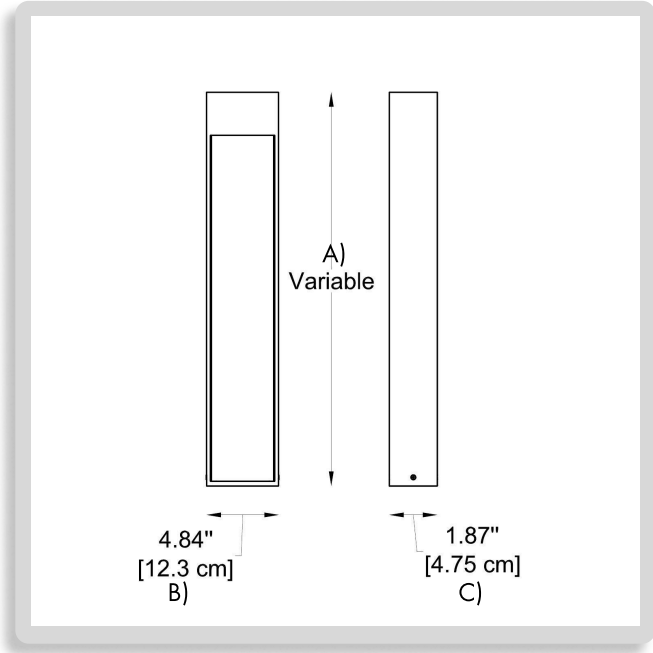

FIXTURE TYPE: _____

PROJECT NAME: _____

NOTES:

☐ LED
☐ IP65
☐ [Symbol]
☐ [House Icon]
☐ [Screwdriver Icon] STANDARD
☐ 110-277V
☐ [Lutron Icon] LUTRON
☐ CASAMBI
☐ DALI

HOW TO ORDER: _____ CODE: _____

Example:
CODE: BB-OMO-GLC-S-27K-DIM-IN   **BB-OMO-GLC-S-27K-DIM-IN**

1 DIMENSIONS:

-S
A) Height - H: 7.87" (20 cm)
B) Length - L: 4.84" (12.3 cm)
C) Width - W: 1.87" (4.75 cm)

-M
A) Height - H: 13.78" (35 cm)
B) Length - L: 4.84" (12.3 cm)
C) Width - W: 1.87" (4.75 cm)

-L
A) Height - H: 23.62" (60 cm)
B) Length - L: 4.84" (12.3 cm)
C) Width - W: 1.87" (4.75 cm)

2 LIGHT SOURCE:

LED / 3W / 110-277V / CRI 90

3 CCT:

-27K 2700K
-30K 3000K
-40K 4000K

4 DIMMING OPTIONS:

-NON NON-Dimmable
-DIM 0-10V
-CAS Casambi
-LUT Lutron
-DL DALI

5 FINISH OPTIONS:

-IN Inox ☐
-BT Browntech ☐
-NB Natural Black ☐

THINK BOLLARD - THINK BULLARD

sales@gordonbullard.com
www.bullardbollards.com
1-877-964-4646

991 South Gull Lake Dr
Richland, MI 49083
USA