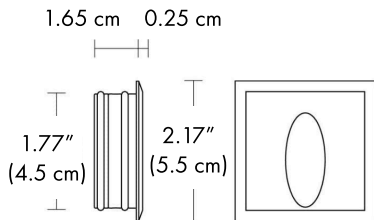

PROJECT NAME: _____

NOTES:

CONTROL:

Dim based on driver

BEAM ANGLE / LIGHT DISTRIBUTION / BEAM DIRECTIONABILITY:

89° x 88° x 45° Asymmetric flood (wall washer) Fixed optics

CABLE ENTRY:

Cable gland PE-LD 5.2mm

HOW TO ORDER:

CODE:

Example:
CODE: BB-1439.00BAXO-GH-32-L1-350-DIM

BB-1439.00BAXO
-GH-32-L1-350-DIM

1 MODELS:

-32
Width / Length - W/L: 1.26" (3.2 cm)

-45
Width / Length - W/L: 1.77" (4.5 cm)

-55
Width / Length - W/L: 2.17" (5.5 cm)