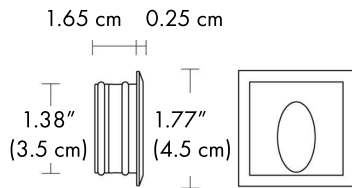

FIXTURE TYPE: _____

PROJECT NAME: _____

-32

-45

-55

HOW TO ORDER:

CODE:

Example:
CODE: BB-1439.00BAXO-GH-32-L1-350-DIM

BB-1439.00BAXO
-GH-32-L1-350-DIM

1 MODELS:

-32
Width / Length - W/L: 1.26" (3.2 cm)

-45
Width / Length - W/L: 1.77" (4.5 cm)

-55
Width / Length - W/L: 2.17" (5.5 cm)

2 LIGHT SOURCE:

-L1 LED / 1 x 1W / 3000K / 1 x 122 lm
-L2 LED / 1 x 1W / 4000K / 1 x 130 lm

3 CONTROL GEAR/OPERATION RANGE:

-24V 24 V DC
-350 350 mA

4 FINISH OPTIONS:

Stainless steel

5 DIMMING OPTIONS:

-NON NON-Dimmable
-DIM 0-10V
-CAS Casambi
-DAL Dali

6 ACCESSORIES:

-AC205-IP66
IP66 remote power supply box

-AC297
Wall recessed rough-in housing 503

-AC212
Drywall Springs Segno/Point

-AC612
Rough-in housing 50x105

THINK BOLLARD - THINK BULLARD

sales@gordonbullard.com
www.bullardbollards.com
1-877-964-4646

991 South Gull Lake Dr
Richland, MI 49083
USA