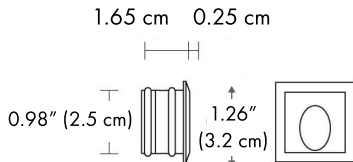

FIXTURE TYPE: _____

PROJECT NAME: _____

-32

-45