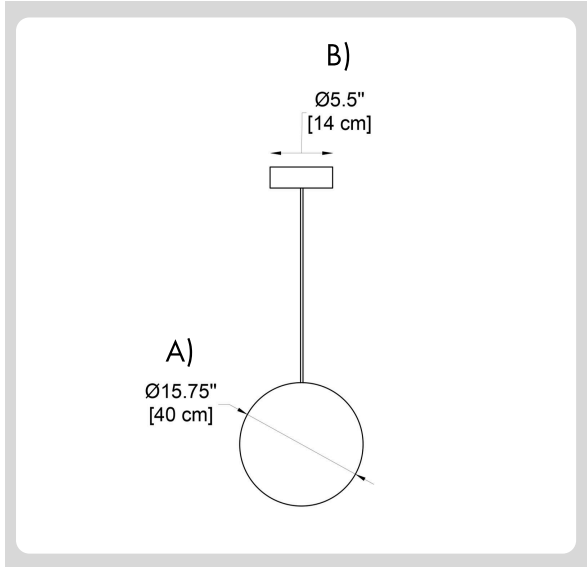

FIXTURE TYPE: _____

PROJECT NAME: _____

HOW TO ORDER:

CODE:

Example:
CODE: BB-GS40-SD-D40-10W-OUT-GF

BB-GS40-SD-
D40-10W-OUT-GF

1 MODEL:

-D40

DIMENSIONS:

A) Diameter - Ø: 15.75" (40 cm)
B) Canopy - Ø: 5.5" (14 cm)

2 LIGHT SOURCE:

-10W

E26 - 1 x max.10W

*Energy saving bulb recommended (not included).

3 LOCATION:

-OUT

OUT (Glossy Finish)

IP55

4 FINISH OPTIONS:

-GF

Glossy Finish

THINK BOLLARD - THINK BULLARD

sales@gordonbullard.com

www.bullardbollards.com

1-877-964-4646

991 South Gull Lake Dr

Richland, MI 49083

USA