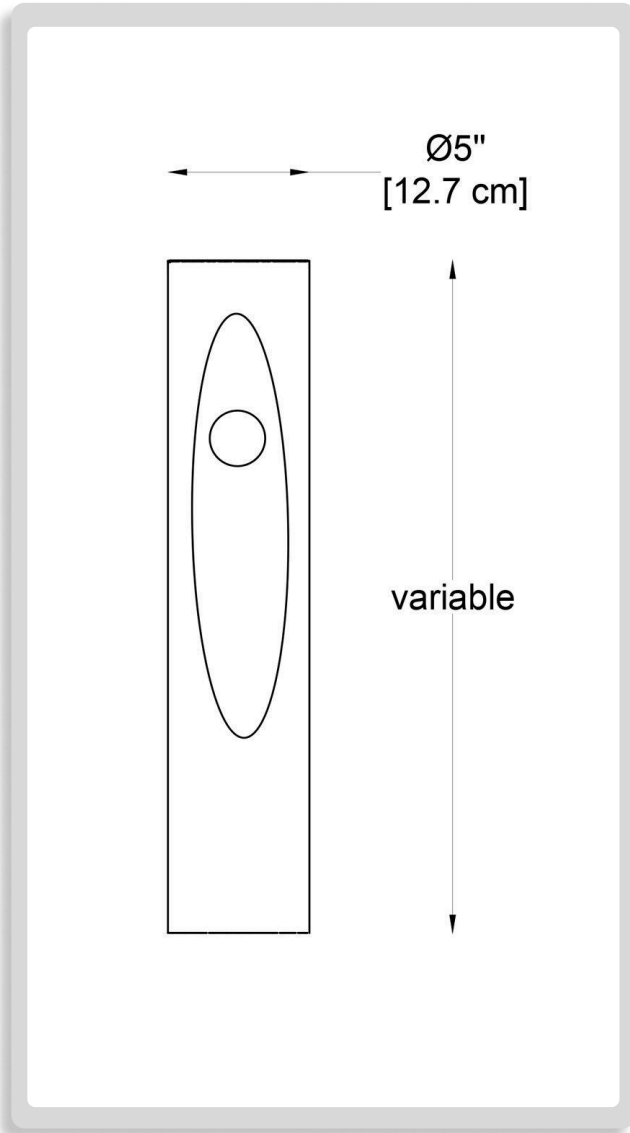

**BULLARD
BOLLARDS**
Think Bollard Think Bullard

FREYA
BB-FRY-BL

**BULLARD
BOLLARDS**
Think Bollard Think Bullard

**CODE:
BB-FRY-BL**

FIXTURE TYPE: _____

PROJECT NAME: _____

GENERAL INFORMATION:

The Bullard Bollards FREYA™ is a stylish, custom-grade outdoor bollard designed with a minimal, elegant form and 360° light output. Available in three heights—21.6", 31.5", and 39.4"—with a 5" diameter, the Freya is built from stainless steel or aluminum and rated IP66 for tough environments. It offers multiple LED options (6W to 15W, up to 1800 lm, CRI 90) and supports 110–277V input. Finish options include standard RAL colors or custom requests, and it operates between -22°F and 122°F. Available in 2700K to 4000K CCTs with dimming options such as 0-10V, Casambi, Lutron, DALI, or non-dimmable.

LIGHT DISTRIBUTION:

90°

THINK BOLLARD - THINK BULLARD

sales@gordonbullard.com
www.bullardbollards.com
1-877-964-4646

991 South Gull Lake Dr
Richland, MI 49083
USA

FIXTURE TYPE: _____

PROJECT NAME: _____

HOW TO ORDER:

CODE:

Example: CODE: BB-FRY-BL-H1-SS-35K-WH-DIM	BB-FRY-BL-H1-SS-35K-WH-DIM
---	----------------------------

1	BODY HEIGHT:	
----------	---------------------	--

- H1 H: 21.6" (55 cm)
- H2 H: 31.5" (80 cm)
- H3 H: 39.4" (100 cm)

2	DIAMETER:	
----------	------------------	--

Ø: 5" (12,7 cm)

3	BODY MATERIAL:	
----------	-----------------------	--

- SS Stainless Steel
- AL Aluminum

4	LIGHT SOURCE:	
----------	----------------------	--