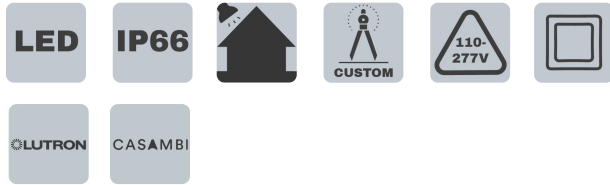

**BULLARD
BOLLARDS**
Think Bollard Think Bullard

FREYA
BB-FRY-BL

**BULLARD
BOLLARDS**
Think Bollard Think Bullard

**CODE:
BB-FRY-BL**

FIXTURE TYPE: _____

PROJECT NAME: _____

GENERAL INFORMATION:

The Bullard Bollards FREYA™ is a stylish, custom-grade outdoor bollard designed with a minimal, elegant form and 360° light output. Available in three heights—21.6", 31.5", and 39.4"—with a 5" diameter, the Freya is built from stainless steel or aluminum and rated IP66 for tough environments. It offers multiple LED options (6W to 15W, up to 1800 lm, CRI 90) and supports 110–277V input. Finish options include standard RAL colors or custom requests, and it operates between -22°F and 122°F. Available in 2700K to 4000K CCTs with dimming options such as 0-10V, Casambi, Lutron, DALI, or non-dimmable.