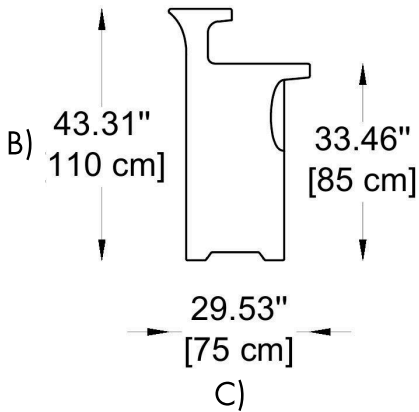

sales@gordonbullard.com
www.bullardbollards.com
1-877-964-4646

991 South Gull Lake Dr
Richland, MI 49083
USA

FIXTURE TYPE: _____

PROJECT NAME: _____

NOTES:

68.11"
[173 cm]
A)

HOW TO ORDER:

CODE:

**Example:
CODE: BB-LPBRB-SD-111-112**

**BB-LPBRB-
SD-111-112**

1 DIMENSIONS:

A) Length - L: 68,11" (173 cm)
B) Height - H: 43,31" (110 cm)
C) Width - W: 29,53" (75 cm)

2 LIGHT SOURCE:

E26 / 2 x max. 15W / 110-277V

3 FINISH OPTION:

Light white

4 WIRING:

Black cable (Length 10 ft.)

5 WEIGHT:

94,79 lb

6 ACCESSORIES: (not-included)

DESKS: