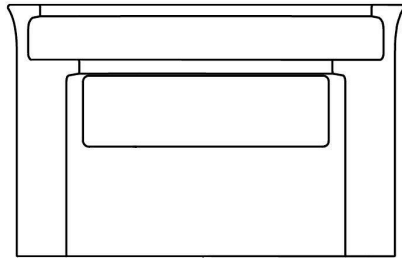

**BULLARD
BOLLARDS**
Think Bollard Think Bullard

BREAK BAR
(ILLUMINATED FURNITURE)

FIXTURE TYPE: _____

PROJECT NAME: _____

NOTES:

GENERAL INFORMATION:

Break Bar is a luminous bar counter, a modern display system, modular and versatile. It is ideal to use as bar counter or reception desk. Thanks to its dimension, Break bar is a useful and complete bar counter that lights up all kinds of spaces, including small areas. It perfectly matches with the other luminous display, as Break Line, Break Corner and Ice Bar. This luminous modular bar counter is ideal for contract and events, for an essential and elegant design. Break Bar is available in lighting white, and it could be customised with logos or images, ensuring a unique, easily identified product.

sales@gordonbullard.com
www.bullardbollards.com
1-877-964-4646

991 South Gull Lake Dr
Richland, MI 49083
USA

FIXTURE TYPE: _____

PROJECT NAME: _____

NOTES:

68.11"
[173 cm]
A)

HOW TO ORDER:

CODE:

**Example:
CODE: BB-LPBRB-SD-111-112**

**BB-LPBRB-
SD-111-112**

1 DIMENSIONS:

A) Length - L: 68,11" (173 cm)
B) Height - H: 43,31" (110 cm)
C) Width - W: 29,53" (75 cm)

2 LIGHT SOURCE:

E26 / 2 x max. 15W / 110-277V