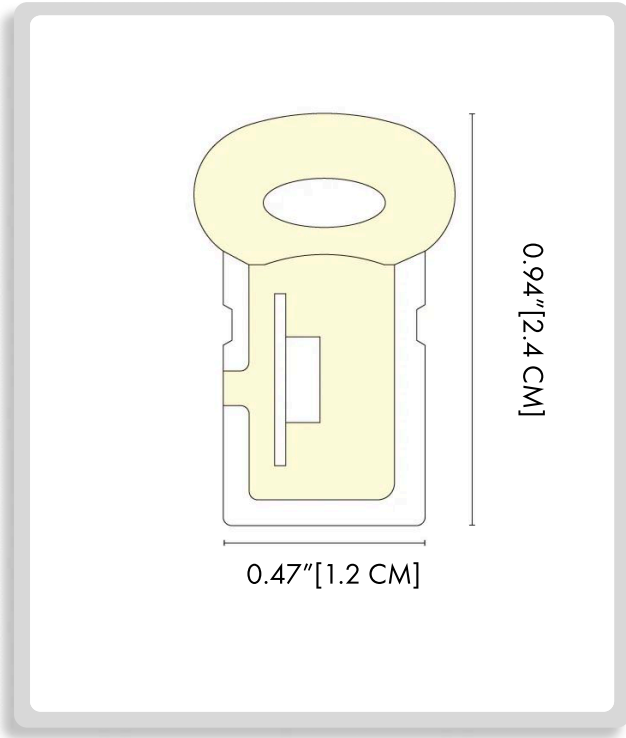

FIXTURE TYPE: _____

PROJECT NAME: _____

HOW TO ORDER:

CODE:

Example:
CODE: BB-SLWLTS-CL-AF1-SLTS-CL-G1-AS-AFS(T)2020A5-1000

BB-SLWLTS-CL-AF1-SLTS-CL-G1-AS-AFS(T)2020A5-1000

1 DIMENSIONS:

A) Length - L: 0.66" (1.7 cm)
B) Height - H: 0.47" (1.2 cm)

2 LIGHT SOURCE:

-AF7-SLTS-CL

	CCT	COLOR RANGE	CRI	INPUT VOLTAGE	RATED CURRENT (A/m)	RATED POWER	MAXIMUM POWER	LUMENS
27K	2700 K	2600-2830K	>90	24V	0.4 (0.12A/ft)	10 (3.05W/ft)	11 (3.35W/ft)	588(179LM/ft)
30K	3000 K	2920-3170K						625(191LM/ft)
40K	4000 K	3770-4220K						708(216LM/ft)
D27K	2700 K	2600-2830K			0.2 (0.06A/ft)	5 (1.53W/ft)	5.5 (1.68W/ft)	290(88LM/ft)
D30K	3000 K	2920-3170K						310(95LM/ft)
D40K	4000 K	3770-4220K						340(104LM/ft)

STANDARD LENGTH	REMARK
10000mm (32.81ft)	16LED/50mm
15000mm (49.21ft)	

-AF8-SLTS-CL

	CCT	COLOR RANGE	CRI	INPUT VOLTAGE	RATED CURRENT (A/m)	RATED POWER	MAXIMUM POWER	LUMENS
D27	2700K	2600-2830K	>90	48V	0.2 (0.06A/ft)	10 (3.05W/ft)	11 (3.35W/ft)	499(152LM/ft)
D30	3000K	2920-3170K						572(174LM/ft)
D40	4000K	3770-4220K						609(186LM/ft)

STANDARD LENGTH	REMARK
20000mm (65.62ft)	32LED/100mm

THINK BOLLARD - THINK BULLARD

sales@gordonbullard.com
www.bullardbollards.com
1-877-964-4646

991 South Gull Lake Dr
Richland, MI 49083
USA