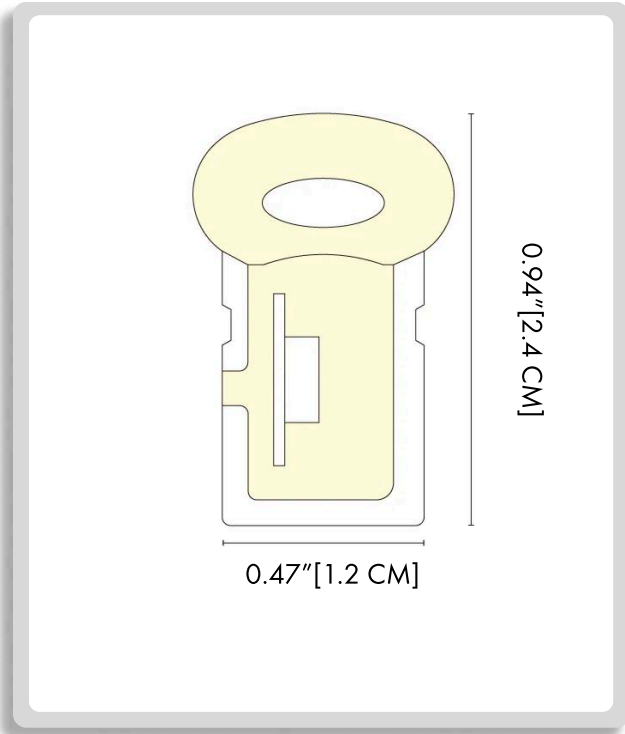

FIXTURE TYPE: _____

PROJECT NAME: _____

HOW TO ORDER:

CODE:

Example:
CODE: BB-SLWLTS-CL-AF1-SLTS-CL-G1-AS-AFS(T)2020A5-1000

BB-SLWLTS-CL-AF1-SLTS-CL-G1-AS-AFS(T)2020A5-1000

1 DIMENSIONS:

A) Length - L: 0.66" (1.7 cm)
B) Height - H: 0.47" (1.2 cm)

2 LIGHT SOURCE:

-AF3-SLTS-CL

	CCT	COLOR RANGE	INPUT VOLTAGE		RATED POWER	MAXIMUM POWER	LUMENS
D27	DMX_x0002_RGB+ 2700K	RGB+(2550-2800K)	24V	0.7 (0.21A/ft)	16.5 (5.03W/ft)	18.1 (5.52W/ft)	141(43LM/ft)
D30	DMX_x0002_RGB+ 3000K	RGB+(2900-3250K)					173(53LM/ft)
D40	DMX_x0002_RGB+ 3000K	RGB+(3900-4350K)					174(53LM/ft)
	DMX- RGB+4000K						

STANDARD LENGTH	REMARK
5000mm (16.4ft)	7* 4LED/83.3mm DMX-IC: UCS512H4LB 12 Pixels/m

-AF4-SLTS-CL

	CCT	COLOR RANGE	CRI	INPUT VOLTAGE		RATED POWER	MAXIMUM POWER	LUMENS
D27	DMX-2700K	2550-2800K	>90	24V	0.6 (0.18A/ft)	13.5 (4.12W/ft)	14.8 (4.51W/ft)	441(134LM/ft)
D30	DMX-3000K	2800-3200K						535(163LM/ft)
D40	DMX-4000K	3900-4350K						528(161LM/ft)

STANDARD LENGTH	REMARK
5000mm (16.4ft)	7* 3LED/83.3mm DMX-IC: UCS512H4LB 12 Pixels/m

THINK BOLLARD - THINK BULLARD

sales@gordonbullard.com
www.bullardbollards.com
1-877-964-4646

991 South Gull Lake Dr
Richland, MI 49083
USA