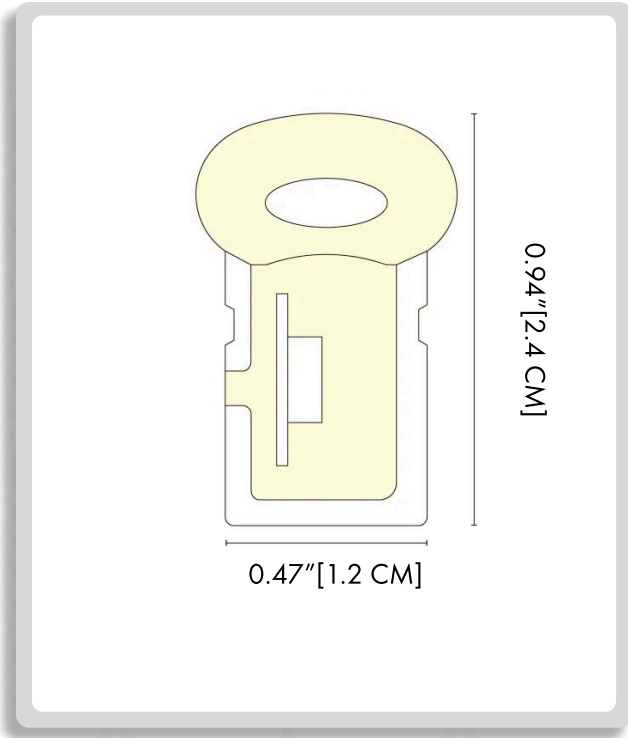

FIXTURE TYPE: _____

PROJECT NAME: _____

HOW TO ORDER:

CODE:

Example:
CODE: BB-SLWLTS-CL-AF1-SLTS-CL-G1-AS-AFS(T)2020A5-1000

BB-SLWLTS-CL-AF1-SLTS-CL-G1-AS-AFS(T)2020A5-1000

1 DIMENSIONS:

A) Length - L: 0.66" (1.7 cm)
B) Height - H: 0.47" (1.2 cm)

2 LIGHT SOURCE:

-AF1-SLTS-CL

	CCT	CRI	INPUT VOLTAGE	RATED CURRENT (A/m)	RATED POWER	MAXIMUM POWER	LUMENS
G1	G	/	24V	0.4 (0.12A/ft)	10 (3.05W/ft)	11 (3.35W/ft)	/
B1	B	/					

STANDARD LENGTH	REMARK
10000mm (32.81ft)	16LED/50mm

-AF2-SLTS-CL

	CCT	CRI	INPUT VOLTAGE	RATED CURRENT (A/m)	RATED POWER	MAXIMUM POWER	LUMENS
DRGB	DMX-RGB	/	24V	0.6 (0.18A/ft)	13.5 (4.12W/ft)	14.8 (4.51W/ft)	/

STANDARD LENGTH	REMARK
5000mm (16.4ft)	7*3LED/83.3mm DMX-IC: UCS512H4LB 12 Pixels/m

THINK BOLLARD - THINK BULLARD

sales@gordonbullard.com
www.bullardbollards.com
1-877-964-4646

991 South Gull Lake Dr
Richland, MI 49083
USA