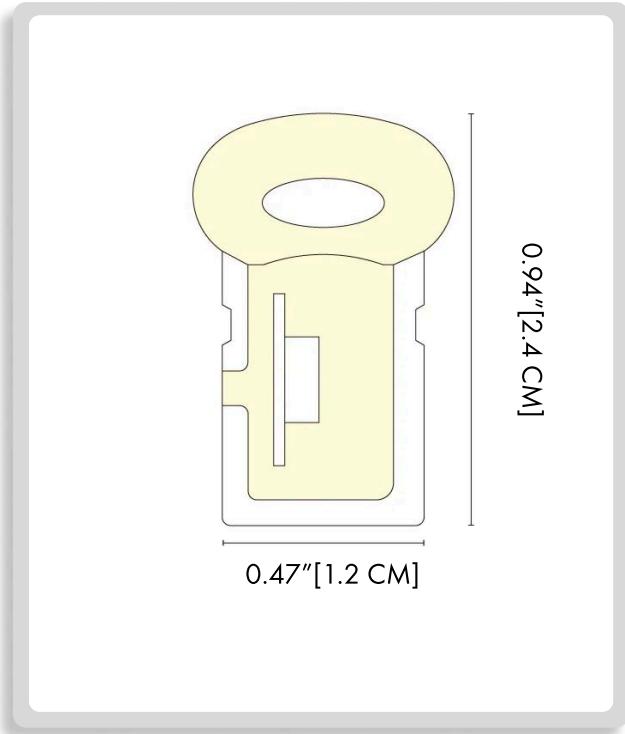

FIXTURE TYPE: _____

PROJECT NAME: _____

HOW TO ORDER:

CODE:

Example:
CODE: BB-SLWLTS-CL-AF1-SLTS-CL-G1-AS-AFS(T)2020A5-1000

BB-SLWLTS-CL-AF1-SLTS-CL-G1-AS-AFS(T)2020A5-1000

1 DIMENSIONS:

A) Length - L: 0.66" (1.7 cm)
B) Height - H: 0.47" (1.2 cm)

2 LIGHT SOURCE:

-AF5-SLTS-CL

	CCT	COLOR RANGE	CRI	INPUT VOLTAGE	RATED CURRENT (A/m)	RATED POWER	MAXIMUM POWER	LUMENS
D27	2700K	2600-2830K	>90	48V	0.2 (0.06A/ft)	10 (3.05W/ft)	11 (3.35W/ft)	499(152LM/ft)
D30	3000K	2920-3170K						572(174LM/ft)
D40	4000K	3770-4220K						609(186LM/ft)

STANDARD LENGTH	REMARK
20000mm (65.62ft)	32LED/100mm

-AF6-SLTS-CL

	CCT	COLOR RANGE	CRI	INPUT VOLTAGE	RATED CURRENT (A/m)	RATED POWER	MAXIMUM POWER	LUMENS
D27	RGB+2700K	RGB+(2550-2800K)	/	24V	0.5 (0.15A/ft)	12 (3.66W/ft)	13.2 (4.02W/ft)	123(38LM/ft)
D30	RGB+3000K	RGB+(2800-3200K)						140(43LM/ft)
D40	RGB+4000K	RGB+(3900-4350K)						136(41LM/ft)

STANDARD LENGTH	REMARK
5000mm (16.4ft)	7*4LED/83.3mm

THINK BOLLARD - THINK BULLARD

sales@gordonbullard.com
www.bullardbollards.com
1-877-964-4646

991 South Gull Lake Dr
Richland, MI 49083
USA