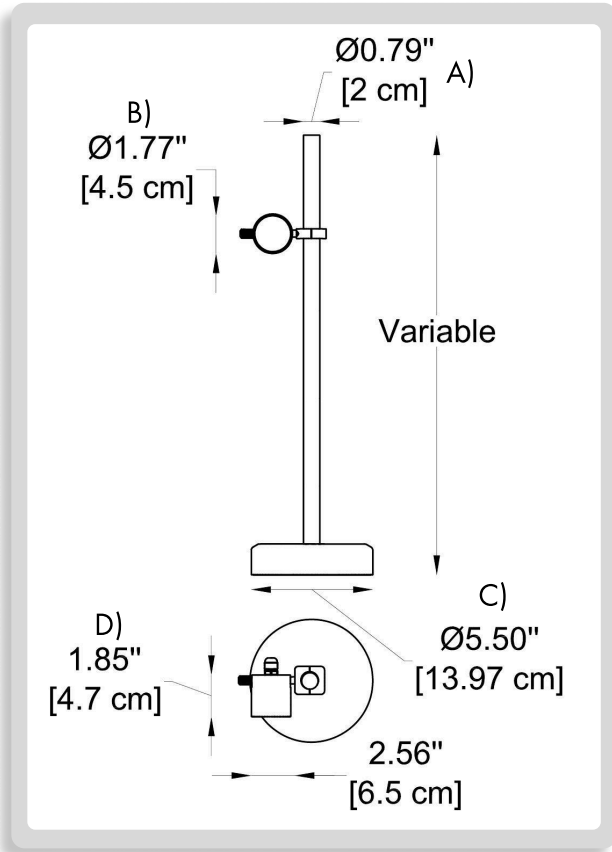

FIXTURE TYPE: _____

PROJECT NAME: _____

HOW TO ORDER:

CODE:

Example:
CODE: BB-SP-GN-45-H1-L1-B1-DIM-WH

BB-SP-GN-45-H1-L1-B1-DIM-WH

1 MODEL & GENERAL DIMENSIONS:

CODE -45

- A) Tube Diameter - Ø: 0.8" (2 cm)
- B) Head Diameter - Ø: 1.77" (4.5 cm)
- C) Base Diameter Ø: 5.5" (14 cm)
- D) Head Height - H: 1.85" (4.7 cm)

BB-SP-GN-45-H1-L1-B1-DIM-WH

2 TUBE HEIGHT:

- -H1 H: (25 cm)
- -H2 H: (50 cm)
- -H3 H: (100 cm)

3 LIGHT SOURCE:

- -L1 LED / 2.1W / 3000K / 196 lm / 700 mA
- -L2 LED / 2.1W / 4000K / 218 lm / 700 mA
- -L3 LED / 3.2W / 3000K / 277 lm / 1050 mA
- -L4 LED / 3.2W / 4000K / 307 lm / 1050 mA
- -L5 LED / 6W / 4000K / 845 lm / 350 mA
- -L6 LED / 6W / 4000K / 877 lm / 350 mA

4 BEAM ANGLE:

- -B1 17°
- -B2 25°
- -B3 36°