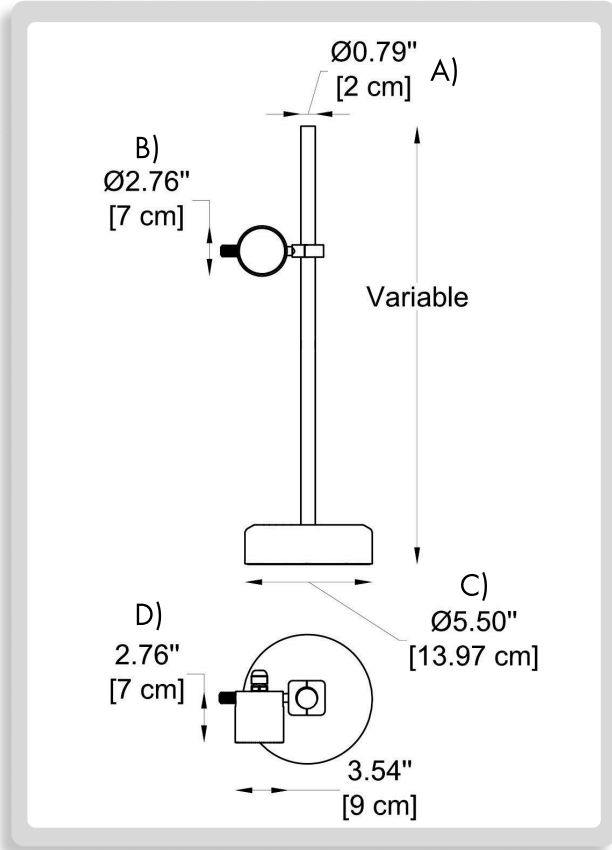

FIXTURE TYPE: _____

PROJECT NAME: _____

HOW TO ORDER:

CODE:

Example:
CODE: BB-SP-GN-70-H1-L1-B1-DIM-WH

BB-SP-GN-70-
H1-L1-B1-DIM-
WH

1 MODEL & GENERAL DIMENSIONS:

CODE -70

- A) Tube Diameter - Ø: 0.8" (2 cm)
- B) Head Diameter - Ø: 2.76" (7 cm)
- C) Base Diameter Ø: 5.5" (14 cm)
- D) Head Height - H: 7" (7 cm)

2 TUBE HEIGHT:

- **-H1** H: (50 cm)
- **-H2** H: (100 cm)

3 LIGHT SOURCE:

- **-L1** LED / 8W / 3000K / 740 lm
- **-L2** LED / 8W / 4000K / 790 lm

4 BEAM ANGLE:

38°

5 DIMMING OPTIONS:

- **-NON** NON-Dimmable
- **-DIM** 0-10V
- **-CAS** Casambi
- **-LUT** Lutron
- **-DAL** Dali

LED

IP67

LUTRON

CASAMBI

THINK BOLLARD - THINK BULLARD

sales@gordonbullard.com
www.bullardbollards.com
1-877-964-4646

991 South Gull Lake Dr
Richland, MI 49083
USA