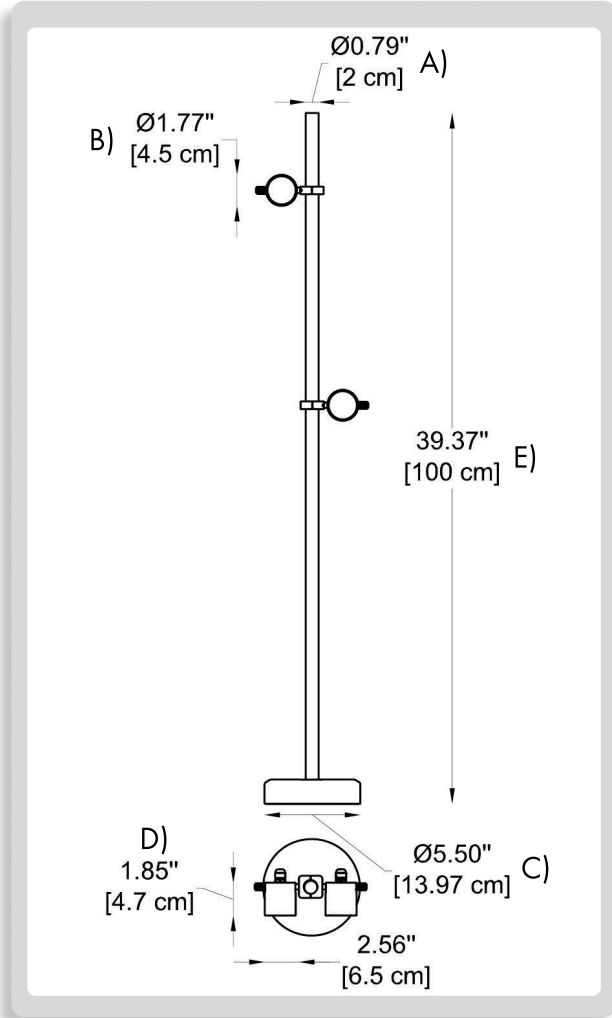

CODE -55

- A) Tube Diameter - Ø: 0.8" (2 cm)
- B) Head Diameter - Ø: 2.17" (5.5 cm)
- C) Base Diameter Ø: 5.5" (14 cm)
- D) Head Height - H: 2.56" (6.5 cm)

2 TUBE HEIGHT:

- H1 H: (25 cm)
- H2 H: (50 cm)
- H3 H: (100 cm)

CODE:

Example:
CODE: BB-SP-GN-70-H1-L1-B1-DIM-WH

BB-SP-GN-70-
H1-L1-B1-DIM-
WH

1 MODEL & GENERAL DIMENSIONS:

CODE -70

- A) Tube Diameter - Ø: 0.8" (2 cm)
- B) Head Diameter - Ø: 2.76" (7 cm)
- C) Base Diameter Ø: 5.5" (14 cm)
- D) Head Height - H: 7" (7 cm)

PROJECT NAME: _____

HOW TO ORDER:

CODE:

Example:
CODE: BB-SP-GN-D45-L1-DIM-WH

BB-SP-GN-45-
L1-DIM-WH

1 MODEL & GENERAL DIMENSIONS:

CODE -45

- A) Tube Diameter - Ø: 0.8" (2 cm)
- B) Head Diameter - Ø: 1.77" (4.5 cm)
- C) Base Diameter - Ø: 5.5" (14 cm)
- D) Head Height - H: 1.85" (4.7 cm)
- E) Height - H: 39.37" (100 cm)

1	MODEL & GENERAL DIMENSIONS:	
----------	--	--

- CODE** **-70**
- A) Tube Diameter - Ø: 0.8" (2 cm)
 - B) Head Diameter - Ø: 2.76" (7 cm)
 - C) Base Diameter Ø: 5.5" (14 cm)
 - D) Head Height - H: 2.76" (7 cm)
 - E) Height - H: 39.37" (100 cm)