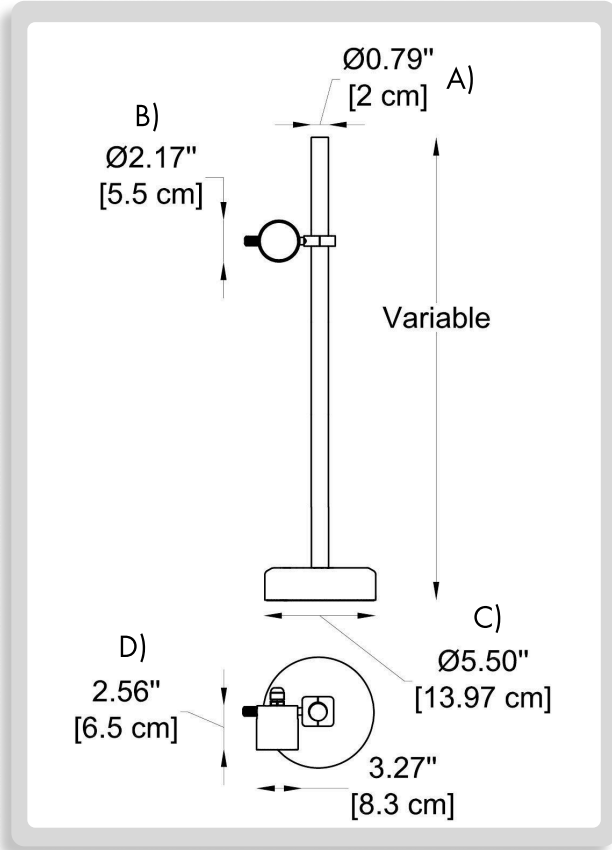

FIXTURE TYPE: _____

PROJECT NAME: _____

HOW TO ORDER:

CODE:

Example:
CODE: BB-SP-GN-55-H1-L1-DIM-WH

BB-SP-GN-55-
H1-L1-DIM-WH

1 MODEL & GENERAL DIMENSIONS:

CODE -55

- A) Tube Diameter - Ø: 0.8" (2 cm)
- B) Head Diameter - Ø: 2.17" (5.5 cm)
- C) Base Diameter Ø: 5.5" (14 cm)
- D) Head Height - H: 2.56" (6.5 cm)

2 TUBE HEIGHT:

- -H1 H: (25 cm)
- -H2 H: (50 cm)
- -H3 H: (100 cm)

3 LIGHT SOURCE:

- -L1 LED / 8W / 3000K / 740 lm
- -L2 LED / 8W / 4000K / 790 lm

4 BEAM ANGLE:

38°

5 DIMMING OPTIONS:

- -NON NON-Dimmable
- -DIM 0-10V
- -CAS Casambi
- -LUT Lutron
- -DAL Dali

LED

IP67

LUTRON

CASAMBI

THINK BOLLARD - THINK BULLARD

sales@gordonbullard.com
www.bullardbollards.com
1-877-964-4646

991 South Gull Lake Dr
Richland, MI 49083
USA