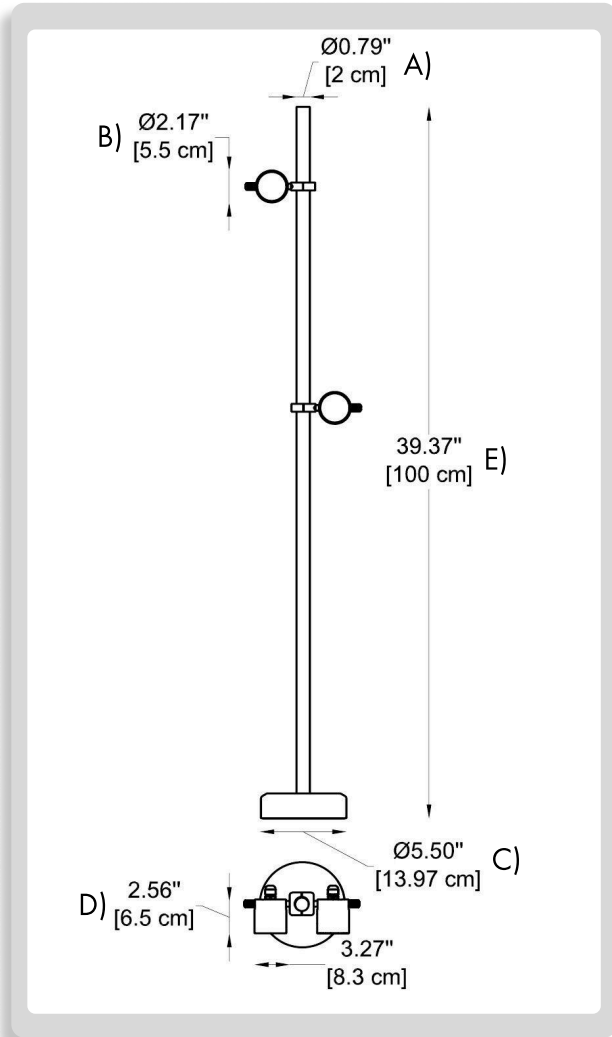

FIXTURE TYPE: _____

PROJECT NAME: _____

HOW TO ORDER:

CODE:

**Example:
CODE: BB-SP-GN-D55-L1-DIM-WH**

**BB-SP-GN-55-
L-DIM-WH**

1 MODEL & GENERAL DIMENSIONS:

CODE -55

- A) Tube Diameter - Ø: 0.8" (2 cm)
- B) Head Diameter - Ø: 1.77" (5.5 cm)
- C) Base Diameter - Ø: 5.5" (14 cm)
- D) Head Height - H: 2.56" (6.5 cm)
- E) Height - H: 39.37" (100 cm)

2 LIGHT SOURCE:

- -L1 LED / 8W / 3000K / 740 lm
- -L2 LED / 8W / 4000K / 790 lm

3 BEAM ANGLE:

38°

4 DIMMING OPTIONS:

- -NON NON-Dimmable
- -DIM 0-10V
- -CAS Casambi
- -LUT Lutron
- -DAL Dali