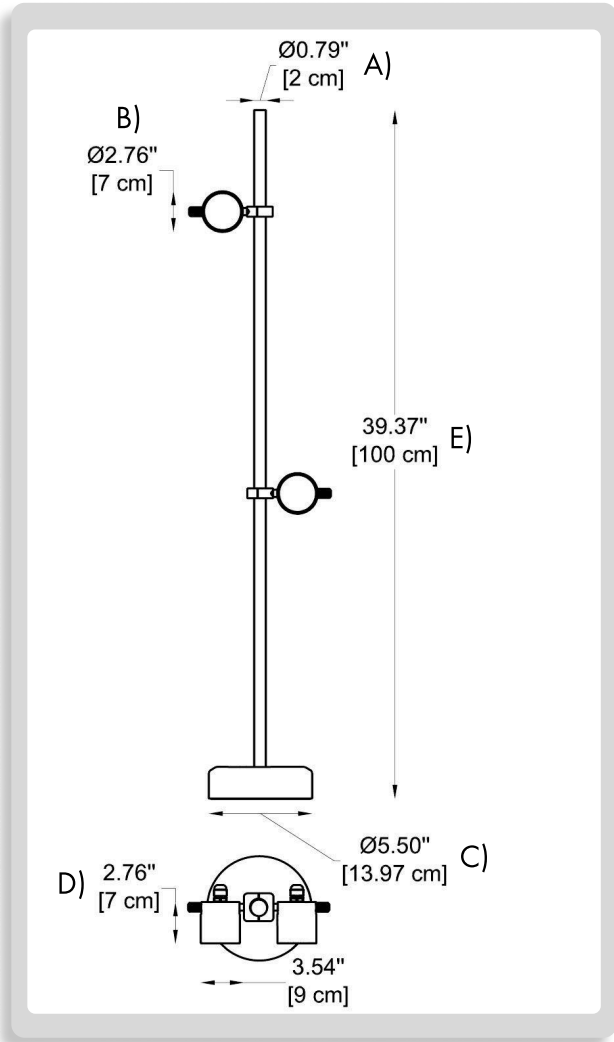

FIXTURE TYPE: _____

PROJECT NAME: _____

HOW TO ORDER:

CODE:

Example:
CODE: BB-SP-GN-D45-L1-B1-DIM-WH

**BB-SP-GN-45-
L1-B1-DIM-WH**

5 FINISH OPTIONS:

- -WH White (matt)
- -BL Black (matt)
- -AGM Anthracite grey (matt)
- -BZ Bronze
- -AGT Antique grey (matt)
- -SM Sand (matt)
- -LGM Light grey (matt)
- -CM Corten (matt)
- -GM Blue (matt)
- -WG Green (matt)

THINK BOLLARD - THINK BULLARD

sales@gordonbullard.com
www.bullardbollards.com
1-877-964-4646

991 South Gull Lake Dr
Richland, MI 49083
USA