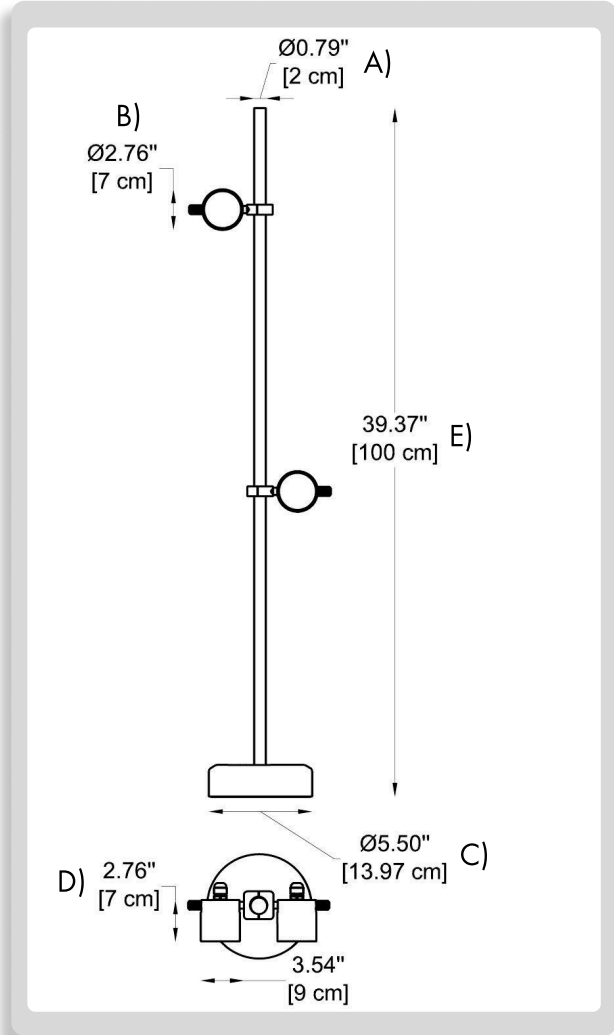

FIXTURE TYPE: _____

PROJECT NAME: _____

HOW TO ORDER:

CODE:

Example: CODE: BB-SP-GN-D70-L1-DIM-WH	BB-SP-GN-70- L1-DIM-WH

1	MODEL & GENERAL DIMENSIONS:	

1. **CODE**   **-70**
- A) Tube Diameter - Ø: 0.8" (2 cm)
  - B) Head Diameter - Ø: 2.76" (7 cm)
  - C) Base Diameter   Ø: 5.5" (14 cm)
  - D) Head Height -   H: 2.76" (7 cm)
  - E) Height -   H: 39.37" (100 cm)

2	LIGHT SOURCE:	

- **-L1**   LED / 8W / 3000K / 740 lm
- **-L2**   LED / 8W / 4000K / 790 lm

3	BEAM ANGLE:	

38°

4	DIMMING OPTIONS:	

- **-NON**   NON-Dimmable
- **-DIM**   0-10V
- **-CAS**   Casambi
- **-LUT**   Lutron
- **-DAL**   Dali

THINK BOLLARD - THINK BULLARD

sales@gordonbullard.com
www.bullardbollards.com
1-877-964-4646

991 South Gull Lake Dr
Richland, MI 49083
USA