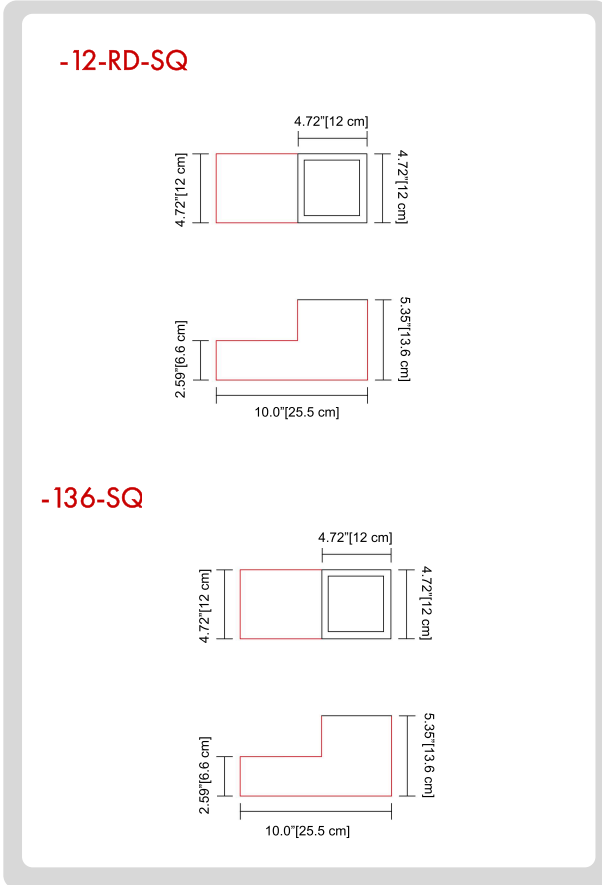

991 South Gull Lake Dr
Richland, MI 49083
USA

FIXTURE TYPE: _____

PROJECT NAME: _____

HOW TO ORDER:

CODE:

Example:
CODE: CODE: BB-6400.00PPBN300EN-GH-136-SQ-B17-1-DAL-SS

BB-6400.00PPBN300EN-GH-136-SQ-B17-1-DAL-SS

1 MODELS:

CODE	BEAM ANGLE	WATTAGE	KELVINS	LUMENS	OPERATION RANGE
-B19-1	19° x 32°	1 x 9.5W	3000 K	1 x 944 lm	110-277 V
-B19-2		1 x 9.5W	4000 K	1 x 1047 lm	
-B19-3		1 x 13.5W	4000 K	1 x 1455 lm	110-277 V
-B19-4		1 x 13.5W	3000 K	1 x 1312 lm	
-B19-5		1 x 19W	3000 K	1 x 1768 lm	110-277 V
-B19-6		1 x 19W	4000 K	1 x 1962 lm	