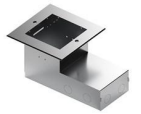

3 FINISH OPTIONS:

- SS Stainless Steel 
- NB Natural Bronze 
- CUS Custom on request* 

4 ACCESSORIES:

-AC034

Well Edge SQ Inox

-AC204

IP 68 fast connector 4P

-AC204-P