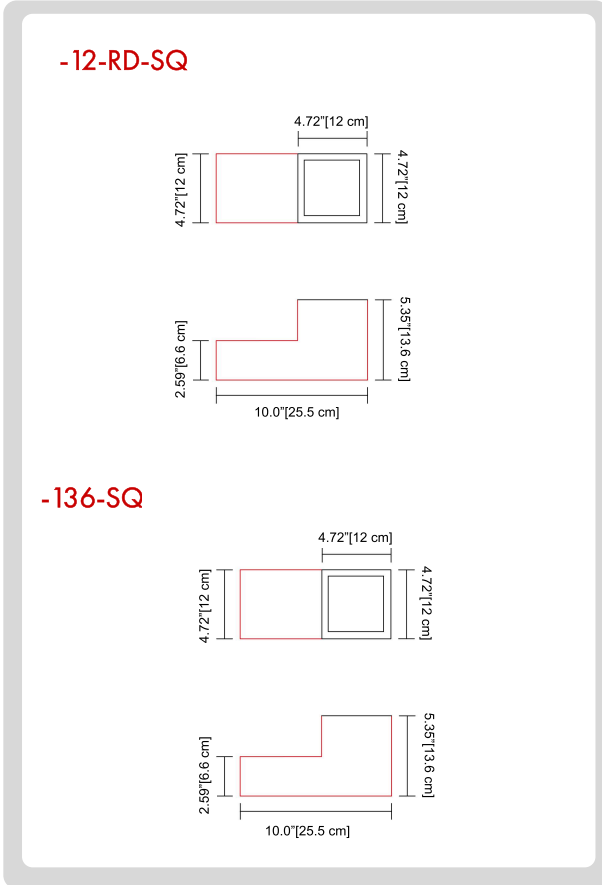

**BULLARD
BOLLARDS**
Think Bullard Think Bullard

**CODE:
BB-6400.00PPBN300EN-GH**

FIXTURE TYPE: _____

PROJECT NAME: _____

HOW TO ORDER:

CODE:

Example:
CODE: CODE: BB-6400.00PPBN300EN-GH-136-SQ-B17-1-DAL-SS

BB-6400.00PPBN300EN-GH-136-SQ-B17-1-DAL-SS

2 DIMMING OPTIONS:

- -NON NON-Dimmable
- -DIM 0-10V
- -DAL Dali

3 FINISH OPTIONS:

- -SS Stainless Steel
- -NB Natural Bronze
- -CUS Custom on request*

4 ACCESSORIES:

-AC034

Well Edge SQ Inox

-AC204

IP 68 fast connector 4P

-AC204-P

IP 68 fast connector 5P

-AC279

IP 68 connector for wiring 4P

-AC279-P

IP 68 connector for wiring 5P

THINK BOLLARD - THINK BULLARD

sales@gordonbullard.com
www.bullardbollards.com
1-877-964-4646

991 South Gull Lake Dr
Richland, MI 49083
USA