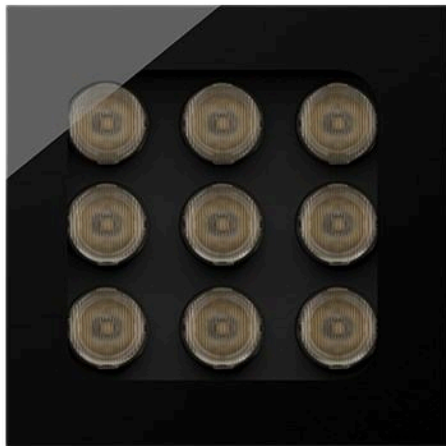

**BULLARD
BOLLARDS**
Think Bollard Think Bullard

BUNNY POP

FIXTURE TYPE: _____

PROJECT NAME: _____

GENERAL INFORMATION:

BUNNY POP is a versatile recessed lighting series for façades, trees, shrubs, columns, and architectural accents. Available in various sizes, optics, and wattages, it provides precise and durable illumination for landscape and architectural use. The high-resistance aluminum body with nano-bonderite treatment and textured powder coating ensures long-term protection against UV and weather conditions. Silicone gaskets and an ultra-clear tempered glass diffuser guarantee optimal sealing and maximum light output, complemented by stainless-steel trim and hardware. A water-lock system prevents cable condensation, and a polypropylene rough-in housing allows safe ground installation. Suitable for low-speed drive-over areas (max 10 km/h); not for pools or fountains.

FIXTURE TYPE:

Inground

VOLTAGE:

110-277V

MATERIAL:

Stainless steel AISI 316L, Extruded aluminum EN AW-6060 T5 high resistance to oxidation

IP RATING:

IP 68

IP68

DIFFUSER:

Tempered glass (8mm for 90 models and 15mm for 135/245 models)

WARRANTY:

LED lighting products are warranted for 5 years.

DRIVER POSITION:

Remote

MAIN FEATURES: