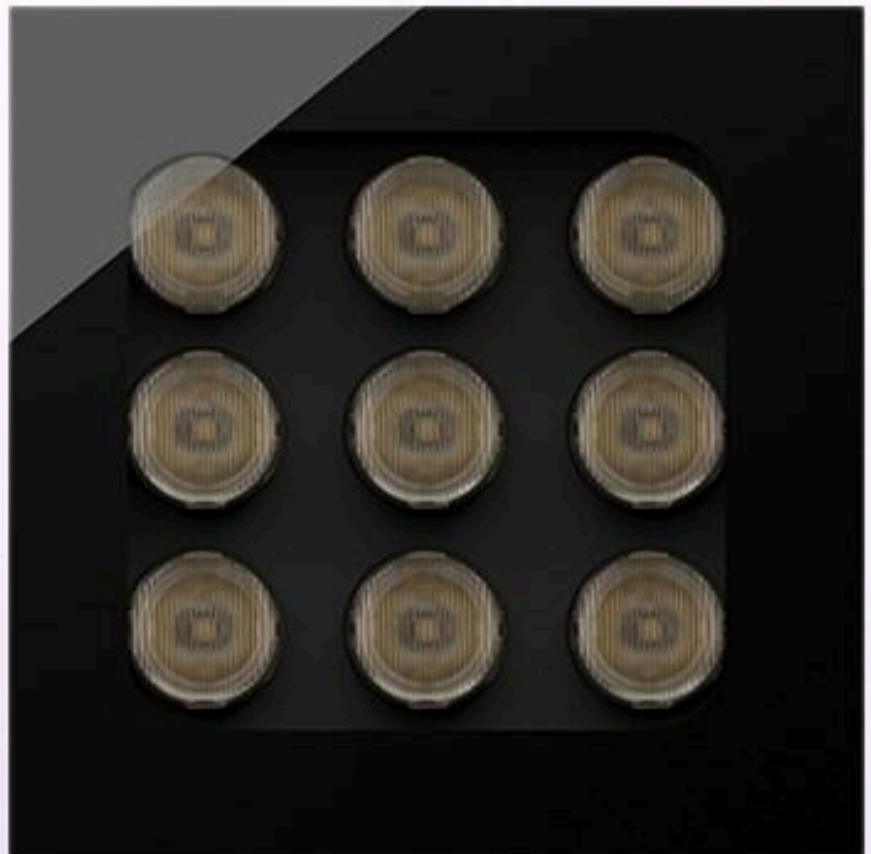

**BULLARD
BOLLARDS**
Think Bollard Think Bullard

BUNNY POP

FIXTURE TYPE: _____

PROJECT NAME: _____

GENERAL INFORMATION:

BUNNY POP is a versatile recessed lighting series for façades, trees, shrubs, columns, and architectural accents. Available in various sizes, optics, and wattages, it provides precise and durable illumination for landscape and architectural use. The high-resistance aluminum body with nano-bonderite treatment and textured powder coating ensures long-term protection against UV and weather conditions. Silicone gaskets and an ultra-clear tempered glass diffuser guarantee optimal sealing and maximum light output, complemented by stainless-steel trim and hardware. A water-lock system prevents cable condensation, and a polypropylene rough-in housing allows safe ground installation. Suitable for low-speed drive-over areas (max 10 km/h); not for pools or fountains.

FIXTURE TYPE:

Inground

VOLTAGE:

110-277V

MATERIAL:

Stainless steel AISI 316L, Extruded aluminum EN AW-6060 T5 high resistance to oxidation

IP RATING:

IP 68

IP68

DIFFUSER:

Tempered glass (8mm for 90 models and 15mm for 135/245 models)

WARRANTY:

LED lighting products are warranted for 5 years.

DRIVER POSITION:

Remote

MAIN FEATURES: