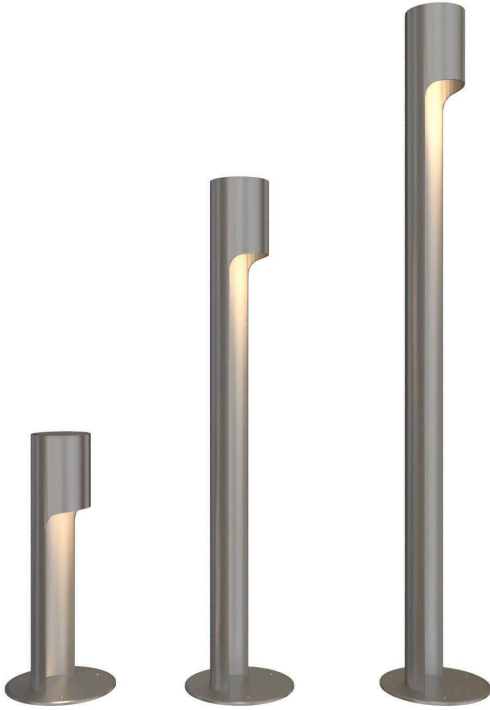

FIXTURE TYPE: _____

PROJECT NAME: _____

HOW TO ORDER:

CODE:

Example:
CODE: BB-TRM-BL-S-K30-DIM-WH

BB-TRM-BL-S-K30-DIM-WH

5 FINISH OPTIONS:

- -WH White
- -BL Black
- -LG Light Grey
- -DG Dark Grey
- -SS Stainless Steel
- -CUS Custom on request*

THINK BOLLARD - THINK BULLARD

sales@gordonbullard.com
www.bullardbollards.com
1-877-964-4646

991 South Gull Lake Dr
Richland, MI 49083
USA