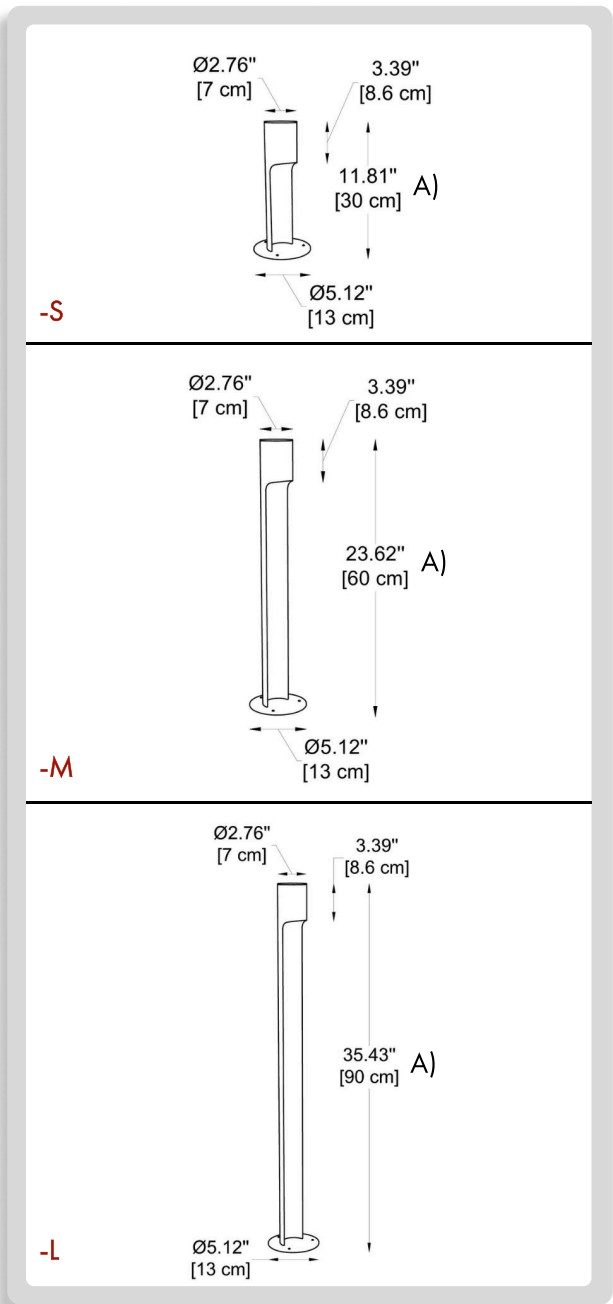

PROJECT NAME: _____

HOW TO ORDER: CODE:

Example:
CODE: BB-TRM-BL-S-K30-DIM-WH

BB-TRM-BL-S-
K30-DIM-WH

1 MODELS:

-S
A) Height - H: 11.81" (30 cm)
B) Head Height - H: 3.4" (8.6 cm)
C) Diameter - Ø: 2.76" (7 cm)
C) Base - Ø: 5.12" (13 cm)

-M
A) Height - H: 23.62" (60 cm)
B) Head Height - H: 3.4" (8.6 cm)
C) Diameter - Ø: 2.76" (7 cm)
C) Base - Ø: 5.12" (13 cm)

-L
A) Height - H: 35.43" (90 cm)
B) Head Height - H: 3.4" (8.6 cm)
C) Diameter - Ø: 2.76" (7 cm)
C) Base - Ø: 5.12" (13 cm)