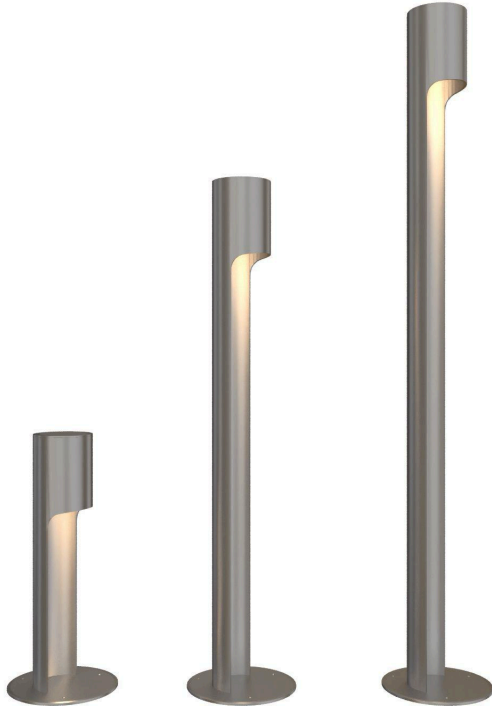

**BULLARD
BOLLARDS**
Think Bollard Think Bullard

TRUMPET
BB-TRM-BL

**BULLARD
BOLLARDS**
Think Bullard Think Bullard

**CODE:
BB-TRM-BL**

FIXTURE TYPE: _____

PROJECT NAME: _____

LED

IP65

LUTRON

CASAMBI

GENERAL INFORMATION:

The Trumpet bollard by Bullard Bollards is a premium, specification-grade outdoor lighting solution designed for durability and high visual comfort. Crafted from anodized aluminum with reinforced construction, it is shock-resistant and built to withstand harsh weather conditions with an IP65 rating and an operating temperature range of -25°C to +60°C. Equipped with an 18W LED light source delivering 600 lm at CRI 80, it offers 3000K, 3500K, and 4000K color temperature options. Featuring a 120° beam angle and remote driver, it supports 0-10V, Casambi, Lutron, and DALI dimming, along with a non-dimmable version. Available in White, Black, Light Grey, Dark Grey, and Stainless Steel, with custom finishes on request, the Trumpet combines minimalist design with functional performance, making it ideal for pathways, landscapes, and modern architectural

FIXTURE TYPE:

Bollard

VOLTAGE:

110-277V

MATERIAL:

Anodised aluminium frame reinforced for outdoor

IP RATING:

IP 65

-M
A) Height - H: 23.62" (60 cm)
B) Head Height - H: 3.4" (8.6 cm)
C) Diameter - Ø: 2.76" (7 cm)
C) Base - Ø: 5.12" (13 cm)

-L
A) Height - H: 35.43" (90 cm)
B) Head Height - H: 3.4" (8.6 cm)
C) Diameter - Ø: 2.76" (7 cm)
C) Base - Ø: 5.12" (13 cm)