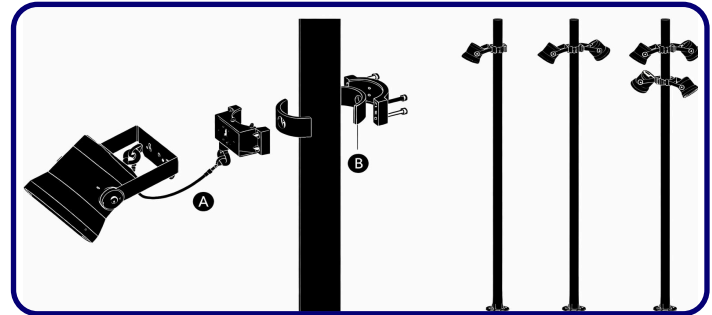

-BOBYC0270

-BOBYC0470

GENERAL INFORMATION:

THE JACANA by Bullard Outdoor blends architectural presence with dependable outdoor performance. Defined by a tall, minimal pole and adjustable cylindrical spotlight heads, its clean, utilitarian design is ideal for parking areas, plazas, pathways, and large-scale architectural exteriors. The multi-head configuration allows for targeted illumination across wide outdoor spaces.

Constructed from die-cast aluminum with a durable powder-coated finish, THE JACANA is engineered for long-term outdoor use with excellent corrosion resistance. It features efficient LED lighting delivering controlled, focused light with a CRI of 80. Designed to operate on 110–277V, it offers reliable protection with an IP65 weather rating and IK07 impact resistance. Available in sanded black and dark gray finishes.

FIXTURE TYPE: _____

PROJECT NAME: _____

NOTES:

HOW TO ORDER:

CODE:

Example:
CODE: BB-ST-KPG-PL-B0AYC0170-K30-KAP7037-DIM-B15-A1-IB

BB-ST-KPG-PL-B0AYC0170-K30-KAP7037-DIM-B15-A1-IB

- 5 BEAM**
- B15 15°
 - B25 25°
 - B36 36°
 - B60 60°

6 ACCESSORIES

-A1 One side - BO-RP001-KPG-BL

-A2 Two sides - BO-RP002-KPG-BL

- 1 Compatible with all brands and models.
- 2 Safety hook(s) included (see A of image 1)
- 3 Two sizes of rubber gaskets included (see B of image 1) which can be selected based on the diameter of the installing pole. Please refer to the manual for details.
- 4 All stainless steel 304# screws