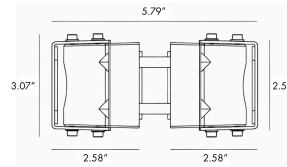

-A2 Two sides - BO-RP002-KPG-BL

1. 1 Compatible with all brands and models.
2. 2 Safety hook(s) included (see A of image 1)
3. 3 Two sizes of rubber gaskets included (see B of image 1) which can be selected based on the diameter of the installing pole. Please refer to the manual for details.
4. 4 All stainless steel 304# screws