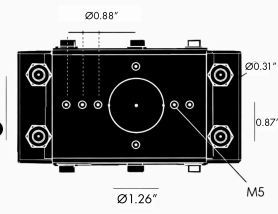

sales@gordonbullard.com
www.bullardoutdoor.com
1-877-964-4646

991 South Gull Lake Dr
Richland, MI 49083
USA