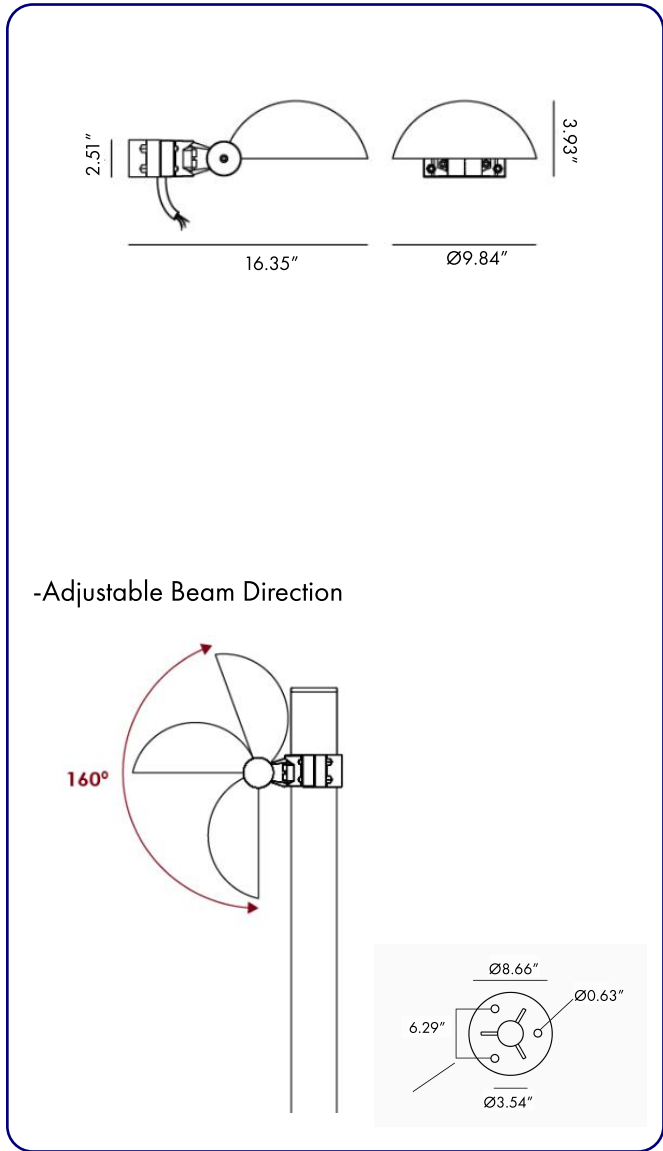

FIXTURE TYPE: _____

PROJECT NAME: _____

NOTES:

HOW TO ORDER:

CODE:

Example:
CODE: BB-ST-KPG-PL-B0AYC0170-K30-KAP7037-DIM-B15-A1-IB

BB-ST-KPG-PL-B0AYC0170-K30-KAP7037-DIM-B15-A1-IB

1. **5 BEAM**
2. -B15 15°
   - -B25 25°
   - -B36 36°
   - -B60 60°

6 ACCESSORIES

-A1 One side - BO-RP001-KPG-BL

-A2 Two sides - BO-RP002-KPG-BL