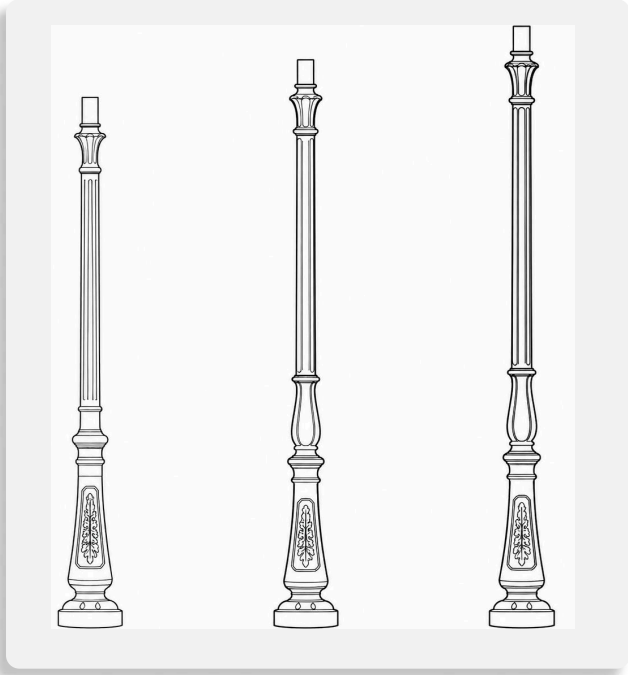

THINK BOLLARD - THINK BULLARD

sales@gordonbullard.com / www.bullardbollards.com / 1-877-964-4646
991 South Gull Lake Dr Richland, MI 49083 USA

**BULLARD
BOLLARDS**
Think Bollard Think Bullard

**CODE:
BB-BOH-LF**

Fixture Type:

Project Name:

HOW TO ORDER:

CODE:

**Example:
CODE: BB-BOH-LF-BOHSM-BL**

**BB-BOH-FL-
BOHSM-BL**

1 Models:

-BOHSM
Diameter - Ø: 2.36" (6 cm)
Height - H: 98.43" (250 cm)

-BOHMD
Diameter - Ø: 2.36" (6 cm)
Height - H: 118.11" (300 cm)

-BOHLRG
Diameter - Ø: 2.36" (6 cm)
Height - H: 137.8" (350 cm)

2 Finish Options:

-BL Black
-AB Antique Bronze
-AG Antique Green
-WH White

Due to the dynamic nature of lighting products and the associated technologies, luminaire data on all specification sheets is subject to change at the discretion of Gordon Bullard LLC and associated companies.