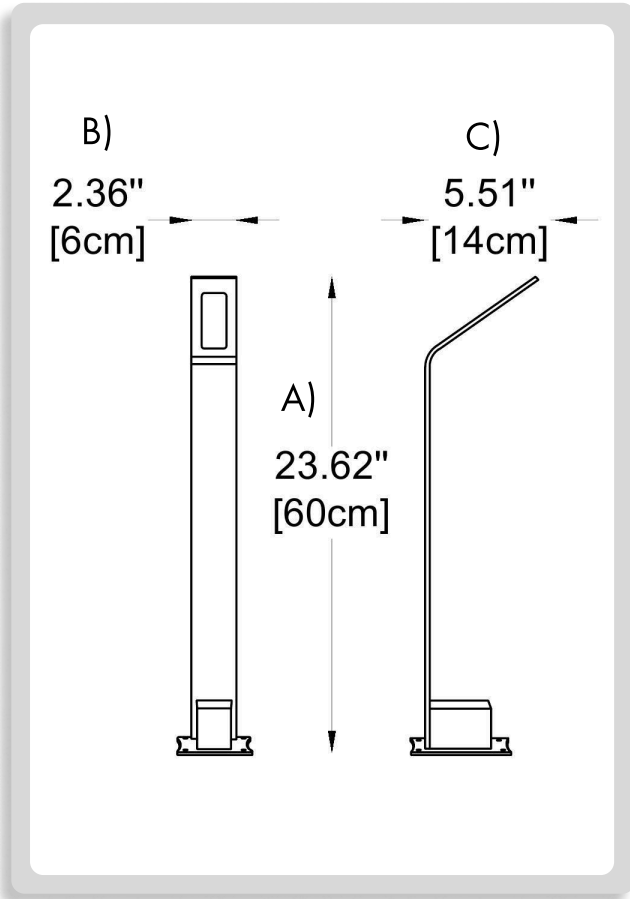

FIXTURE TYPE: _____

PROJECT NAME: _____

HOW TO ORDER:

CODE:

Example:
CODE: BB-1701-BL-B25-K30-C80-DIM-CUS

BB-1701-BL-B25-K30-C80-DIM-CUS

1 DIMENSIONS:

A) Height - H: 23.62" (60 cm)
B) Length - L: 2.36" (6 cm)
C) Depth - D: 5.5" (14 cm)

2 LIGHT SOURCE:

LED / 6W / 85 lm/W

3 BEAM ANGLE:

-B25 25°
-B40 40°
-B120 120°

4 CCT:

-K27 2700K
-K30 3000K
-K40 4000K
-K50 5000K

5 CRI:

-C80 CRI 80
-C90 CRI 90

6 DIMMING OPTIONS:

-NON NON-Dimmable
-DIM 1-10V
-DMX DMX512
-RDM RDM

7 FINISH OPTIONS:

-WH White
-BL Black
-CUS Custom on request*

THINK BOLLARD - THINK BULLARD

sales@gordonbullard.com
www.bullardbollards.com
1-877-964-4646

991 South Gull Lake Dr
Richland, MI 49083
USA