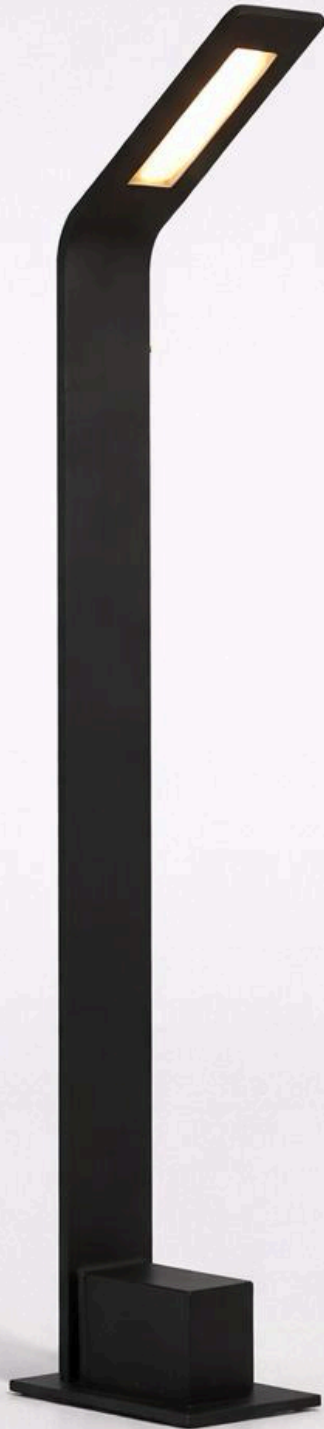

**BULLARD
BOLLARDS**
Think Bollard Think Bullard

NEXEL
BB-1701-BL

**BULLARD
BOLLARDS**
Think Bullard Think Bullard

**CODE:
BB-1701-BL**

FIXTURE TYPE: _____

PROJECT NAME: _____

GENERAL INFORMATION:

The Nexel bollard from Bullard Outdoor combines a modern and classic design with smart lighting compatibility, supporting DMX512 and RDM systems. Designed for easy installation and low energy consumption, it's perfect for landscapes, lawns, and garden paths. Standing 23.62" (60 cm) tall with a sleek 2.36" (6 cm) width and 5.5" (14 cm) depth, it features a 6W LED light source with an 85 lm/W output, available in multiple color temperatures (2700K–5000K) and beam angles (25°, 40°, 120°). The bollard also has a CRI of 80 or 90 and an IP65 protection rating for outdoor durability.

FIXTURE TYPE:

Bollard

LIGHTING:

LED

VOLTAGE:

110-277V

MATERIAL:

Aluminum + PMMA

991 South Gull Lake Dr

Richland, MI 49083

USA

FIXTURE TYPE: _____

PROJECT NAME: _____

HOW TO ORDER:

CODE:

Example:
CODE: BB-1701-BL-B25-K30-C80-DIM-CUS

BB-1701-BL-B25-K30-C80-DIM-CUS

1 DIMENSIONS:

A) Height - H: 23.62" (60 cm)
B) Length - L: 2.36" (6 cm)
C) Depth - D: 5.5" (14 cm)

2 LIGHT SOURCE:

LED / 6W / 85 lm/W

3 BEAM ANGLE:

-B25 25°
-B40 40°
-B120 120°