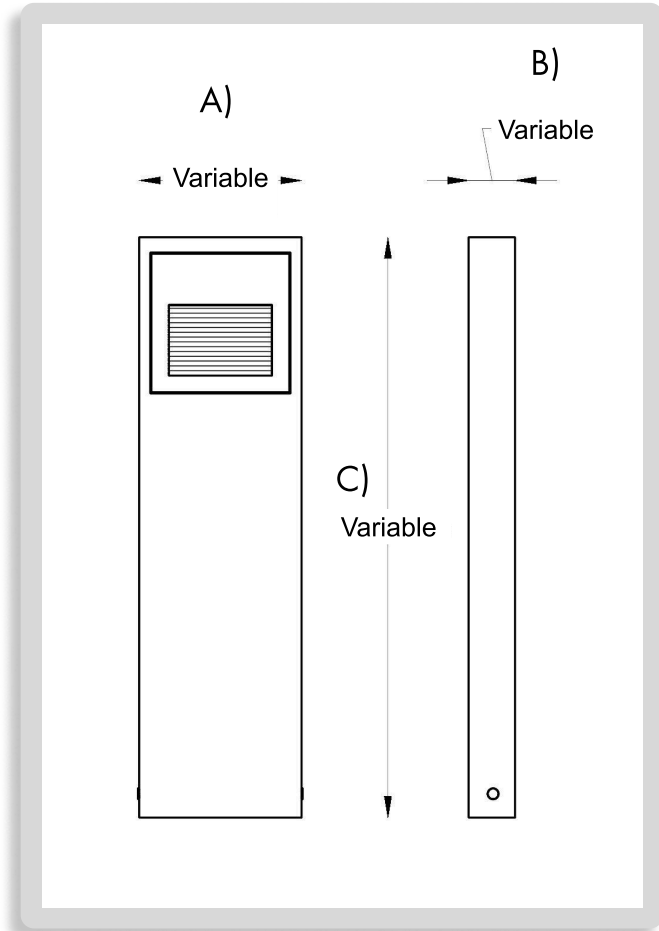

FIXTURE TYPE: _____

PROJECT NAME: _____

NOTES:

HOW TO ORDER:

CODE:

Example: CODE: BB-VRSFT-BL-S-LS1-DIM-AG	BB-VRSFT-BL-S-LS1-DIM-AG
1 MODELS:	

-S

A) Length -	L:	5.51" (14 cm)
B) Width -	W:	1.57" (4 cm)
C) Height -	H:	11.81" (30 cm)

-M

A) Length -	L:	5.51" (14 cm)
B) Width -	W:	1.57" (4 cm)
C) Height -	H:	19.68" (50 cm)

-L

A) Length -	L:	9.44" (24 cm)
B) Width -	W:	3.93" (10 cm)
C) Height -	H:	19.68" (50 cm)

-XL

A) Length -	L:	9.44" (24 cm)
B) Width -	W:	3.93" (10 cm)
C) Height -	H:	31.49" (80 cm)

2 LIGHT SOURCE:

-LS1

LED / 2.9W / 367 lm / CRI 90 / 3000K

-LS2

LED / 2.9W / 389 lm / CRI 90 / 4000K

available only for S & M models

-LS3

LED / 8.7W / 1101 lm / CRI 90 / 3000K

-LS4

LED / 8.7W / 1167 lm / CRI 90 / 4000K

available only for L & XL models

THINK BOLLARD - THINK BULLARD

sales@gordonbullard.com
www.bullardbollards.com
1-877-964-4646

991 South Gull Lake Dr
Richland, MI 49083
USA