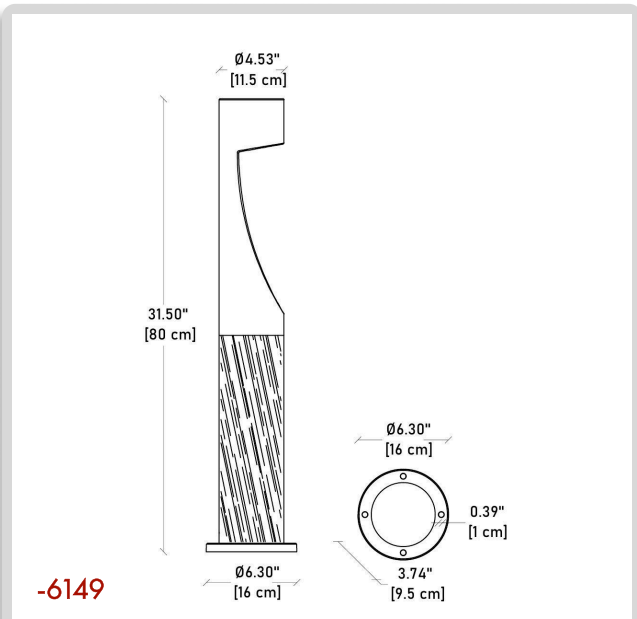

FIXTURE TYPE: _____

PROJECT NAME: _____

NOTES:

☐ LED   ☐ IP65   ☐ [Symbol]   ☐ [Symbol]   ☐ STANDARD   ☐ 110-277V   ☐ [Symbol]

☐ LUTRON   ☐ CASAMBI   ☐ DALI

HOW TO ORDER: _____ CODE: _____

Example:
CODE: BB-OAKL-GLC-6149-40K-DIM-MB-T

BB-OAKL-GLC-6149-40K-DIM-MB-T

1 MODELS: _____

-6149

DIMENSIONS:

- A) Height - H: 31.50" (80 cm)
- B) Diameter - Ø: 4.53" (11.5 cm)

LIGHT SOURCE:

LED / 10W / 110-277V / CRI 90

-6150

DIMENSIONS:

- A) Height - H: 31.50" (80 cm)
- B) Diameter - Ø: 4.53" (11.5 cm)

LIGHT SOURCE:

LED / 10W / 110-277V / CRI 90

2 CCT: _____

- **-30K** 3000K
- **-40K** 4000K
- **-60K** 6000K

3 DIMMING OPTIONS: _____

- **-NON** NON-Dimmable
- **-DIM** 0-10V
- **-CAS** Casambi
- **-LUT** Lutron
- **-DL** DALI

4 FINISH OPTIONS: _____

- **-DG-T** Dark grey + Timber finish
- **-MB-T** Matt black + Timber finish
- **-MG-T** Matt Grey + Timber finish
- **-GM-T** Gray Metal Sand Grain + Timber finish

THINK BOLLARD - THINK BULLARD

sales@gordonbullard.com
www.bullardbollards.com
1-877-964-4646

991 South Gull Lake Dr
Richland, MI 49083
USA