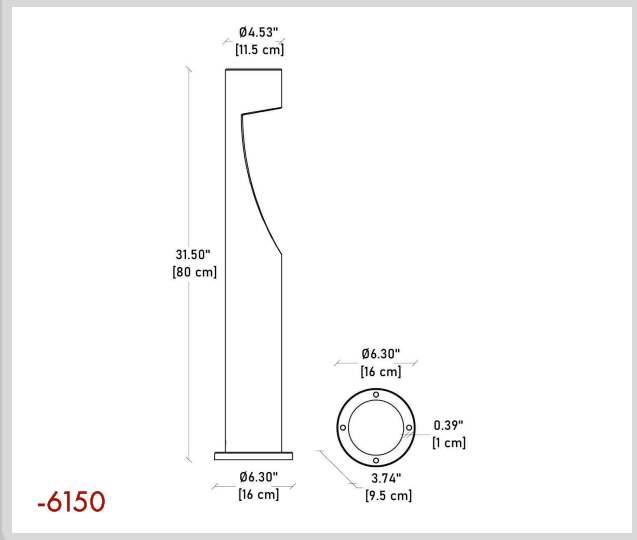

FIXTURE TYPE: _____

PROJECT NAME: _____

NOTES:

☐ LED   ☐ IP65   ☐ [Symbol]   ☐ [Symbol]   ☐ STANDARD   ☐ 110-277V   ☐ [Symbol]

☐ LUTRON   ☐ CASAMBI   ☐ DALI

HOW TO ORDER: _____ CODE: _____

Example:
CODE: BB-OAKL-GLC-6149-40K-DIM-MB-T

BB-OAKL-GLC-6149-40K-DIM-MB-T

1 MODELS: _____

-6149

DIMENSIONS:

- A) Height - H: 31.50" (80 cm)
- B) Diameter - Ø: 4.53" (11.5 cm)

LIGHT SOURCE:

LED / 10W / 110-277V / CRI 90

-6150

DIMENSIONS:

- A) Height - H: 31.50" (80 cm)
- B) Diameter - Ø: 4.53" (11.5 cm)

LIGHT SOURCE:

LED / 10W / 110-277V / CRI 90

2 CCT: _____

- **-30K** 3000K
- **-40K** 4000K
- **-60K** 6000K

3 DIMMING OPTIONS: _____

- **-NON** NON-Dimmable
- **-DIM** 0-10V
- **-CAS** Casambi
- **-LUT** Lutron
- **-DL** DALI

4 FINISH OPTIONS: _____

- **-DG-T** Dark grey + Timber finish
- **-MB-T** Matt black + Timber finish
- **-MG-T** Matt Grey + Timber finish
- **-GM-T** Gray Metal Sand Grain + Timber finish

THINK BOLLARD - THINK BULLARD

sales@gordonbullard.com
www.bullardbollards.com
1-877-964-4646

991 South Gull Lake Dr
Richland, MI 49083
USA