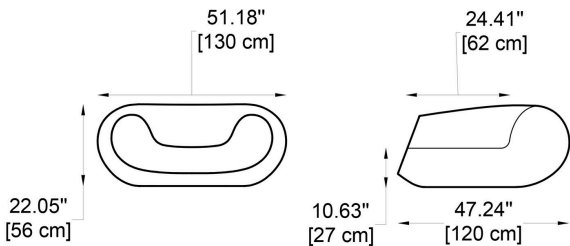

**BULLARD
BOLLARDS**
Think Bollard Think Bullard

CHUBBY (NON-ILLUMINATED FURNITURE)

FIXTURE TYPE: _____

PROJECT NAME: _____

NOTES:

HOW TO ORDER:

CODE:

Example: CODE: BB-WCH056-SD-DG	BB-WCH056-SD-DG
---	------------------------

GENERAL INFORMATION:

Introducing the Chubby from Bullard Bollards – a stylish piece of non-illumination outdoor furniture designed to elevate any exterior space with its modern, sculptural form. Crafted from durable polyethylene, Chubby features smooth, organic lines and comes in a wide selection of standard and lacquered finishes to suit any design palette. With generous dimensions (51.18" L x 22.05" H x 47.24" W) and a lightweight build of just 55.12 lb, it's perfect for patios, courtyards, or rooftop lounges. Whether used as a seat or a casual lounge element, Chubby adds comfort and character to contemporary outdoor environments.

FIXTURE TYPE:

Non-Illuminated Furniture / Armchair

MATERIAL:

Polyethylene

DIMENSIONS:

L: 51.18" (130 cm) x H: 22.05" (56 cm) x W: 47.24" (120 cm)

FINISH OPTIONS:

STANDARD COLOURS:				
-MW	Milky White		-PB	Powder Blue
-JB	Jet Black		-MG	Malva Green
-EG	Elephant Grey		-LG	Lime Green
-CB	Chocolate Brown		-SY	Saffron Yellow
-AG	Argil Grey		-PO	Pumpkin Orange
-DG	Dove Grey		-FR	Flame Red
			-SF	Sweet Fuchsia