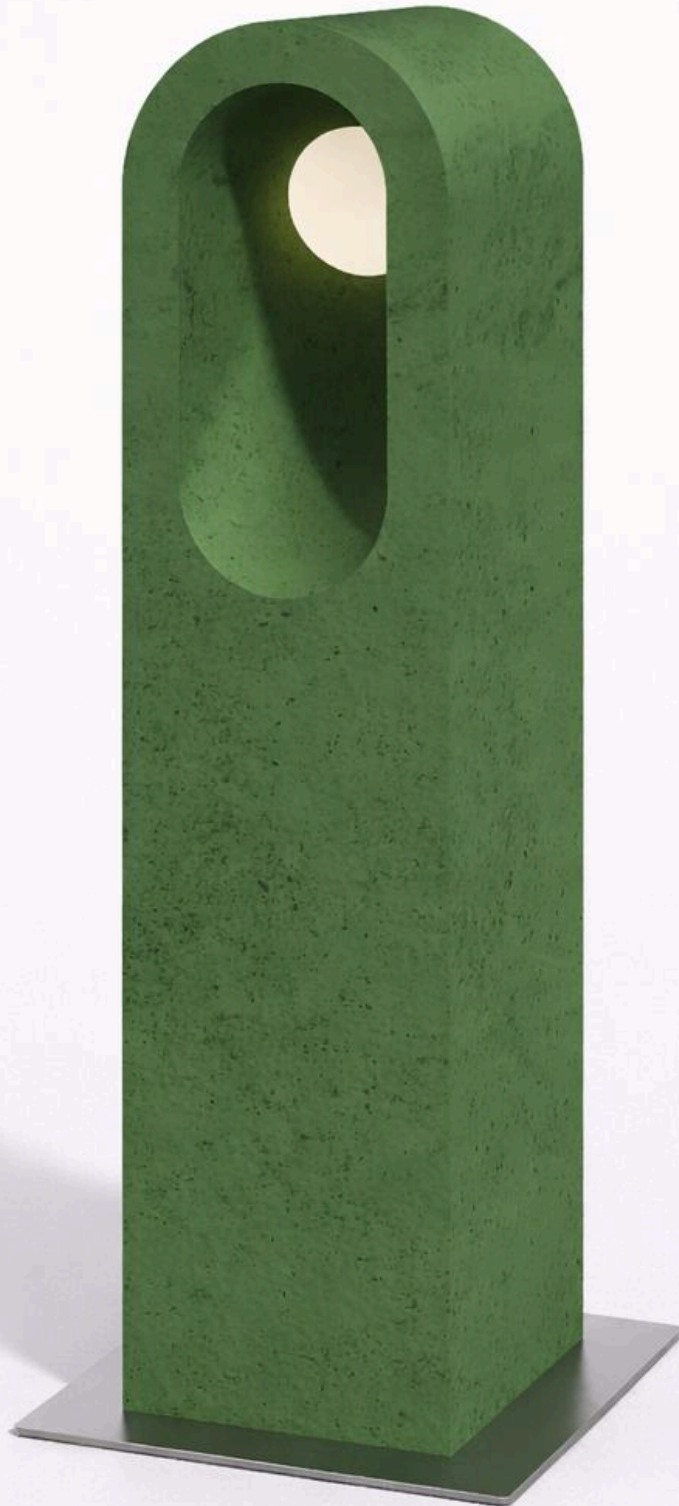

**BULLARD
BOLLARDS**
Think Bollard Think Bullard

BEAN
BB-BN-BL

FIXTURE TYPE: _____

PROJECT NAME: _____

GENERAL INFORMATION:

The BEAN is a uniquely sculpted outdoor lighting fixture made from durable BETALY® material, featuring a smooth arch design with a recessed LED source that blends form and function. With dimensions of 6.3" L x 4.92" W and height options of 11.81", 19.69", or 31.5", the BEAN delivers 10W LED illumination at 3000K with a CRI of 80. This IP65-rated bollard ensures high visual comfort, comes in multiple colors, and withstands temperatures from -104°F to +140°F, making it an ideal architectural accent for modern outdoor spaces.

FIXTURE TYPE:

Bollard

VOLTAGE:

110-277V

MATERIAL:

BETALY®

DRIVER POSITION:

Integral

Example:
CODE: BB-BN-BL-S-K22-DIM-GR

BB-BN-BL-S-K22-DIM-GR

1 DIMENSIONS:

-S

A) Length - L: 6.30" (16 cm)
 B) Width - W: 4.92" (12.5 cm)
 C) Height - H: 11.81" (30 cm)
 D) Base - L x W: 8.27" (21 cm) x 6.89" (17.5 cm)

-M

A) Length - L: 6.30" (16 cm)
 B) Width - W: 4.92" (12.5 cm)
 C) Height - H: 19.69" (50 cm)
 D) Base - L x W: 8.27" (21 cm) x 6.89" (17.5 cm)

-L

A) Length - L: 6.30" (16 cm)
 B) Width - W: 4.92" (12.5 cm)
 C) Height - H: 31.50" (80 cm)
 D) Base - L x W: 8.27" (21 cm) x 6.89" (17.5 cm)