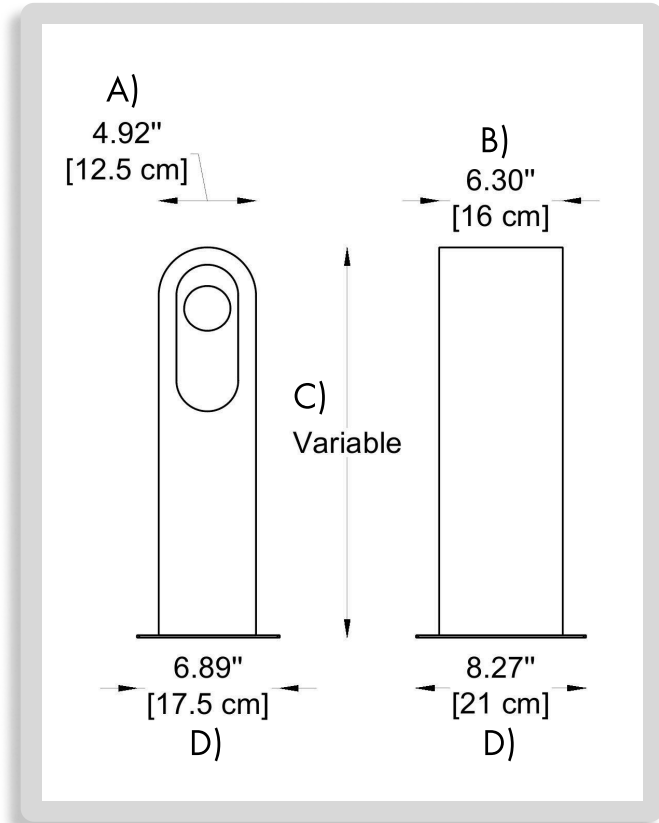

FIXTURE TYPE: _____

PROJECT NAME: _____

NOTES:

HOW TO ORDER:

CODE:

Example:
CODE: BB-BN-BL-S-K22-DIM-GR

BB-BN-BL-S-K22-DIM-GR

1 DIMENSIONS:

-S

A) Length - L: 6.30" (16 cm)
B) Width - W: 4.92" (12.5 cm)
C) Height - H: 11.81" (30 cm)
D) Base - L x W: 8.27" (21 cm) x 6.89" (17.5 cm)

-M

A) Length - L: 6.30" (16 cm)
B) Width - W: 4.92" (12.5 cm)
C) Height - H: 19.69" (50 cm)
D) Base - L x W: 8.27" (21 cm) x 6.89" (17.5 cm)

-L

A) Length - L: 6.30" (16 cm)
B) Width - W: 4.92" (12.5 cm)
C) Height - H: 31.50" (80 cm)
D) Base - L x W: 8.27" (21 cm) x 6.89" (17.5 cm)

2 LIGHT SOURCE:

LED | 4W | 110-277V | 80 CRI

3 CCT & LUMENS:

-22K 2200K = 570 lm
-27K 2700K = 600 lm
-30K 3000K = 630 lm

4 DIMMING OPTIONS:

-NON NON-Dimmable
-DIM 0-10V
-CAS Casambi
-LUT Lutron
-DAL Dali

THINK BOLLARD - THINK BULLARD

sales@gordonbullard.com
www.bullardbollards.com
1-877-964-4646

991 South Gull Lake Dr
Richland, MI 49083
USA