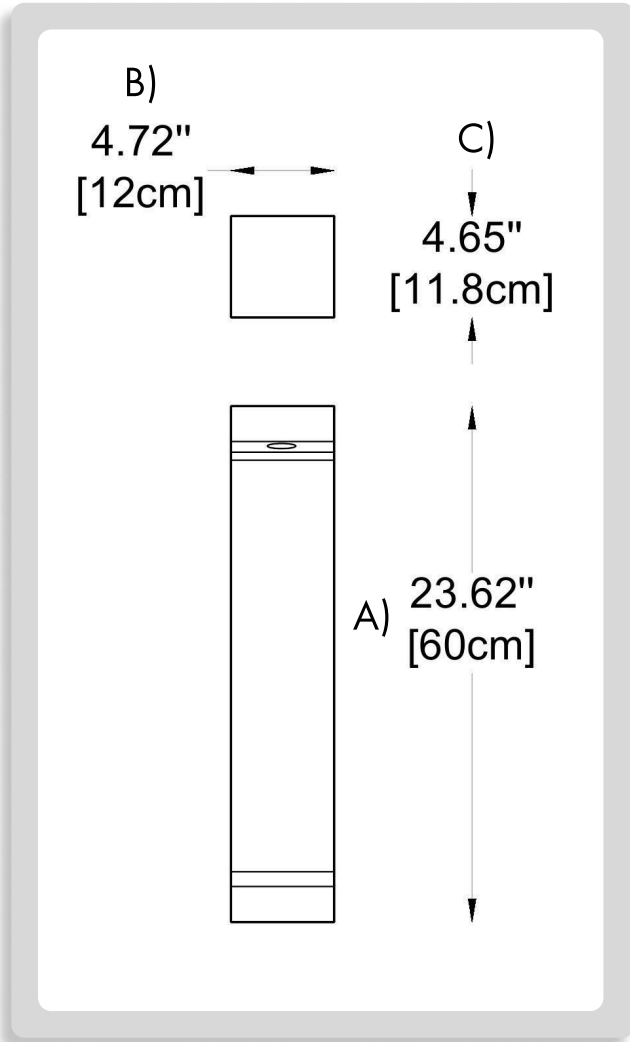

The Nexis Bollard from Bullard Outdoor features a sleek cobra-shaped design with integrated LED modules and lens, delivering 10W of power at 85 lm/W. Constructed from durable aluminum with high IP65-rated gaskets, it offers excellent corrosion and weather resistance, making it ideal for parks, pathways, gardens, and villa projects. The bollard supports multiple power supply options, including 1-10V, non-dimmable, DMX512, and RDM. Dimensions are H: 23.62" (60 cm), L: 4.72" (12 cm), and W: 4.65" (11.8 cm). Available CCT options are 2700K, 3000K, 4000K, and 5000K with beam angles of 25°, 40°, or 120° and CRI options of 80 or 90.

**HOW TO ORDER:**

**CODE:**

Example:  
CODE: BB-2401-BL-K30-B40-C80-DIM-CUS

BB-2401-BL-K30-  
B40-C80-DIM-CUS

**1 DIMENSIONS:**

A) Height - H: 23.62" (60 cm)  
B) Length - L: 4.72" (12 cm)  
C) Width - W: 4.65" (11.8 cm)

**2 LIGHT SOURCE:**

LED / 10W / 85 lm/W

**3 CCT:**

-K27 2700K  
-K30 3000K  
-K40 4000K  
-K50 5000K

**4 BEAM ANGLE:**

-B25 25°  
-B40 40°  
-B120 120°

**5 CRI:**

-C80 CRI 80  
-C90 CRI 90