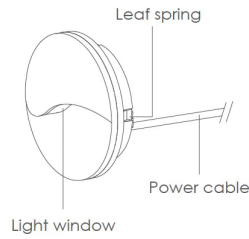

FLUSH

Data Sheet:

Input Voltage (V): 110-277
IK 07 / IK 08

Recessed sleeve (216#)

Installation steps

Step 1

Secure the recessed sleeve

Step 2

Finish the installation of concrete surface materials

Step 3

Connect the power cable

Step 4

Install the light fixture on the wall