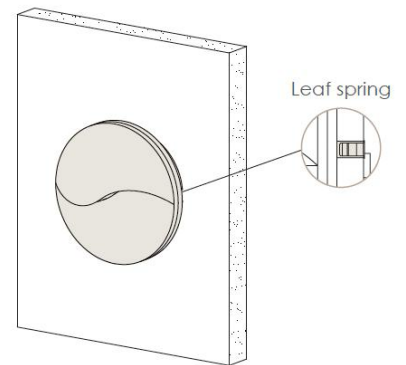

FLUSH

Data Sheet:

Input Voltage (V): 110-277
IK 07 / IK 08

Recessed sleeve (216#)

Installation steps

Step 1

Secure the recessed sleeve

Step 2

Finish the installation of concrete surface materials

Step 3

Connect the power cable

Step 4

Install the light fixture on the wall