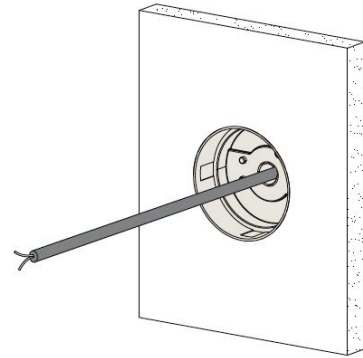

FLUSH

Data Sheet:

Input Voltage (V): 110-277
IK 07 / IK 08

Recessed sleeve (216#)

Installation steps

Step 1

Secure the recessed sleeve

Step 2

Finish the installation of concrete surface materials

Step 3

Connect the power cable

Step 4

Install the light fixture on the wall