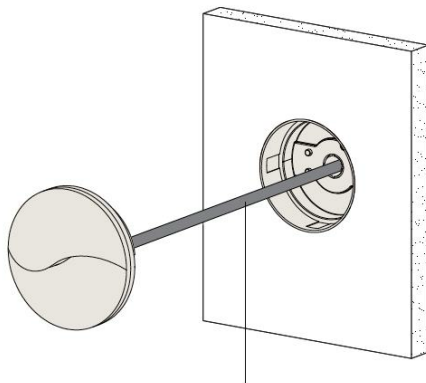

FLUSH

Data Sheet:

Input Voltage (V): 110-277
IK 07 / IK 08

Recessed sleeve (216#)

Installation steps

Step 1

Secure the recessed sleeve

Step 2

Finish the installation of concrete surface materials

Step 3

Connect the power cable

Step 4

Install the light fixture on the wall