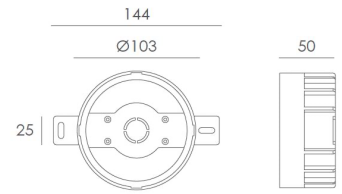

FLUSH

Data Sheet:

Input Voltage (V): 110-277
IK 07 / IK 08

Recessed sleeve (216#)

Installation steps

Step 1

Secure the recessed sleeve

Step 2