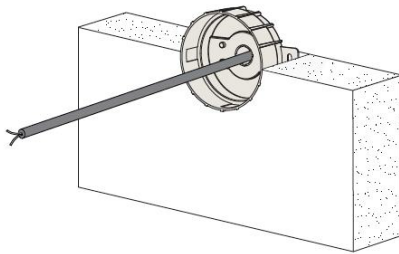

FLUSH

Data Sheet:

Input Voltage (V): 110-277
IK 07 / IK 08

Recessed sleeve (216#)

Installation steps

Step 1

Secure the recessed sleeve

Step 2

Finish the installation of concrete surface materials

Step 3

Connect the power cable

Step 4

Install the light fixture on the wall