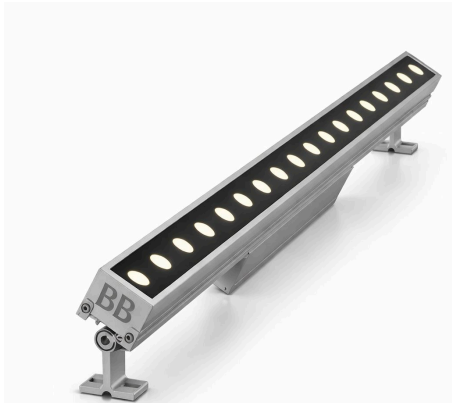

Fixture Type:

Project Name:

Notes:

HOW TO ORDER:

CODE:

**Example:
CODE: BB-7170-ML-S-K27-T-NON**

**BB-7170-ML-S-
K27-T-NON**