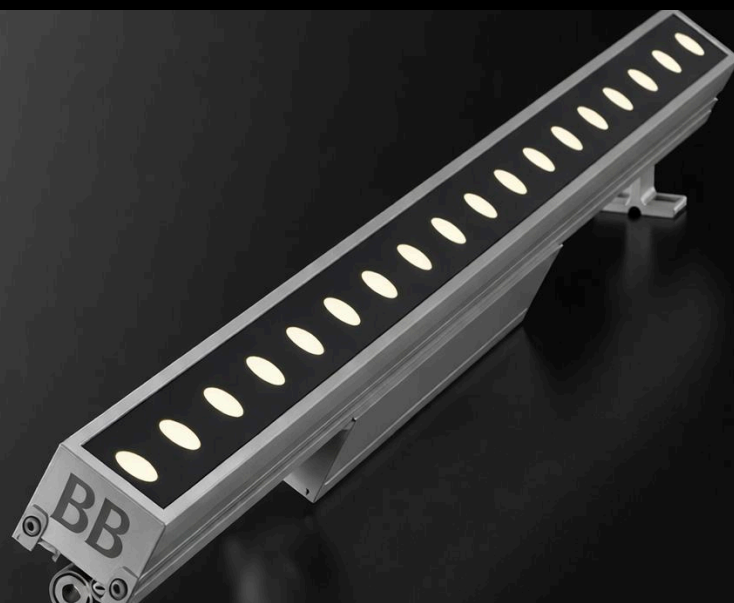

**BULLARD  
BOLLARDS**  
Think Bollard Think Bullard

# STRATA STW

RGBW

Fixture Type:

Project Name:

Notes:

**General Information:**

STRATA S TW is designed to deliver precise and consistent color rendering across extended distances, making it an excellent choice for refined architectural applications. Its slim profile allows for discreet integration into narrow or detail-driven spaces, supporting clean lines while maintaining strong visual impact.

Available in three standard lengths, it offers the flexibility to adapt to a wide range of project requirements, from subtle accents to continuous linear lighting designs. The use of discrete RGBW LEDs ensures accurate color mixing and vibrant output, providing both dynamic lighting effects and high-quality white illumination.

**-SATS6LNV**

- A) Length - L: 23.62" (60 cm)
- B) Width - W: 1.30" (3.3 cm)
- C) Height- H: 2.46" (6.25 cm)
- D) Base Width- BW: 1.38" (3.5 cm)

**LIGHT SOURCE:**

LED | 24W

**-SATS9LNV**

- A) Length - L: 35.43" (90 cm)
- B) Width - W: 1.30" (3.3 cm)
- C) Height- H: 2.46" (6.25 cm)
- D) Base Width- BW: 1.38" (3.5 cm)