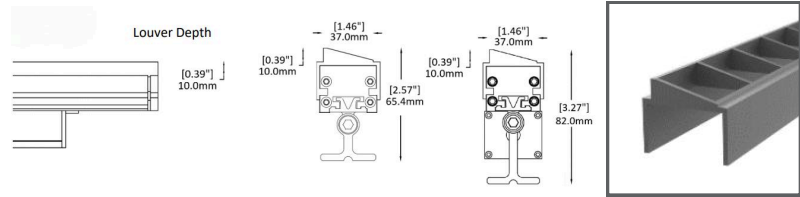

-SATSASM

Asymmetric Louver for SPECTRABAR S

7 Mounting Accessories:

-SATSM1

Mounting Hole Layout   Rotation Angle   Height Specifications