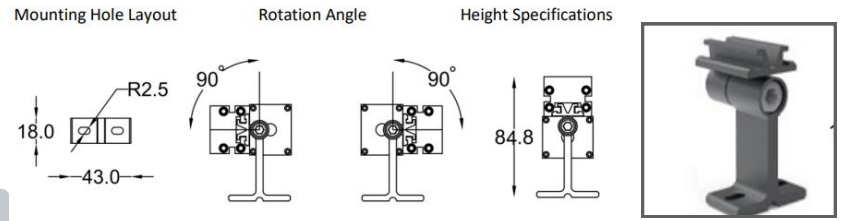

**BULLARD
BOLLARDS**
Think Bollard Think Bullard

**CODE:
BB-SATS-LE**

Fixture Type:

Project Name:

Notes:

HOW TO ORDER:

CODE:

**Example:
CODE: BB-7170-ML-S-K27-T-NON**

**BB-7170-ML-S-
K27-T-NON**

7 Mounting Accessories:

- LED
- 110-277V
- IP66
- IK08

-SATSM2

-SATSM3

-SATSM4

Due to the dynamic nature of lighting products and the associated technologies, luminaire data on all specification sheets is subject to change at the discretion of Gordon Bullard LLC and associated companies.

THINK BOLLARD - THINK BULLARD

sales@gordonbullard.com / www.bullardbollards.com / 1-877-964-4646

991 South Gull Lake Dr Richland, MI 49083 USA