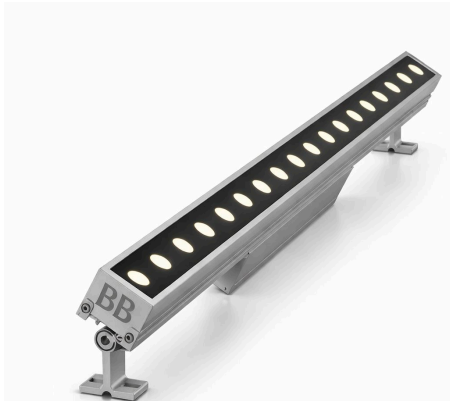

**BULLARD
BOLLARDS**
Think Bollard Think Bullard

**CODE:
BB-SATS-LE**

Fixture Type:

Project Name:

Notes:

HOW TO ORDER: CODE:

Example:
CODE: BB-7170-ML-S-K27-T-NON

**BB-7170-ML-S-
K27-T-NON**

2 CCT:

-K2240 2200K-4000K

-K1860 1800K-6000K

3 Finish Options:

-RAL91 RAL9001 White ☐

-RAL90 RAL9006 Grey ☐

-RAL19 RAL9011 Black ☐

-RAL92 RAL9023 Dark Grey ☐

4 Dimming Options:

-DX DMX * High power version is only available with DALI dimming.
*LumiMax™ only available in RDM and DALI control.

-RM RDM

-DAL DALI

5 Optics:

-20 20°   **-65** 65°
-30 30°   **-2040** 20°X40°

Due to the dynamic nature of lighting products and the associated technologies, luminaire data on all specification sheets is subject to change at the discretion of Gordon Bullard LLC and associated companies.

THINK BOLLARD - THINK BULLARD

sales@gordonbullard.com / www.bullardbollards.com / 1-877-964-4646
991 South Gull Lake Dr Richland, MI 49083 USA