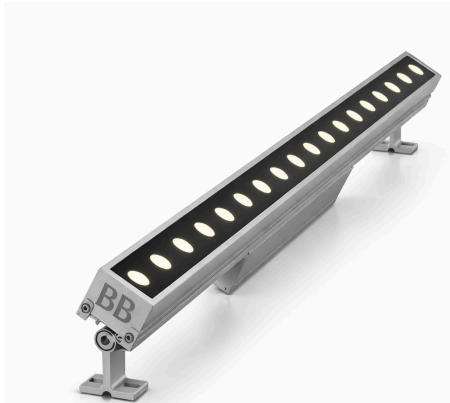

**BULLARD
BOLLARDS**
Think Bollard Think Bullard

**CODE:
BB-SATS-LE**

Fixture Type:

Project Name:

Notes:

HOW TO ORDER:

CODE:

**Example:
CODE: BB-7170-ML-S-K27-T-NON**

**BB-7170-ML-S-
K27-T-NON**

7 Mounting Accessories:

- LED
- 110-277V
- IP66
- IK08

-SATSM2

-SATSM3

-SATSM4

Due to the dynamic nature of lighting products and the associated technologies, luminaire data on all specification sheets is subject to change at the discretion of Gordon Bullard LLC and associated companies.

THINK BOLLARD - THINK BULLARD

sales@gordonbullard.com / www.bullardbollards.com / 1-877-964-4646

991 South Gull Lake Dr Richland, MI 49083 USA