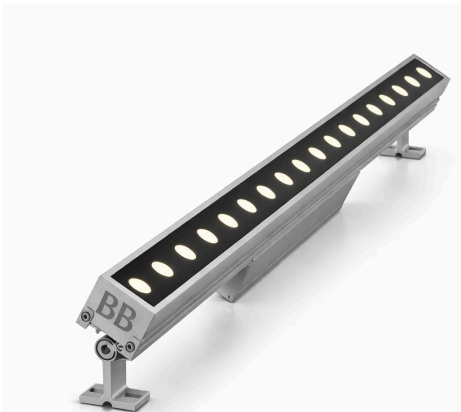

10 Set Back Distance

SET BACK DISTANCE	PURPOSE/SCOPE	IDEAL USE
20mm-50mm	For narrow beams, smooth surfaces, glazing	Focused, intense lighting.
50mm-100mm	Balanced lighting for textured walls.	General wallwashing
100mm-200mm	Wide, even light for large areas.	Enhances textured surfaces

Due to the dynamic nature of lighting products and the associated technologies, luminaire data on all specification sheets is subject to change at the discretion of Gordon Bullard LLC and associated companies.

THINK BOLLARD - THINK BULLARD

sales@gordonbullard.com / www.bullardbollards.com / 1-877-964-4646
991 South Gull Lake Dr Richland, MI 49083 USA