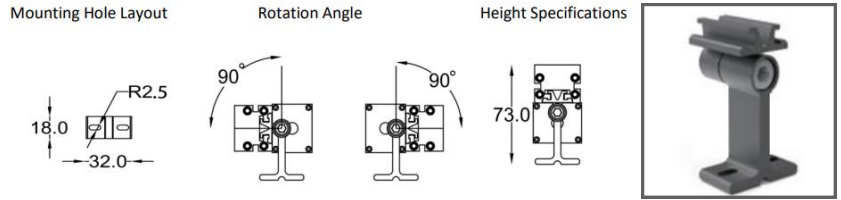

**BULLARD
BOLLARDS**
Think Bollard Think Bullard

**CODE:
BB-SATS-LE**

Fixture Type:

Project Name:

Notes:

HOW TO ORDER:

CODE:

**Example:
CODE: BB-7170-ML-S-K27-T-NON**

**BB-7170-ML-S-
K27-T-NON**

7 Mounting Accessories:

- LED
- 110-277V
- IP66
- IK08

-SATSM2

-SATSM3

-SATSM4

Due to the dynamic nature of lighting products and the associated technologies, luminaire data on all specification sheets is subject to change at the discretion of Gordon Bullard LLC and associated companies.

THINK BOLLARD - THINK BULLARD

sales@gordonbullard.com / www.bullardbollards.com / 1-877-964-4646

991 South Gull Lake Dr Richland, MI 49083 USA