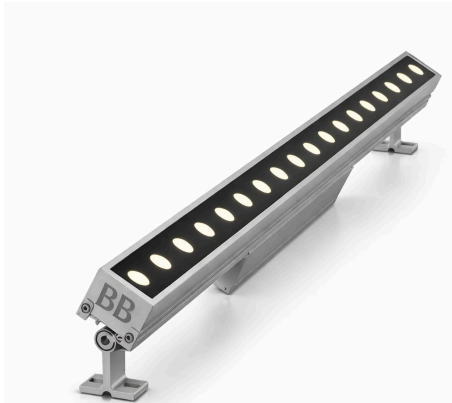

LED
110-277V
IP66
IK08
Grounding Symbol
House Icon
Light Fixture Icon