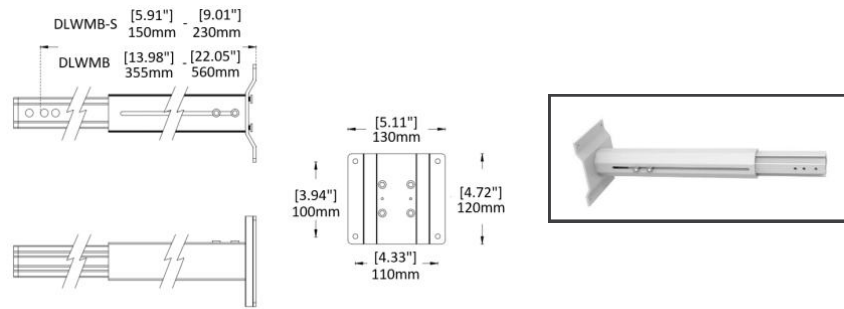

**BB-7170-ML-S-  
K27-T-NON**

**7 Mounting Accessories:**

- LED
- 110-277V
- IP66
- IK08
- 
- 
- 

**-SATSM2**

**-SATSM3**

**-SATSM4**

Due to the dynamic nature of lighting products and the associated technologies, luminaire data on all specification sheets is subject to change at the discretion of Gordon Bullard LLC and associated companies.