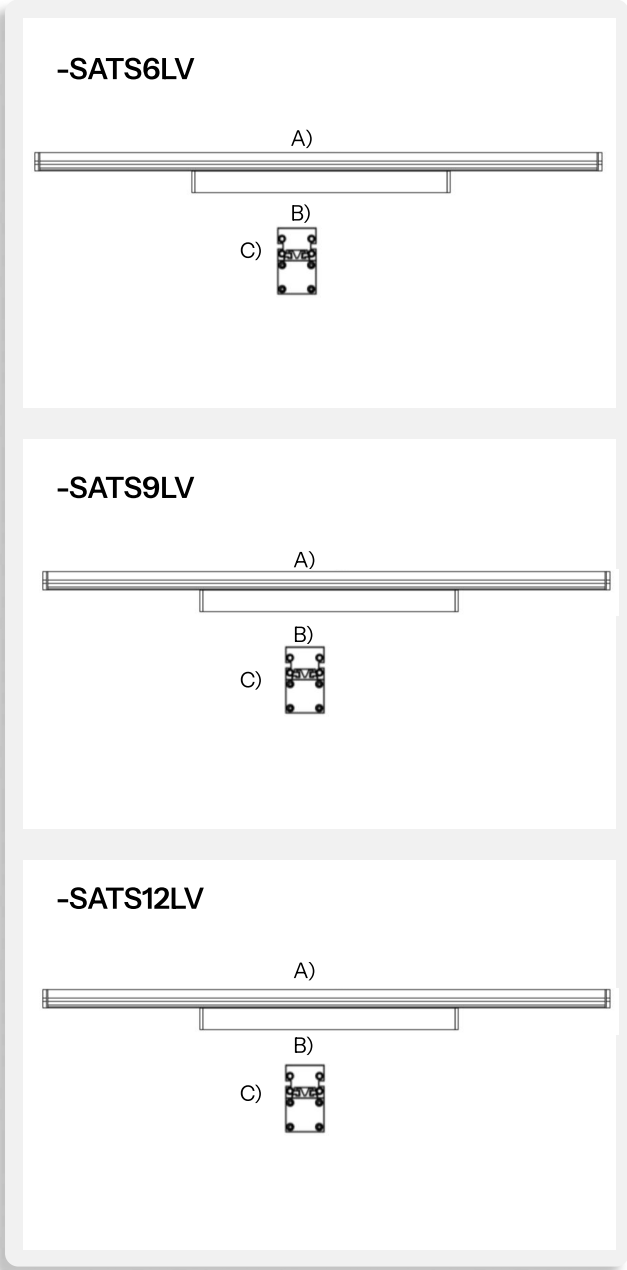

Fixture Type:

Project Name:

HOW TO ORDER:

CODE:

**Example:**  
**CODE: BB-7170-ML-S-K27-T-NON**

**BB-7170-ML-S-  
K27-T-NON**

**1 Models Low Voltage:**

**-SATS6LV**  
A) Length - L: 23.62" (60 cm)  
B) Width - W: 1.30" (3.3 cm)  
C) Height- H: 2.26" (5.75 cm)

**LIGHT SOURCE:**  
LED | 18W

**-SATS9LV**  
A) Length - L: 35.43" (90 cm)  
B) Width - W: 1.30" (3.3 cm)  
C) Height- H: 2.26" (5.75 cm)

**LIGHT SOURCE:**  
LED | 27W

**-SATS12LV**  
A) Length - L: 47.24" (120 cm)  
B) Width - W: 1.30" (3.3 cm)  
C) Height- H: 2.26" (5.75 cm)