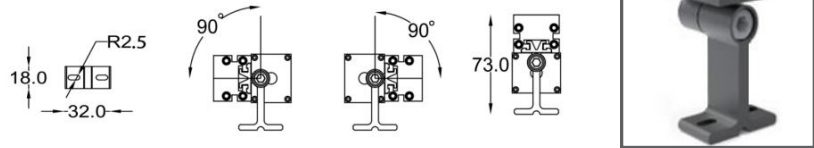

Due to the dynamic nature of lighting products and the associated technologies, luminaire data on all specification sheets is subject to change at the discretion of Gordon Bullard LLC and associated companies.

THINK BOLLARD - THINK BULLARD

sales@gordonbullard.com / www.bullardbollards.com / 1-877-964-4646

991 South Gull Lake Dr Richland, MI 49083 USA