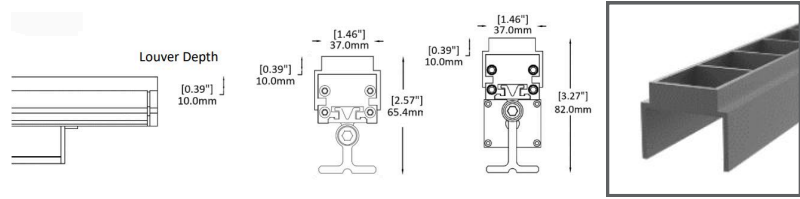

**CODE:**

**Example:  
CODE: BB-7170-ML-S-K27-T-NON**

**BB-7170-ML-S-  
K27-T-NON**

**6 Anti-Glare Accessories:**

**-SATSSM**

Symmetric Louver for SPECTRABAR S

**-SATSASM**

Asymmetric Louver for SPECTRABAR S