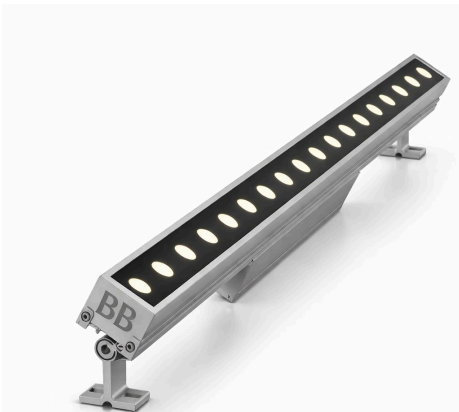

Fixture Type:

Project Name:

Notes:

HOW TO ORDER:

CODE:

Example:
CODE: BB-7170-ML-S-K27-T-NON

**BB-7170-ML-S-
K27-T-NON**

9 Cable Core Color Coding Low Voltage:

CABLE	FUNCTION	CORE(US)	WIRE SIZE	CORE(EU)	WIRE SIZE
POWER LEAD IN/ POWER EXTENSION CABLE	DC+	RED	16AWG	BROWN	1.0mm²
	DC-	BLACK	16AWG	BLUE	1.0mm²
DATA LEAD IN	DMX+	PURPLE	20AWG	PURPLE	0.5mm²
	DMX-	PINK	20AWG	GREY	0.5mm²
	DMX GND	YELLOW	20AWG	YELLOW	0.5mm²

Due to the dynamic nature of lighting products and the associated technologies, luminaire data on all specification sheets is subject to change at the discretion of Gordon Bullard LLC and associated companies.

THINK BOLLARD - THINK BULLARD

sales@gordonbullard.com / www.bullardbollards.com / 1-877-964-4646

991 South Gull Lake Dr Richland, MI 49083 USA