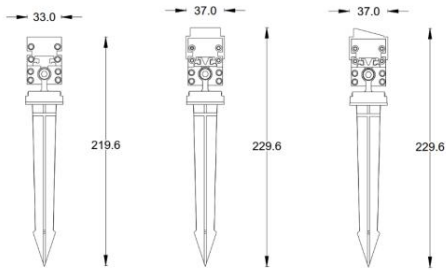

Fixture Type:

Project Name:

Notes:

HOW TO ORDER:

CODE:

Example:
CODE: BB-7170-ML-S-K27-T-NON

**BB-7170-ML-S-
K27-T-NON**

7 Mounting Accessories:

-SATSM5

LED
110-277V
IP66
IK08
Grounding Symbol
House Icon
Light Fixture Icon

Due to the dynamic nature of lighting products and the associated technologies, luminaire data on all specification sheets is subject to change at the discretion of Gordon Bullard LLC and associated companies.

THINK BOLLARD - THINK BULLARD

sales@gordonbullard.com / www.bullardbollards.com / 1-877-964-4646

991 South Gull Lake Dr Richland, MI 49083 USA