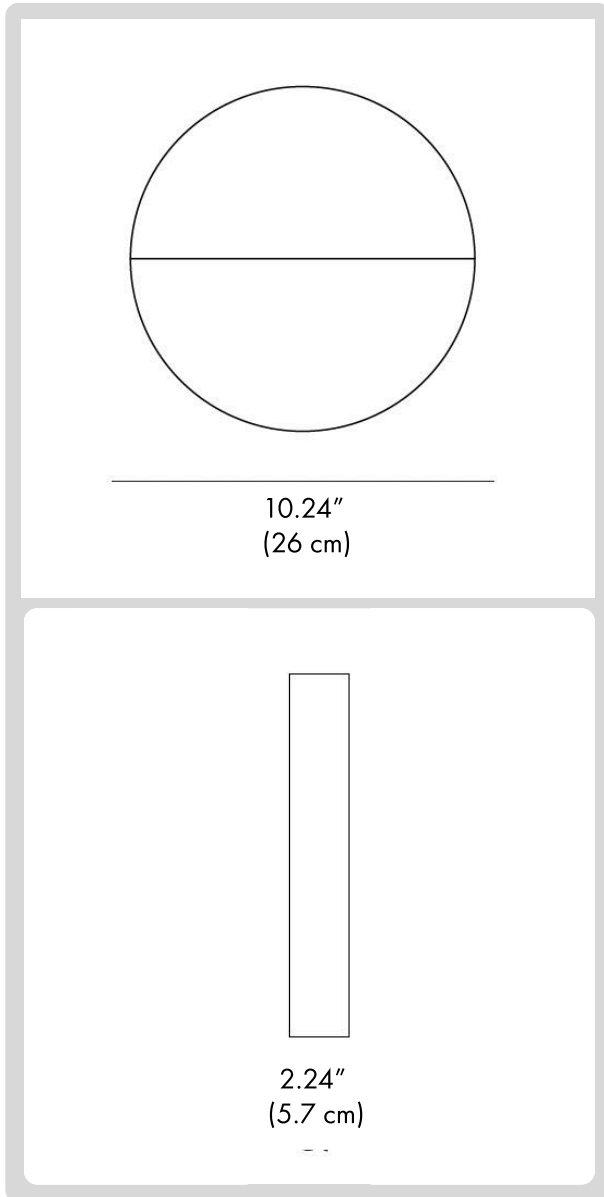

USA

FIXTURE TYPE: _____

PROJECT NAME: _____

HOW TO ORDER:

CODE:

Example:
CODE: BB-1098B-9010-K20-DIM-392

BB-1098B-9010
-K20-DIM-392

1 DIMENSIONS:

Diameter - Ø: 10.24" (26 cm)
Width - W: 2.24" (5.7 cm)

2 LIGHT SOURCE:

LED / 4W / 110-277 V / CRI 80

3 CCT&LUMENS:

-K20 2200K = 570 lm
-K27 2700K = 600 lm
-K30 3000K = 630 lm

4 DIMMING OPTIONS:

-DIM 0-10V
-DALI DALI
-LT Lutron
-CAS Casambi
-NON Non-Dimmable