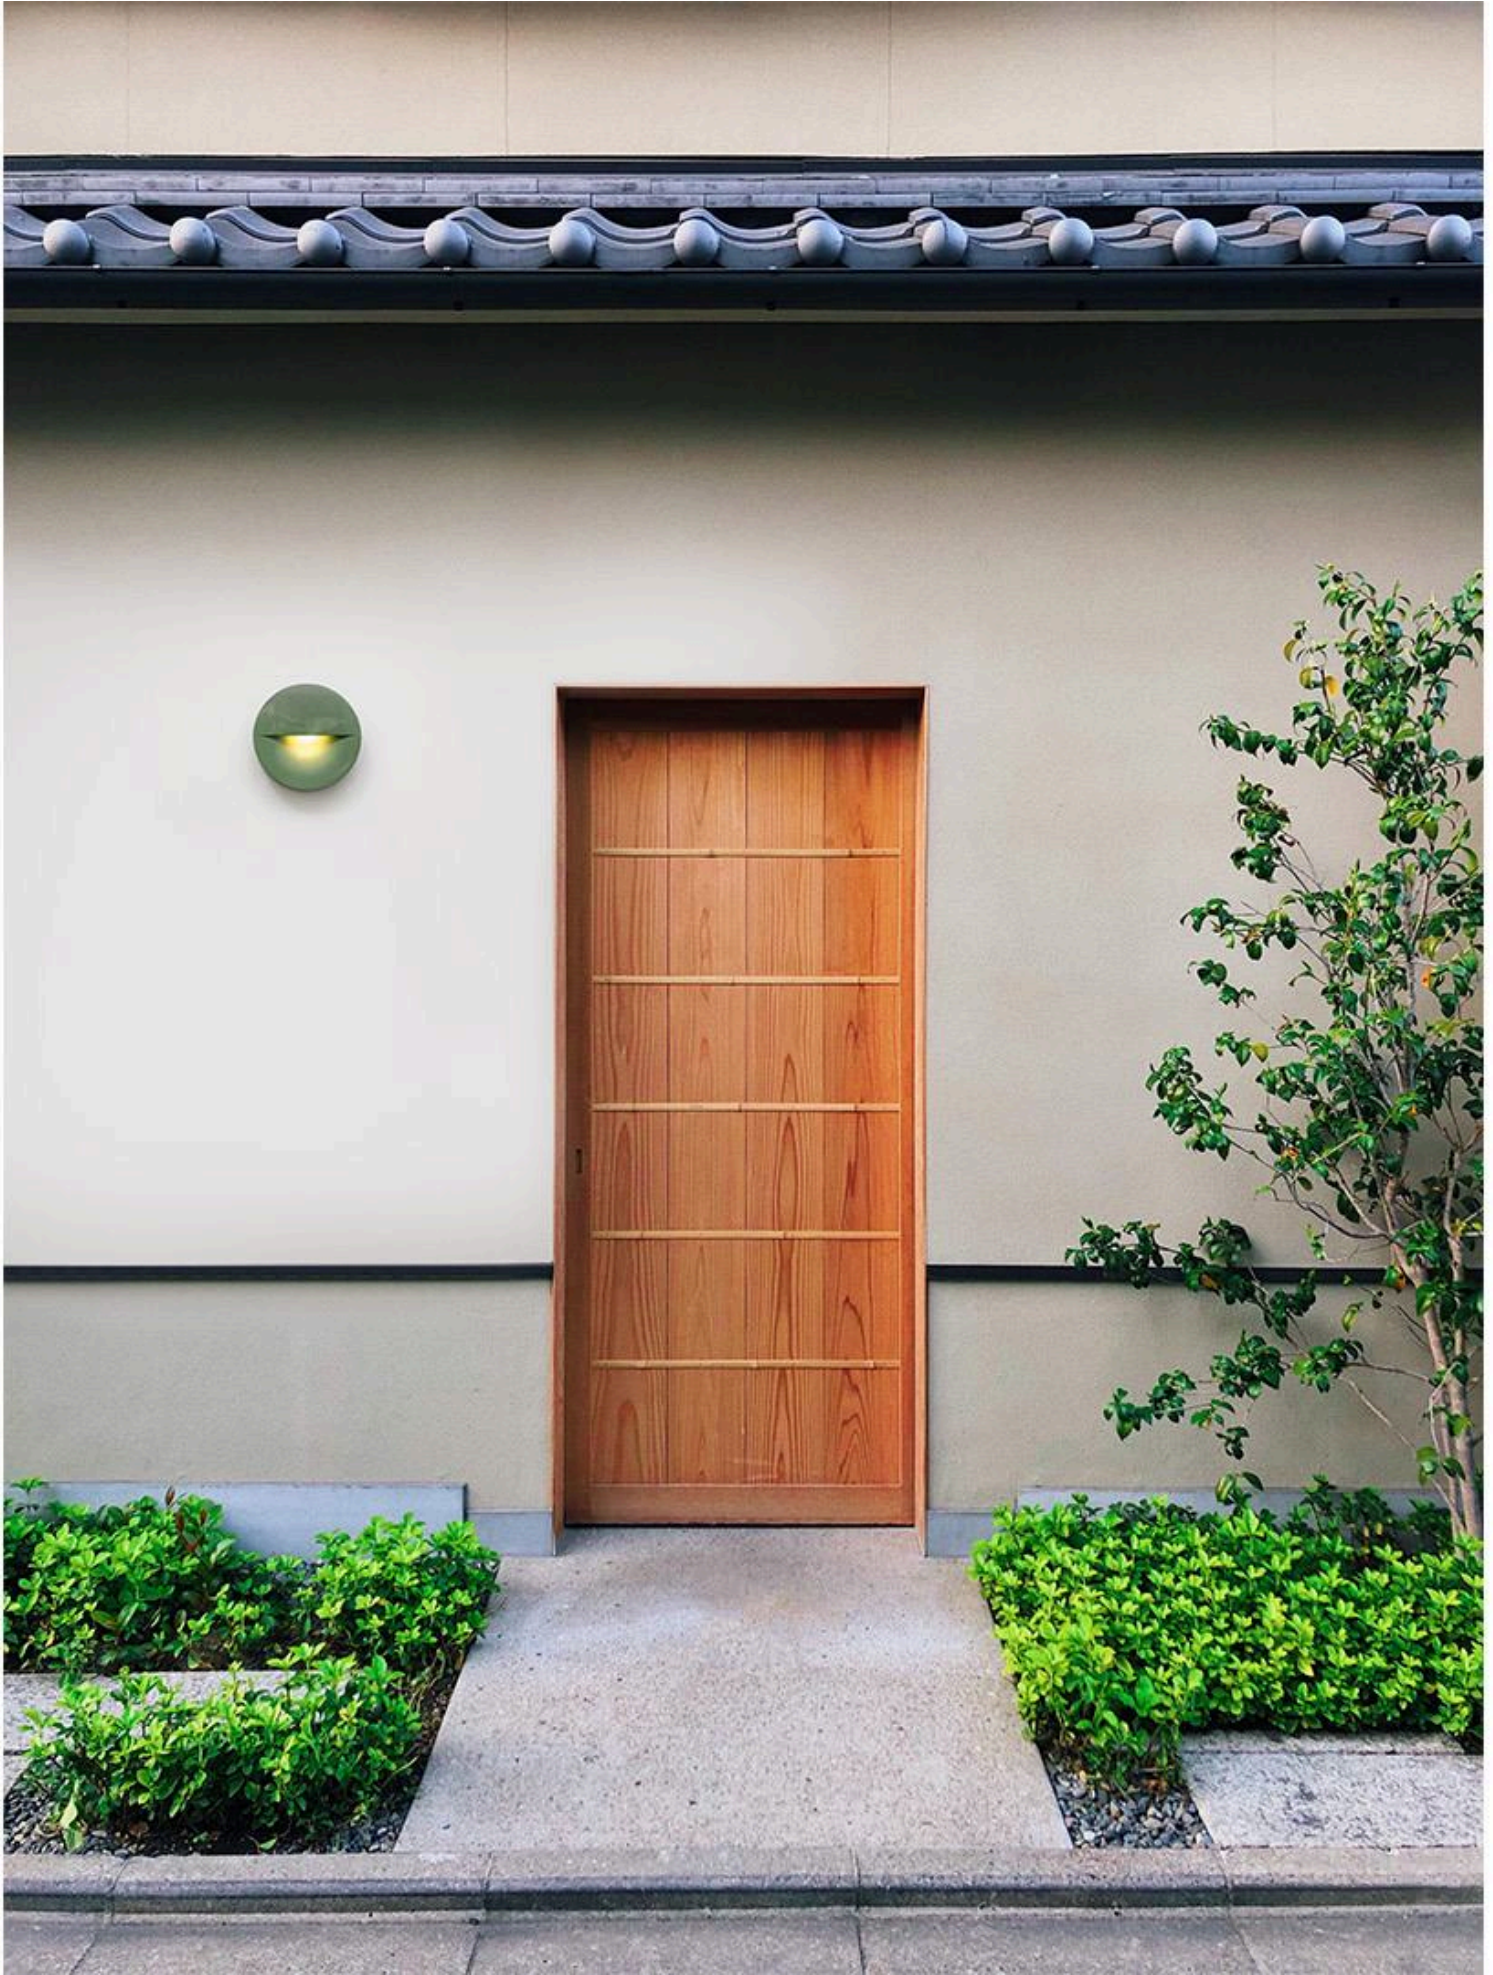

**BULLARD
BOLLARDS**
Think Bollard Think Bullard

LEVICO WALL S (SURFACE MOUNTED WALL LUMINAIRES)

FIXTURE TYPE: _____

PROJECT NAME: _____

NOTES:

GENERAL INFORMATION:

Introduce the Levico wall S from Bullard Bollards, a beautifully sculpted outdoor wall light that harmonizes modern design with soft, inviting illumination. Its elegant, curved form casts layered light and shadow, creating a warm, atmospheric glow that enhances any exterior surface. Handcrafted from premium materials, this fixture delivers both lasting durability and refined visual appeal. Ideal for gardens, entryways, or patios, the Levico brings artful lighting and contemporary style to your outdoor spaces.

FIXTURE TYPE:

Surface Mounted Wall Luminaires

LIGHTING:

LED

INPUT VOLTAGE:

110-277V

MATERIAL:

BETALY®

Diameter - Ø: 10.24" (26 cm)
Width - W: 2.24" (5.7 cm)

2 LIGHT SOURCE:

LED / 4W / 110-277 V / CRI 80

3 CCT&LUMENS:

-K20 2200K = 570 lm
-K27 2700K = 600 lm
-K30 3000K = 630 lm

4 DIMMING OPTIONS:

-DIM 0-10V
-DALI DALI
-LT Lutron
-CAS Casambi
-NON Non-Dimmable