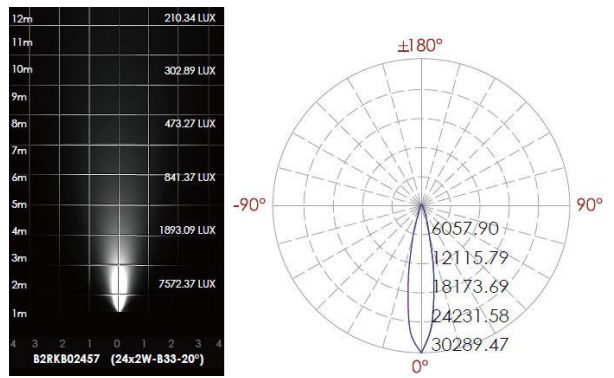

6 PHOTOMETRIC INFO:

sales@gordonbullard.com
www.bullardbollards.com
1-877-964-4646

991 South Gull Lake Dr
Richland, MI 49083
USA