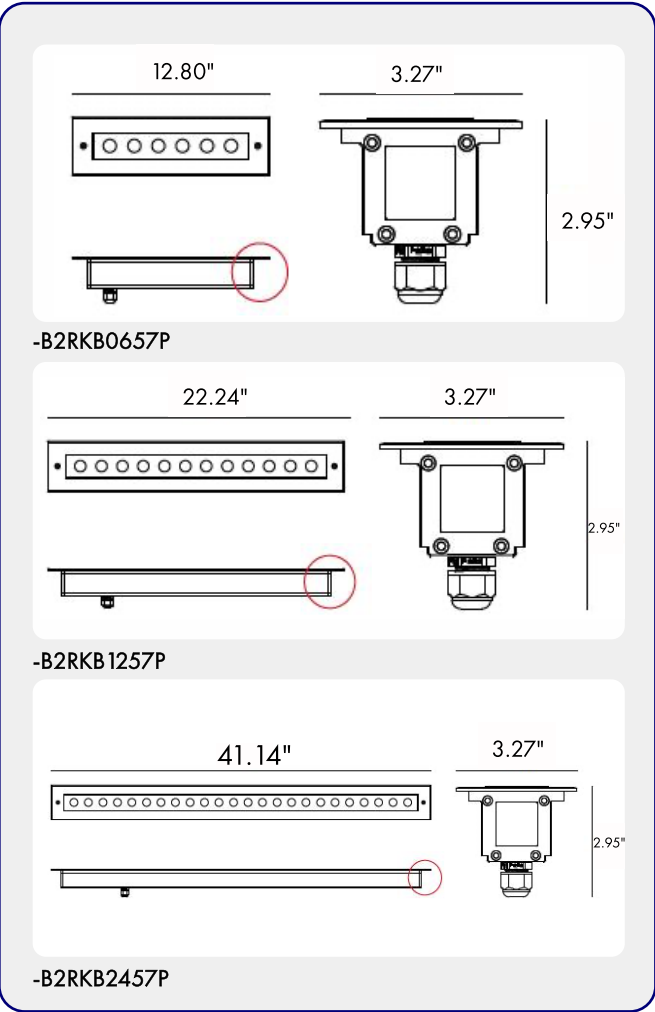

FIXTURE TYPE: _____

PROJECT NAME: _____

NOTES:

HOW TO ORDER:

CODE:

Example:
CODE: BB-NRM-KPG-IL-XXX-XXX-XXX-XXX-XXX-XXX

BB-NRM-KPG-IL-
B2RKB0657P-K30-B-

1 MODELS:

CODE -B2RKB0657P

DIMENSIONS:

Height - H: 2.95" (7.5 cm)
Width - W: 3.27" (8.3 cm)
Length - L: 12.80" (32.5 cm)

LIGHT SOURCE:

LED / 6 x 2W / 625 mA / 1226 lm / IK 08 / 110-277V

CODE -B2RKB1257P

DIMENSIONS:

Height - H: 2.95" (7.5 cm)
Width - W: 3.27" (8.3 cm)
Length - L: 22.24" (56.5 cm)

LIGHT SOURCE:

LED / 12 x 2W / 1250 mA / 2432 lm / IK 08 / 110-277V

CODE -B2RKB2457P

DIMENSIONS:

Height - H: 2.95" (7.5 cm)
Width - W: 3.27" (8.3 cm)
Length - L: 41.14" (104.5 cm)

LIGHT SOURCE:

LED / 24 x 2W / 2500 mA / 4924 lm / IK 08 / 110-277V

2 CCT OPTIONS:

-K30 3000K
-CUS Custom on request*

3 OPTICS:

-B33-9 9° (12°)
-B33-15 15°
-B33-20 20°
-B33-60 60° (45°)

sales@gordonbullard.com
www.bullardbollards.com
1-877-964-4646

991 South Gull Lake Dr
Richland, MI 49083
USA