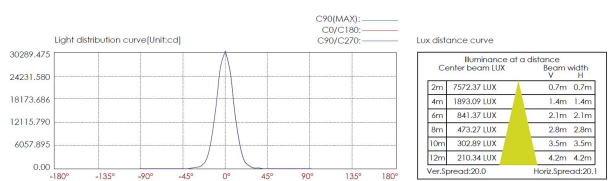

6 PHOTOMETRIC INFO:

sales@gordonbullard.com
www.bullardbollards.com
1-877-964-4646

991 South Gull Lake Dr
Richland, MI 49083
USA