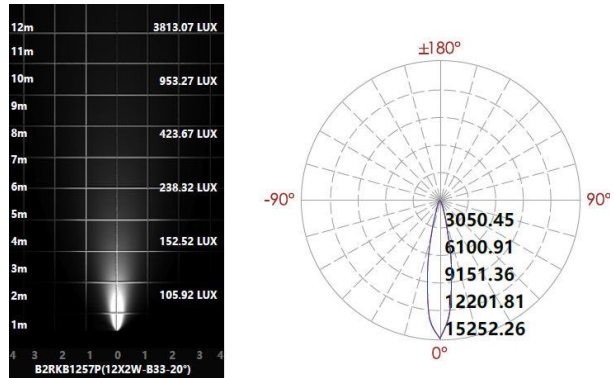

6 PHOTOMETRIC INFO:

sales@gordonbullard.com
www.bullardbollards.com
1-877-964-4646

991 South Gull Lake Dr
Richland, MI 49083
USA