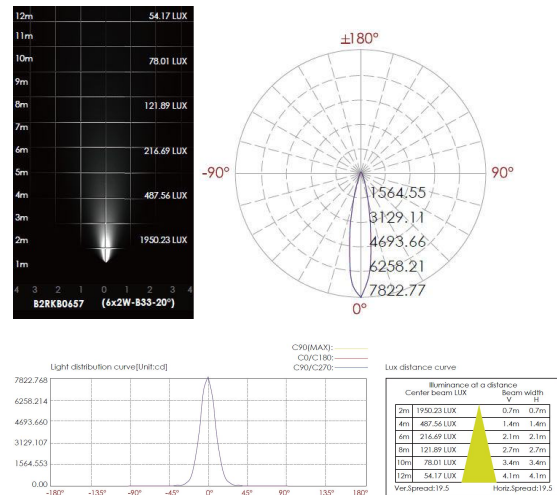

CODE -B2RKB0657P

DIMENSIONS:

Height - H: 2.95" (7.5 cm)
 Width - W: 3.27" (8.3 cm)
 Length - L: 12.80" (32.5 cm)

LIGHT SOURCE:

LED / 6 x 2W / 625 mA / 1226 lm / IK 08 / 110-277V

CODE -B2RKB1257P

DIMENSIONS:

Height - H: 2.95" (7.5 cm)
 Width - W: 3.27" (8.3 cm)
 Length - L: 22.24" (56.5 cm)

LIGHT SOURCE:

LED / 12 x 2W / 1250 mA / 2432 lm / IK 08 / 110-277V

CODE -B2RKB2457P

DIMENSIONS:

Height - H: 2.95" (7.5 cm)
 Width - W: 3.27" (8.3 cm)
 Length - L: 41.14" (104.5 cm)

5 ACCESSORIES:

SLEEVE (INCLUDED)

-  - 142# - L: 12.80"
-  - 143# - L: 22.24"
-  - 144# - L: 41.14"

6 PHOTOMETRIC INFO:

sales@gordonbullard.com
www.bullardbollards.com
1-877-964-4646

991 South Gull Lake Dr
Richland, MI 49083
USA