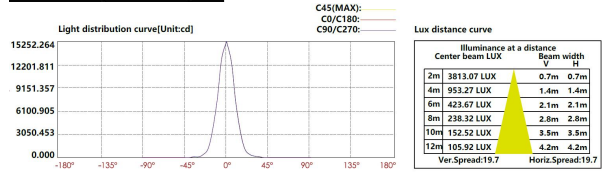

6 PHOTOMETRIC INFO:

sales@gordonbullard.com
www.bullardbollards.com
1-877-964-4646

991 South Gull Lake Dr
Richland, MI 49083
USA