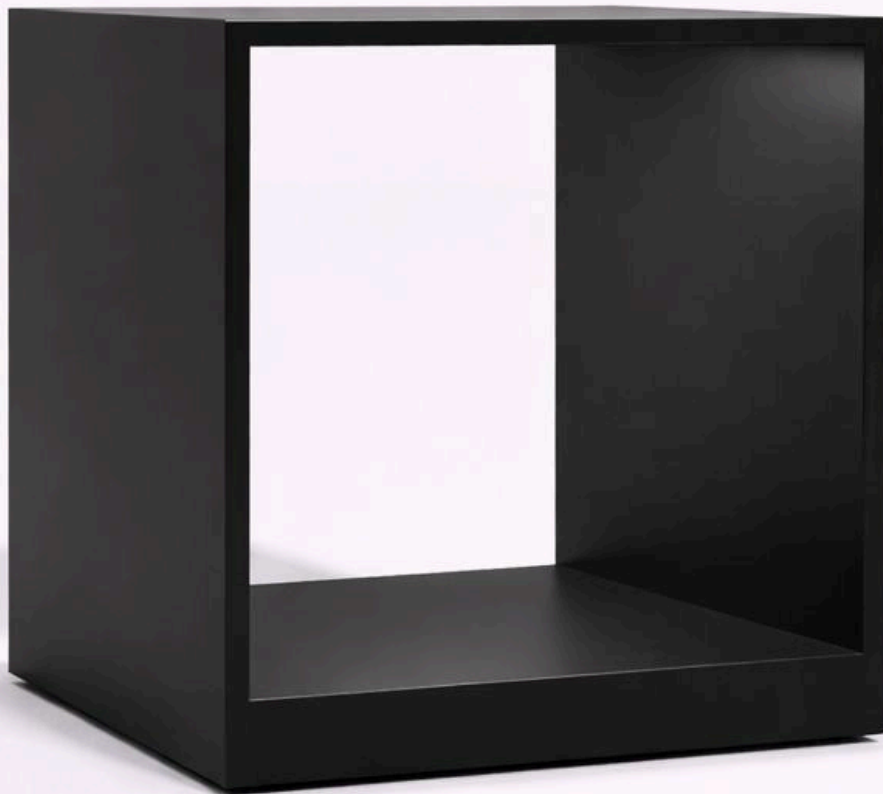

**BULLARD
BOLLARDS**
Think Bollard Think Bullard

QUADRA
BB-QDR-GLC

FIXTURE TYPE: _____

PROJECT NAME: _____

GENERAL INFORMATION:

The QUADRA Bollard by Bullard Bollards is a sleek aluminum and stainless steel fixture with IP65 protection, a glass diffuser, and 13W LED output (2700K, 3000K, or 4000K). Offered in three sizes with dimming options (0-10V, Casambi, Lutron, DALI) and finishes in Black, Light Grey, Dark Grey, or custom RAL, it delivers durable, modern lighting for architectural spaces.

FIXTURE TYPE:

Bollard

VOLTAGE:

110-277V

MATERIAL:

Aluminum, stainless steel

IP RATING:

IP 65

1 DIMENSIONS:

-S
A) Height - H: 4.72" (12 cm)
B) Length - L: 4.72" (12 cm)
C) Width - W: 4.72" (12 cm)

-M
A) Height - H: 9.45" (24 cm)
B) Length - L: 9.45" (24 cm)
C) Width - W: 9.45" (24 cm)

-L
A) Height - H: 14.17" (36 cm)
B) Length - L: 14.17" (36 cm)
C) Width - W: 14.17" (36 cm)