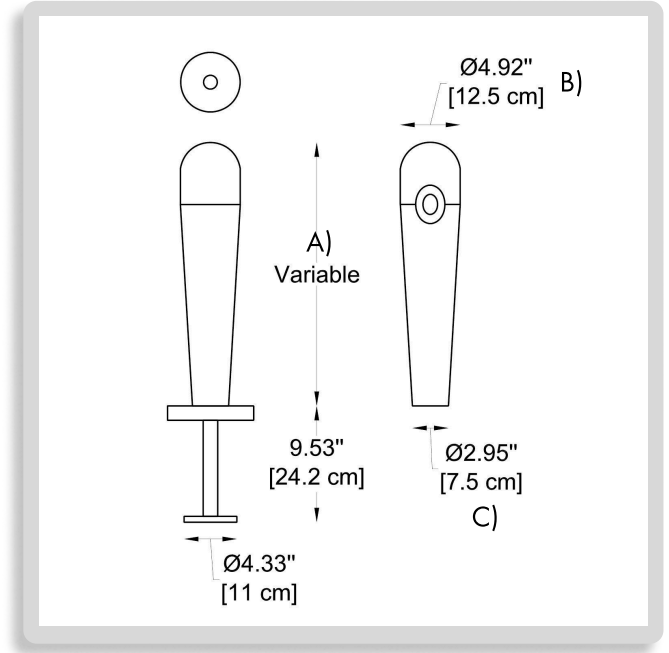

991 South Gull Lake Dr
Richland, MI 49083
USA

FIXTURE TYPE: _____

PROJECT NAME: _____

NOTES:

HOW TO ORDER: CODE:

Example:
CODE: BB-BR-GLC-S-30K-DIM-LG BB-BR-GLC-S-30K-DIM-LG

1 MODELS:

-S
DIMENSIONS:
 A) Height - H: 21.65" (55 cm)
 B) Top Diameter - Ø: 4.92" (12.5 cm)
 C) Bottom Diameter - Ø: 2.95" (7.5 cm)

-M
DIMENSIONS:
 A) Height - H: 35.43" (90 cm)
 B) Top Diameter - Ø: 4.92" (12.5 cm)
 C) Bottom Diameter - Ø: 2.95" (7.5 cm)

2 LIGHT SOURCE:

LED / 6W / 110-277V / CRI90

3 CCT:

-27K 2700K
-30K 3000K
-40K 4000K