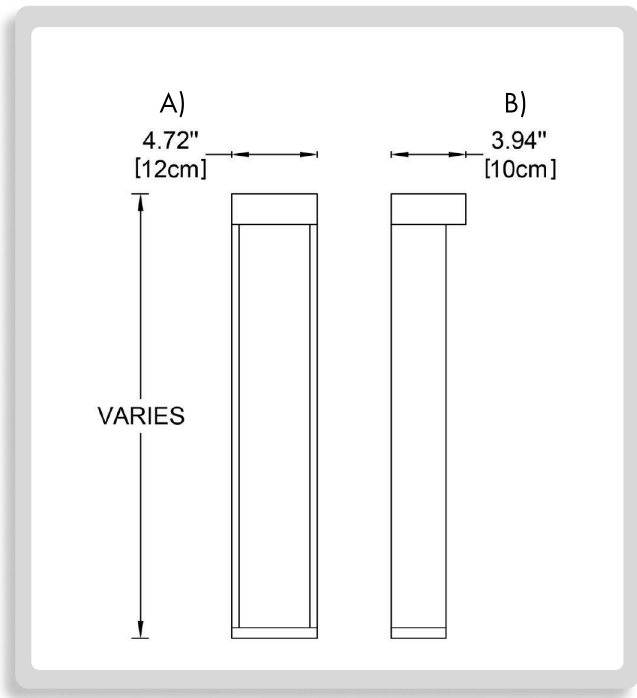

FIXTURE TYPE: _____

PROJECT NAME: _____

LED IP65
CUSTOM
LUTRON CASAMBI

HOW TO ORDER: CODE:

Example:
CODE: BB-MON-BL-H1-K30-DIM-WH BB-MON-BL-H1-K30-DIM-WH

1 HEIGHT:

- -H1 H: 10" (25.4 cm)
- -H2 H: 24" (60.96 cm)
- -H3 H: 32" (81.28 cm)
- -H4 H: 36" (91.44 cm)
- -H5 H: 48" (121.92 cm)
- -CUS Custom on request*

2 BODY LENGTH & WIDTH:

A) L: 4.72" (12 cm) x B) W: 3.94" (10 cm)

3 LIGHT SOURCE:

LED / 5W / 700 lm / CRI 90 / 110-277V

4 CCT:

- -K27 2700K
- -K30 3000K
- -K40 4000K
- -K50 5000K
- -K60 6000K

5 DIMMING OPTIONS:

- -NON NON-Dimmable
- -DIM 0-10V
- -CAS Casambi
- -LUT Lutron
- -DAL Dali

6 FINISH OPTIONS:

- -WH White (RAL 9010)
- -BL Black (RAL 9005)
- -BR Bronze (RAL 8004)
- -LG Light Grey (RAL 7047)
- -DK Dark Grey (RAL 7021)
- -CUS Custom on request*

THINK BOLLARD - THINK BULLARD

sales@gordonbullard.com
www.bullardbollards.com
1-877-964-4646

991 South Gull Lake Dr
Richland, MI 49083
USA