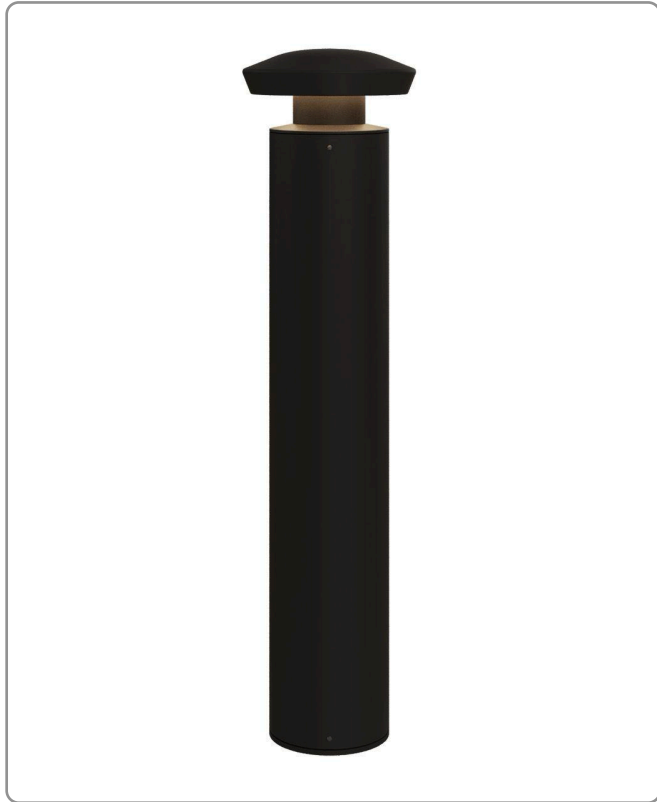

**BULLARD
BOLLARDS**
Think Bollard Think Bullard

TORUS
BB-TORU-GLC

FIXTURE TYPE: _____

PROJECT NAME: _____

GENERAL INFORMATION:

The TORUS (Economy Grade) Bollard is a modern outdoor lighting fixture that combines sleek geometry with high-performance illumination. Featuring a cylindrical body topped with a slim, disc-shaped canopy, the TORUS delivers a distinctive architectural look while providing effective downward lighting for pathways, gardens, plazas, and commercial landscapes.

FIXTURE TYPE:

Bollard

VOLTAGE:

110-277V

MATERIAL:

Aluminum

COATING:

Anti-corrosion and UV-proof powder coating

-6138

DIMENSIONS:

A) Diameter - Ø: 6.5" (16.5 cm)
B) Height - H: 23.62" (60 cm)

LIGHT SOURCE:

LED / 10W / CRI 80 / 110-277V

BEAM ANGLE:

Symmetrical (360°)

-6139

DIMENSIONS:

A) Diameter - Ø: 6.3" (16 cm)
B) Height - H: 31.5" (80 cm)

LIGHT SOURCE:

LED / 15W / CRI 80 / 110-277V

BEAM ANGLE:

Symmetrical (360°)

THINK BOLLARD - THINK BULLARD

sales@gordonbullard.com
www.bullardbollards.com
1-877-964-4646