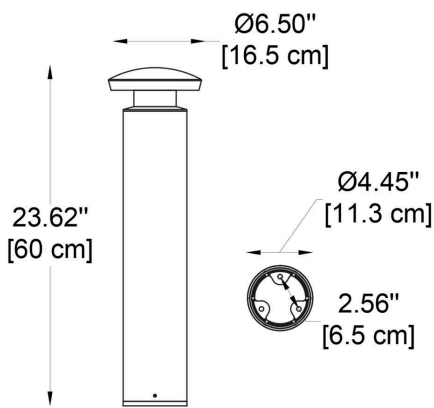

FIXTURE TYPE: _____

PROJECT NAME: _____

NOTES:

HOW TO ORDER:

CODE:

Example:
CODE: BB-TORU-GLC-6139-K30-DIM-DG

BB-TORU-GLC-6139-
K30-DIM-DG

1 MODELS:

-6138

DIMENSIONS:

A) Diameter - Ø: 6.5" (16.5 cm)
B) Height - H: 23.62" (60 cm)

LIGHT SOURCE:

LED / 10W / CRI 80 / 110-277V

BEAM ANGLE:

Symmetrical (360°)

-6139

DIMENSIONS:

A) Diameter - Ø: 6.3" (16 cm)
B) Height - H: 31.5" (80 cm)

LIGHT SOURCE:

LED / 15W / CRI 80 / 110-277V

BEAM ANGLE:

Symmetrical (360°)

THINK BOLLARD - THINK BULLARD

sales@gordonbullard.com
www.bullardbollards.com
1-877-964-4646