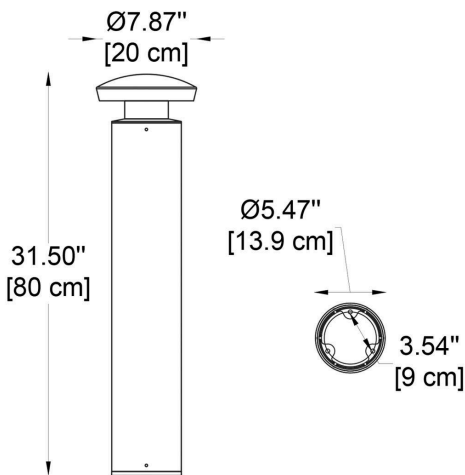

-6138

DIMENSIONS:

A) Diameter - Ø: 6.5" (16.5 cm)
B) Height - H: 23.62" (60 cm)

LIGHT SOURCE:

LED / 10W / CRI 80 / 110-277V

BEAM ANGLE:

Symmetrical (360°)

-6139

DIMENSIONS:

A) Diameter - Ø: 6.3" (16 cm)
B) Height - H: 31.5" (80 cm)

LIGHT SOURCE:

LED / 15W / CRI 80 / 110-277V

BEAM ANGLE:

Symmetrical (360°)

THINK BOLLARD - THINK BULLARD

sales@gordonbullard.com
www.bullardbollards.com
1-877-964-4646