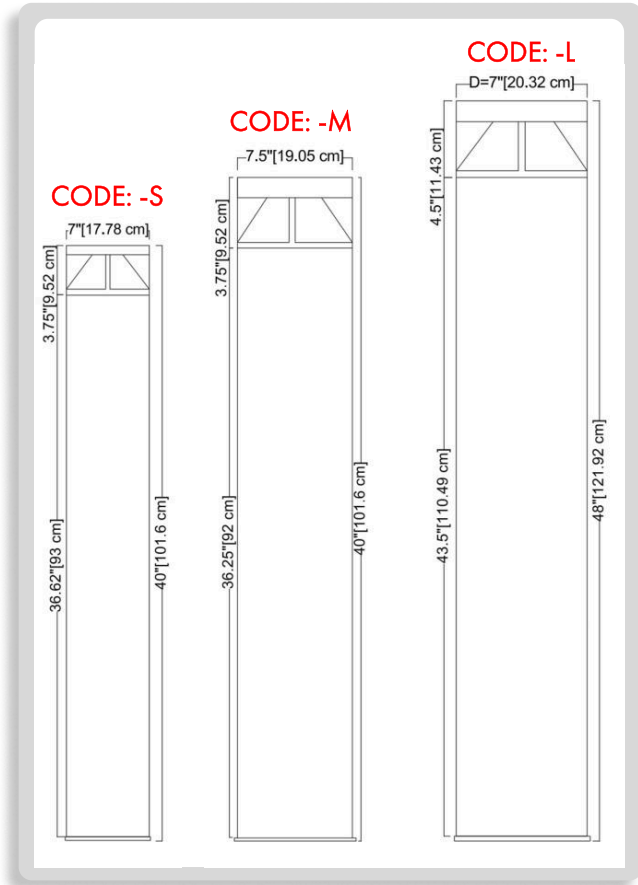

**BULLARD
BOLLARDS**
Think Bollard Think Bullard

THE BETSY
BB-BTSY-BL

FIXTURE TYPE: _____

PROJECT NAME: _____

GENERAL INFORMATION:

The Betsy is a sleek and durable outdoor bollard from Bullard Bollard, designed to provide high-performance illumination with a modern aesthetic. Constructed from corrosion-resistant aluminum or stainless steel with a durable powder-coated finish, it ensures longevity in harsh environmental conditions. It is available in multiple dimensions, small (36" x diameter 7"), medium (42" x diameter 7.5") and large (48" x diameter 8"). The Betsy is equipped with high-performance LED modules that offer color temperature options of 2700K, 3000K, 3500K, or 4000K for optimal lighting in pathways, parks, and urban spaces.

THINK BOLLARD - THINK BULLARD

sales@gordonbullard.com
www.bullardbollards.com
1-877-964-4646

991 South Gull Lake Dr
Richland, MI 49083
USA

FIXTURE TYPE: _____

PROJECT NAME: _____

HOW TO ORDER:

CODE:

Example:
CODE: BB-BTSY-BL-M-LD2-27K-DIM-TRH-UPE-DK

BB-BTSY-BL-M-
LD2-27K-DIM-
TRH-UPE-DK

1 MODELS:

CODE: -S (small)

- A) Diameter - Ø: 7" (17.8 cm)
- B) Height - H: 36" (91.4 cm)

CODE: -M (medium)

- A) Diameter - Ø: 7.5" (19 cm)
- B) Height - H: 42" (106.7 cm)

CODE: -L (large)

- A) Diameter - Ø: 8" (20.3 cm)
- B) Height - H: 48" (121.9 cm)

2 LIGHT SOURCE:

LED / 11W / 335 lm / 90 CRI

3 LIGHTING DISTRIBUTIONS:

- LD1 180°
- LD2 360°

4 CCT:

- 27K 2700K
- 30K 3000K
- 35K 3500K
- 40K 4000K
- CUS Custom on request